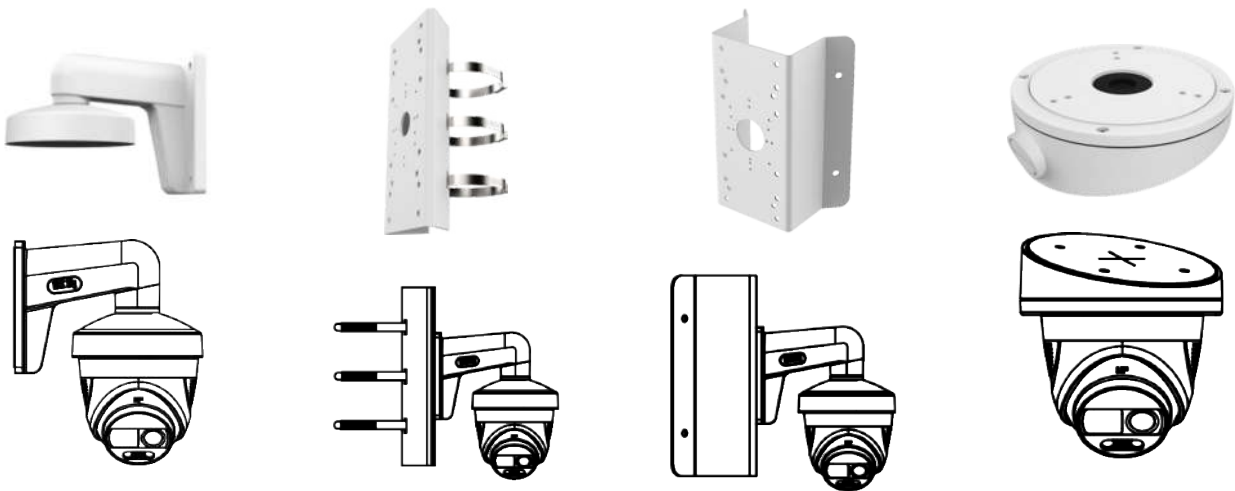

Specification

Camera	
Image Sensor	2 MP CMOS
Signal System	PAL/NTSC
Resolution	1920 (H) × 1080 (V)
Frame Rate	TVI: 1080p@30fps, 1080p@25fps AHD: 1080p@30fps, 1080p@25fps CVI: 1080p@30fps, 1080p@25fps CVBS: PAL/NTSC
Min. illumination	0.0005 Lux @ (F1.0, AGC ON), 0 Lux with White Light
Shutter Time	PAL: 1/25 s to 1/50, 000 s NTSC: 1/30 s to 1/50, 000 s
Slow Shutter	Max. 16 times
Lens	2.8 mm fixed lens
Field of View	2.8 mm, horizontal FOV: 104°, vertical FOV: 54°, diagonal FOV: 126°
Lens Mount	M16
Flashing Light Alarm (Red & Blue)	Yes
Audible Alarm	Yes
Day & Night	Color
WDR (Wide Dynamic Range)	≥130 dB
Angle Adjustment	Pan: 0 to 360°, Tilt: 0 to 75°, Rotation: 0 to 360°
Menu	
White Light	Auto/Off
Image Mode	STD/HIGH-SAT
AGC	Yes
White Balance	Auto/Manual
AE (Auto Exposure) Mode	WDR/BLC/HLC/Global/HLS
Anti-Banding	Yes
Privacy Mask	4 programmable privacy masks
Motion Detection	4 programmable motion areas
Noise Reduction	3D DNR/ 2D DNR
Language	English
Function	Brightness, Sharpness, Mirror, Smart Light, Defective Pixel Correction
Interface	
Video Output	Switchable TVI/AHD/CVI/CVBS
Alarm	1 alarm out

General	
Operating Conditions	-40 °C to 60 °C (-40 °F to 140 °F), humidity 90% or less (non-condensing)
Power Supply	12 VDC ± 25% <i>*You are recommended to use one power adapter to supply the power for one camera.</i>
Power Consumption	Max. 6.6 W
Protection Level	IP67
Material	Enclosure: Plastic Main Body: Metal
White Light Range	Up to 20 m
PIR Range	Angle: 110°, Range: 11 m
Communication	HIKVISION-C
Dimensions	Φ 109.82 mm × 93.66 mm (Φ 4.32" × 3.7")
Weight	Approx. 390 g (0.86 lb.)

Available Model

DS-2CE72DFT-PIRXOF28

Dimension

Accessory

DS-1272ZJ-110-TRS
Wall Mount

DS-1275ZJ-SUS
Vertical Pole Mount

DS-1276ZJ-SUS
Corner Mount

DS-1281ZJ-S
Inclined Ceiling Mount