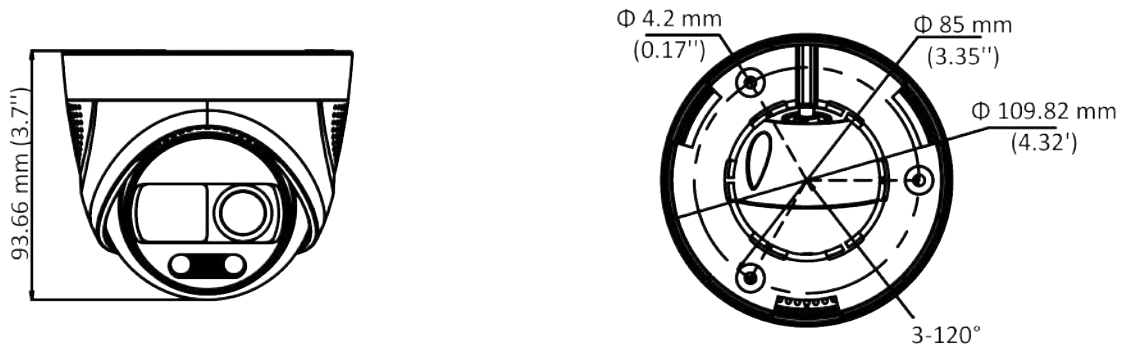

General	
Operating Conditions	-40 °C to 60 °C (-40 °F to 140 °F), humidity 90% or less (non-condensing)
Power Supply	12 VDC ± 25% <i>*You are recommended to use one power adapter to supply the power for one camera.</i>
Power Consumption	Max. 6.6 W
Protection Level	IP67
Material	Enclosure: Plastic Main Body: Metal
White Light Range	Up to 20 m
PIR Range	Angle: 110°, Range: 11 m
Communication	HIKVISION-C
Dimensions	Φ 109.82 mm × 93.66 mm (Φ 4.32" × 3.7")
Weight	Approx. 390 g (0.86 lb.)

Available Model

DS-2CE72DFT-PIRXOF28

Dimension