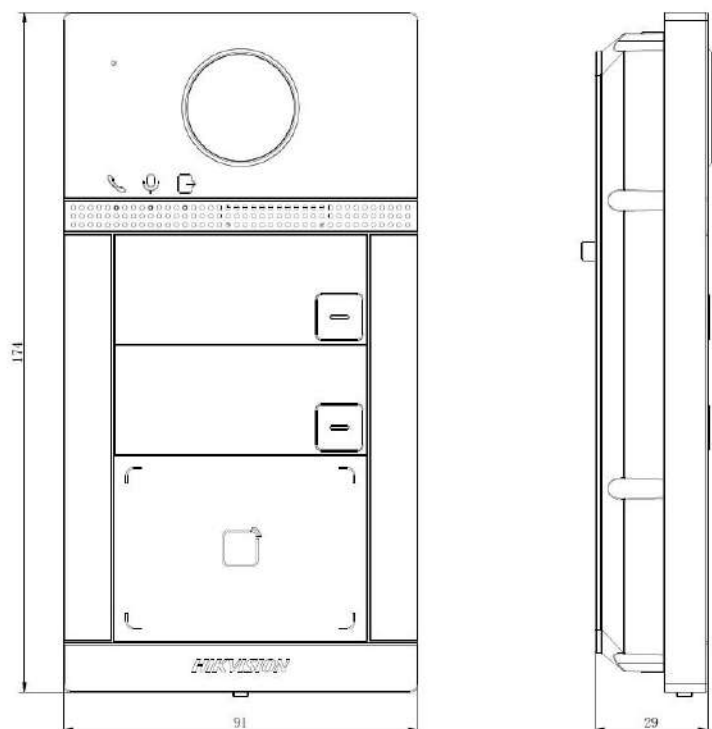

▪ **Dimension**

▪ **Accessory**

▪ **Optional**

DS-KAW50-1	DS-KABV8113-RS/S urface Villa Door Station Rain Shield	DS-KAW50-1N	DS-KABV8113-RS/F lush

Headquarters

No.555 Qianmo Road, Binjiang District,
Hangzhou 310051, China
T +86-571-8807-5998
www.hikvision.com

Follow us on social media to get the latest product and solution information.