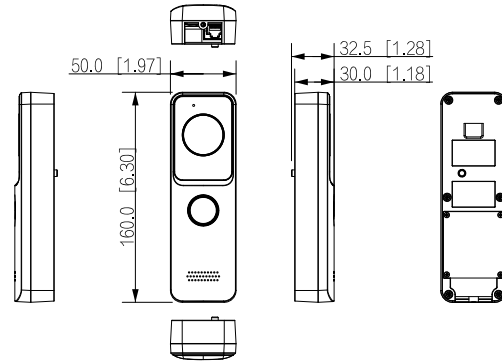

Performance

Card Reading Distance	0 cm–3 cm (0"–1.18")
-----------------------	----------------------

Issue Card Locally	Yes
Casing	PC+ABS
Capacity	
Card Capacity	3000
Port	
Exit Button	1
Door Status Detection	1
Lock Control	1
Network Port	1 × RJ-45 10/100 Mbps Ethernet port
Alarm	
Tamper Alarm	Yes
General	
Appearance color	Light grey
Power Supply	12–33 VDC, 1 A ; Standard PoE
Power Adapter	Optional
Installation	Surface Mount
Certifications	CE; FCC
Accessory	Included: Alarm power ribbon cable, rain cover
Product Dimensions	160 mm × 50 mm × 30 mm (6.30" × 1.97" × 1.18")
Protection	IP65
Operating Temperature	–40 °C to +60 °C (–40 °F to +140 °F)
Operating Humidity	10%–90% (RH), non-condensing
Operating Altitude	0 m–3,000 m (0 ft–9,842.51 ft)
Power Consumption	≤ 3.5 W (standby), ≤ 6 W (working)
Gross Weight	0.4 kg (0.88 lb)
Net Weight	0.18 kg (0.40 lb)

Ordering Information

Type	Model	Description
Wi-Fi Villa Door Station	DHI-VTO2311R-WP	Dahua Linux Grey Plastic Wi-Fi Villa Door Station

Dimensions (mm[inch])

Application