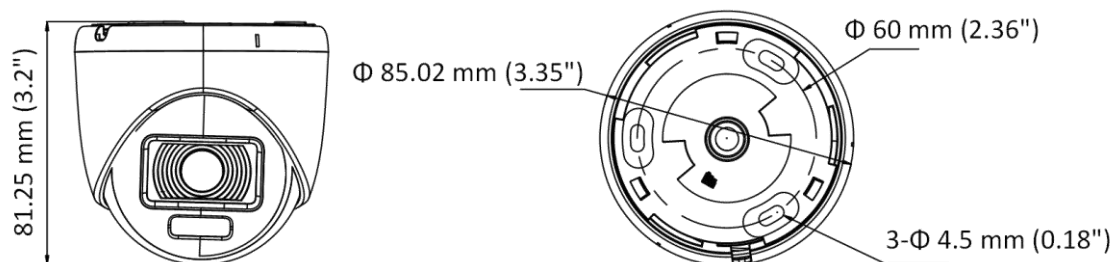

▪ Dimension