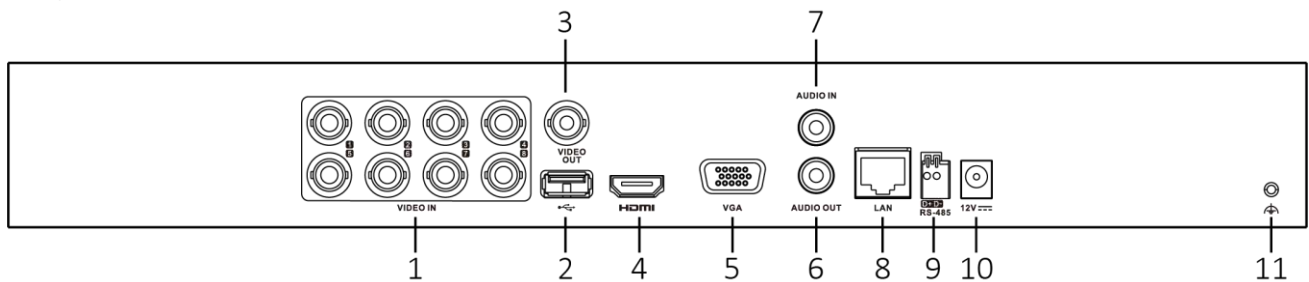

Physical Interface