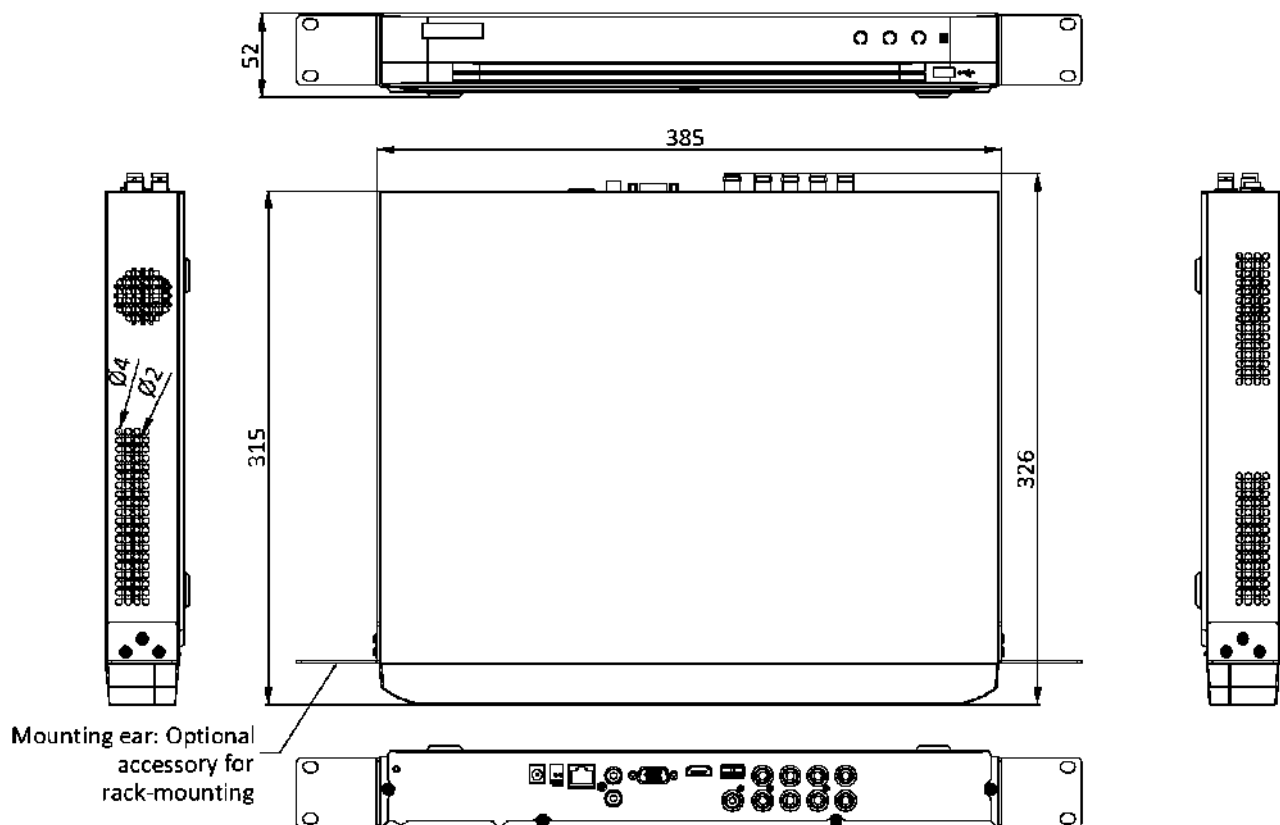

Physical Interface

No.	Description	No.	Description
1	VIDEO IN	7	AUDIO IN, RCA connector
2	USB interface	8	LAN network interface
3	VIDEO OUT	9	RS-485 serial interface
4	HDMI interface	10	12 VDC power input
5	VGA interface	11	GND
6	AUDIO OUT, RCA connector		

Dimension

scale/1:1;Unit/mm