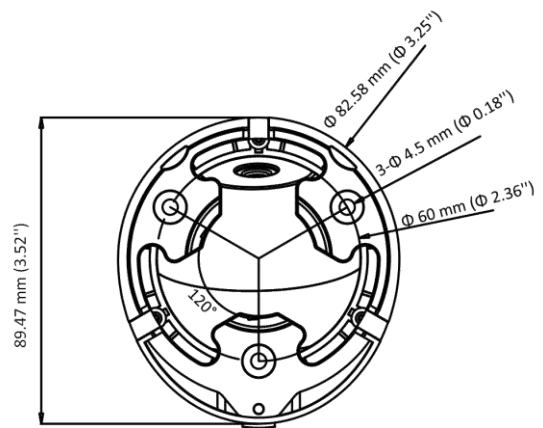

DS-2CE56D0T-IRMF (C) 2 MP Camera

- 2 MP, 1920 × 1080 resolution
- 2.8 mm, 3.6 mm, 6 mm fixed focal lens
- 4 in 1 video output (switchable TVI/AHD/CVI/CVBS)
- Smart IR, up to 25 m IR distance
- IP67

Specification

Camera	
Image Sensor	2 MP CMOS
Signal System	PAL/NTSC
Resolution	1920 (H) × 1080 (V)
Frame Rate	TVI: 1080P@30fps, 1080P@25fps CVI: 1080P@30fps, 1080P@25fps AHD: 1080P@30fps, 1080P@25fps CVBS: PAL/NTSC
Min. illumination	0.01 Lux@(F1.2, AGC ON), 0 Lux with IR
Shutter Time	PAL: 1/25 s to 1/50, 000 s NTSC: 1/30 s to 1/50, 000 s
Lens	2.8 mm, 3.6 mm, 6 mm fixed lens
Field of View	2.8 mm, horizontal FOV: 101°, vertical FOV: 60°, diagonal FOV: 122° 3.6 mm, horizontal FOV: 79.6°, vertical FOV: 43.5°, diagonal FOV: 93.7° 6 mm, horizontal FOV: 51.9°, vertical FOV: 30°, diagonal FOV: 58.8°
Lens Mount	M12
Day & Night	ICR
WDR (Wide Dynamic Range)	Digital WDR
Angle Adjustment	Pan: 0 to 360°, Tilt: 0 to 75°, Rotation: 0 to 360°
Menu	
Image Mode	STD/HIGH-SAT
AGC	Yes
Day/Night Mode	Auto/Color/BW (Black and White)
White Balance	Auto/Manual
AE (Auto Exposure) Mode	DWDR/BLC/HLC/Global
Noise Reduction	2D DNR
Language	English
Function	Brightness, Sharpness, Smart IR
Interface	
Video Output	Switchable TVI/AHD/CVI/CVBS
General	
Operating Conditions	-40 °C to 60 °C (-40 °F to 140 °F), humidity 90% or less (non-condensing)
Power Supply	12 VDC ± 25%
Power Consumption	Max. 3 W
Protection Level	IP67
Material	Metal
IR Range	Up to 25 m
Communication	HIKVISION-C
Dimensions	89.47 mm × 67.6 mm (3.52" × 2.70")
Weight	Approx. 250 g (0.55 lb.)

Available Model

DS-2CE56D0T-IRMF (C)

Dimension

Accessory

DS-1272ZJ-110-TRS
Wall Mount

DS-1275ZJ-SUS
Vertical Pole Mount

DS-1276ZJ-SUS
Corner Mount

DS-1280ZJ-XS
Junction Box