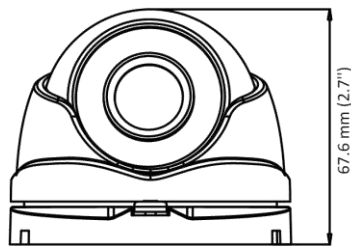

Available Model

DS-2CE56D0T-IRMF (C)

Dimension