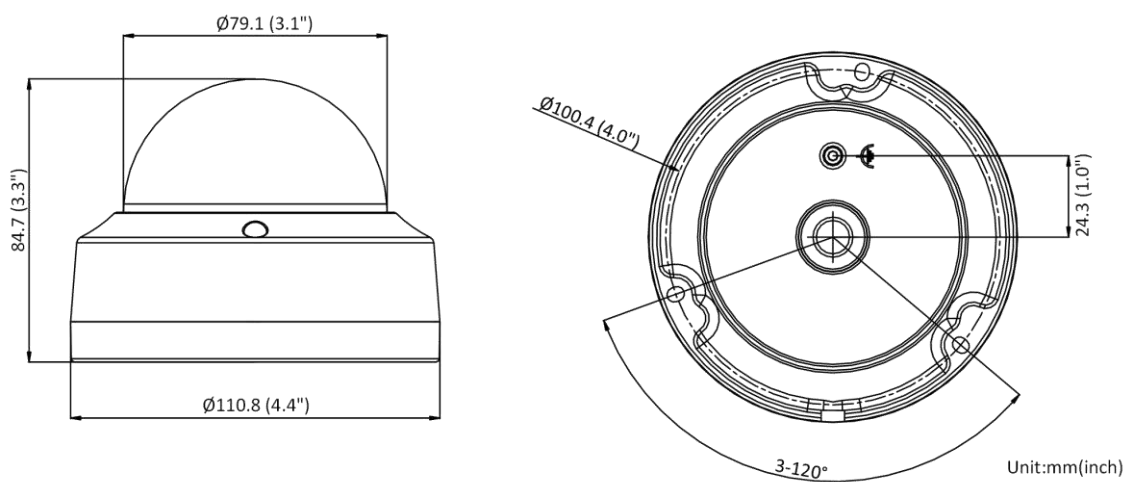

Safety	UL (UL 60950-1); CB (IEC 60950-1:2005 + Am 1:2009 + Am 2:2013, IEC 62368-1:2014); CE-LVD (EN 60950-1:2005 + Am 1:2009 + Am 2:2013, IEC 62368-1:2014); BIS (IS 13252(Part 1):2010+A1:2013+A2:2015); LOA (IEC/EN 60950-1)
Environment	CE-RoHS (2011/65/EU); WEEE (2012/19/EU); Reach (Regulation (EC) No 1907/2006)
Protection	IP67 (IEC 60529-2013)

▪ **Available Model**

DS-2CD2121G0-I (2.8/4/6 mm)

DS-2CD2121G0-IS (2.8/4/6 mm)

▪ **Dimension**