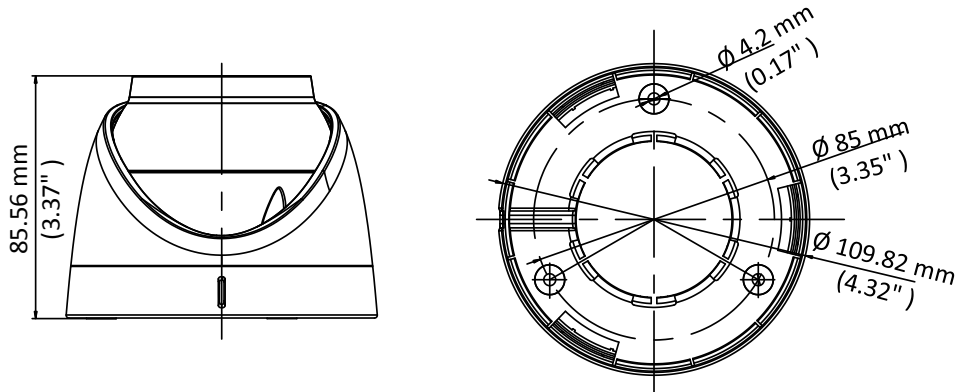

Order Model

DS-2CE72DFT-F

Dimension