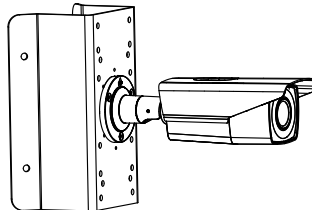

Hikvision Hong Kong
 T +852-2151-1761

Accessory

DS-1275ZJ-SUS
Vertical pole mount

DS-1276ZJ-SUS
Corner mount

DS-1280ZJ-S
Junction box

Distributed by

HIKVISION

Headquarters