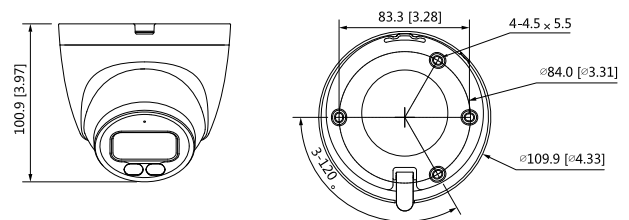

Certifications	CE-LVD: EN62368-1 CE-EMC: Electromagnetic Compatibility Directive 2014/30/EU FCC: 47 CFR FCC Part 15, Subpart B
Power	
Power Supply	12V DC/PoE (802.3af)
Power Consumption	< 7.4W
Environment	
Operating Conditions	-40°C to +60°C (-40°F to +140°F)/less than ≤ 95% RH
Storage Temperature	-40°C to +60°C (-40°F to +140°F)
Protection Grade	IP67
Structure	
Casing	Inner core: metal; cover: plastic (pedestal: plastic)
Dimensions	100.9 mm × Φ109.9 mm (4.0" × Φ4.3")
Net Weight	0.365 kg (0.8 lb)
Gross Weight	0.527 kg (1.2 lb)

Ordering Information		
Type	Part Number	Description
4MP Camera	DH-IPC-HDW2439TP-AS-LED-S2	4MP Lite Full-color Fixed-focal Eyeball Network Camera,PAL
	DH-IPC-HDW2439TN-AS-LED-S2	4MP Lite Full-color Fixed-focal Eyeball Network Camera,NTSC
Accessories (optional)	PFA130-E	Junction Box
	PFB203W	Wall Mount
	PFA152-E	Pole Mount
	PFM321D	12V DC 1A Power Adapter
	LR1002-1ET/1EC	Single-port Long Reach Ethernet over Coax Extender
	PFM900-E	Integrated Mount Tester
	PFM114	TLC SD Card

Accessories

Optional:

Junction Box	Junction Box	Pole Mount
PFA130-E	PFB203W	PFA152-E+PFB203W

Dimensions (mm[inch])

Купити: <https://pipl.ua/dahua-technology-dh-ipc-hdw2439tp-as-led-s2-2-8-mm/>

Інтернет-магазин Pipl.ua
Україна, 02000, м. Київ, пр-т Голосіївський 84
+38 073 600 500 2
+38 063 309 84 82
Україна, 65000, м. Одеса, ул. Генуезька 24Д, корпус 1
+38 067 177 40 11
order@pipl.ua