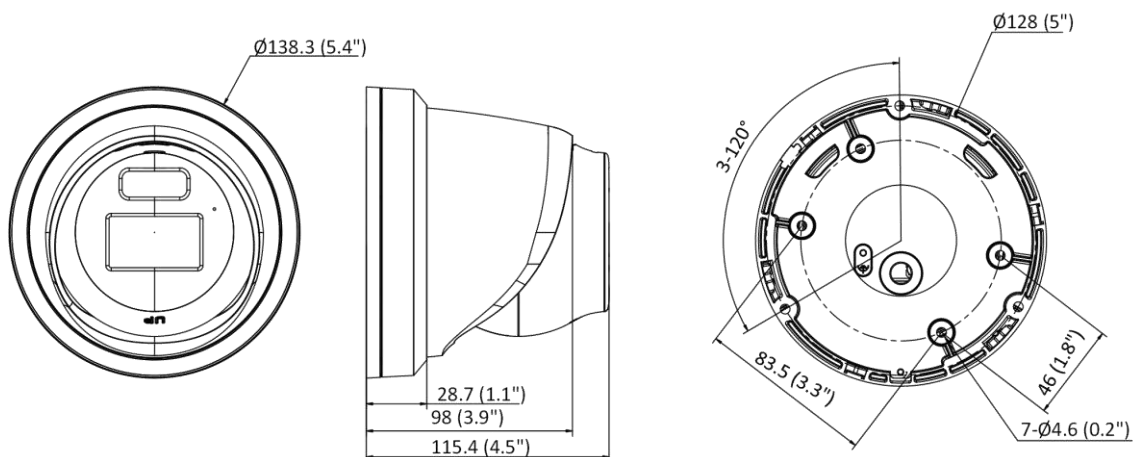

General	
Linkage Method	Upload to NAS/memory card/FTP, notify surveillance center, trigger recording, trigger capture, send email
Camera Material	Aluminum alloy body, except for trim ring
Camera Dimension	Ø138.3 mm × 115.4 mm (Ø5.4" × 4.5")
Package Dimension	170 mm × 170 mm × 150 mm (7" × 7" × 5.9")
Camera Weight	Approx. 770 g (1.7 lb.)
With Package Weight	Approx. 980 g (2.2 lb.)
Storage Conditions	-30 °C to 60 °C (-22 °F to 140 °F). Humidity 95% or less (non-condensing)
Startup and Operating Conditions	-30 °C to 60 °C (-22 °F to 140 °F). Humidity 95% or less (non-condensing)
Web Client Language	33 languages English, Russian, Estonian, Bulgarian, Hungarian, Greek, German, Italian, Czech, Slovak, French, Polish, Dutch, Portuguese, Spanish, Romanian, Danish, Swedish, Norwegian, Finnish, Croatian, Slovenian, Serbian, Turkish, Korean, Traditional Chinese, Thai, Vietnamese, Japanese, Latvian, Lithuanian, Portuguese (Brazil), Ukrainian
General Function	Anti-flicker, heartbeat, mirror, privacy mask, flash log, password reset via email, pixel counter
Firmware Version	V5.5.113
Software Reset	Yes
Power Supply	12 VDC ± 25% PoE: 802.3af, Class 3
Power Consumption and Current	12 VDC, 0.5 A, max. 6 W PoE (802.3af, 36 V to 57 V), 0.2 A to 0.12 A, max. 7 W
Power Interface	Ø5.5 mm coaxial power plug
Approval	
Class	Class B
Safety	UL (UL 60950-1); CB (IEC 60950-1:2005 + Am 1:2009 + Am 2:2013, IEC 62368-1:2014); CE-LVD (EN 60950-1:2005 + Am 1:2009 + Am 2:2013, IEC 62368-1:2014); BIS (IS 13252(Part 1):2010+A1:2013+A2:2015); LOA (IEC/EN 60950-1)
Environment	CE-RoHS (2011/65/EU); WEEE (2012/19/EU); Reach (Regulation (EC) No 1907/2006)
Protection	IP67 (IEC 60529-2013)

▪ Available Model

DS-2CD2327G2-L (2.8/4 mm)

DS-2CD2327G2-LU (2.8/4 mm)

Dimension

Unit: mm (inch)

Accessory

Optional

DS-1273ZJ-140B Wall Mount	DS-1273ZJ-140 Wall Mount	DS-1275ZJ-SUS Vertical Pole Mount	DS-1280ZJ-PT6 Junction Box	DS-1276ZJ-SUS Corner Mount
DS-1271ZJ-140 Pendant Mount				