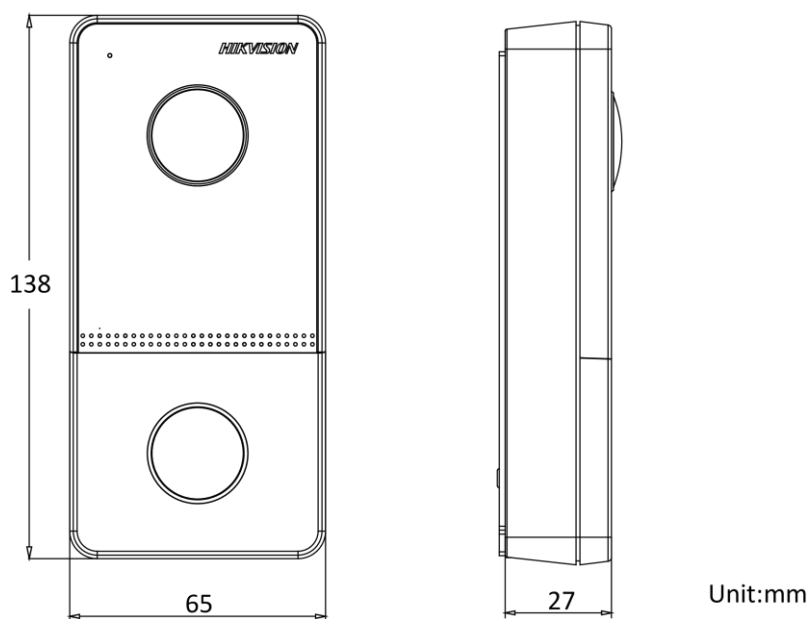

▪ **Dimension**

▪ **Accessory**

▪ **Optional**

DS-KAW50-1	DS-KABV6113-RS Villa Door Station Rain Shield	DS-KAW50-1N

Headquarters

No.555 Qianmo Road, Binjiang District,
Hangzhou 310051, China
T +86-571-8807-5998
www.hikvision.com

Follow us on social media to get the latest product and solution information.