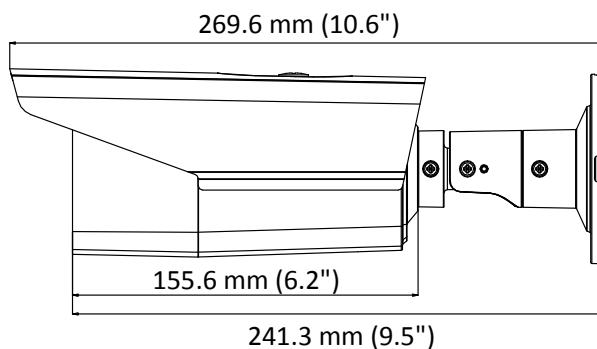

## Specification

<b>Camera</b>	
Image Sensor	2 MP CMOS
Signal System	PAL/NTSC
Resolution	1920 (H) × 1080 (V)
Frame Rate	PAL: 1080p@25fps NTSC: 1080p@30fps
Min. Illumination	Color: 0.003 Lux @ (F1.2, AGC ON), 0 Lux with IR
Shutter Time	PAL: 1/25 s to 1/50, 000 s NTSC: 1/30 s to 1/50, 000 s
Slow Shutter	MAX. 16 times
Lens	2.7 mm to 13.5 mm motorized, auto focus
Horizontal Field of View	103° to 32.1°
Lens Mount	Ø14
Day & Night	ICR
WDR (Wide Dynamic Range)	≥ 130 dB
Angle Adjustment	Pan: 0° to 360°, Tilt: 0° to 90°, Rotate: 0° to 360°
<b>Menu</b>	
Image Mode	STD/HIGH-SAT
AGC	Yes
Day/Night Mode	Auto/Color/BW (Black and White)
White Balance	Auto/Manual
AE (Auto Exposure) Mode	WDR/BLC/HLC/Global
Privacy Mask	4 programmable privacy masks
Motion Detection	4 programmable motion areas
NR (Noise Reduction)	3D DNR/2D DNR
Language	English
Functions	Brightness, Sharpness, Mirror, Smart IR
<b>Interface</b>	
Video Output	Switchable TVI/AHD/CVI/CVBS
<b>General</b>	
Operating Conditions	-40 °C to 60 °C (-40 °F to 140 °F), humidity: 90% or less (non-condensing)
Power Supply	12 VDC ±25%, 24 VAC ±25% <i>*You are recommended to use one power adapter to supply the power for one camera.</i>
Power Consumption	Max. 7.5W, -A: Max. 9W
Ingress Protection	IP67
Material	Metal
IR Range	Up to 60 m
Communication	HIKVISION-C
Dimensions	85 mm × 92 mm × 269.6 mm (3.3" × 3.6" × 10.6")
Weight	Approx. 910 g (2.01 lb.), -A: Approx. 940 g (2.07 lb.)

## Dimension

Distributed by