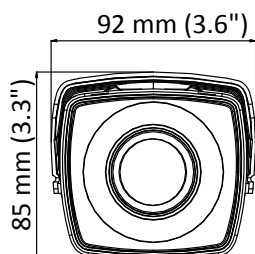

## Specification

<b>Camera</b>	
Image Sensor	2 MP CMOS
Signal System	PAL/NTSC
Resolution	1920 (H) × 1080 (V)
Frame Rate	PAL: 1080p@25fps NTSC: 1080p@30fps
Min. Illumination	Color: 0.003 Lux @ (F1.2, AGC ON), 0 Lux with IR
Shutter Time	PAL: 1/25 s to 1/50, 000 s NTSC: 1/30 s to 1/50, 000 s
Slow Shutter	MAX. 16 times
Lens	2.7 mm to 13.5 mm motorized, auto focus
Horizontal Field of View	103° to 32.1°
Lens Mount	Ø14
Day & Night	ICR
WDR (Wide Dynamic Range)	≥ 130 dB
Angle Adjustment	Pan: 0° to 360°, Tilt: 0° to 90°, Rotate: 0° to 360°
<b>Menu</b>	
Image Mode	STD/HIGH-SAT
AGC	Yes
Day/Night Mode	Auto/Color/BW (Black and White)
White Balance	Auto/Manual
AE (Auto Exposure) Mode	WDR/BLC/HLC/Global
Privacy Mask	4 programmable privacy masks
Motion Detection	4 programmable motion areas
NR (Noise Reduction)	3D DNR/2D DNR
Language	English
Functions	Brightness, Sharpness, Mirror, Smart IR
<b>Interface</b>	
Video Output	Switchable TVI/AHD/CVI/CVBS
<b>General</b>	
Operating Conditions	-40 °C to 60 °C (-40 °F to 140 °F), humidity: 90% or less (non-condensing)
Power Supply	12 VDC ±25%, 24 VAC ±25% <i>*You are recommended to use one power adapter to supply the power for one camera.</i>
Power Consumption	Max. 7.5W, -A: Max. 9W
Ingress Protection	IP67
Material	Metal
IR Range	Up to 60 m
Communication	HIKVISION-C
Dimensions	85 mm × 92 mm × 269.6 mm (3.3" × 3.6" × 10.6")
Weight	Approx. 910 g (2.01 lb.), -A: Approx. 940 g (2.07 lb.)

## Dimension

Distributed by