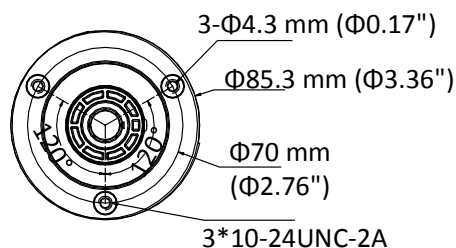

## Specification

<b>Camera</b>	
Image Sensor	2 MP CMOS
Signal System	PAL/NTSC
Resolution	1920 (H) × 1080 (V)
Frame Rate	PAL: 1080p@25fps NTSC: 1080p@30fps
Min. Illumination	Color: 0.003 Lux @ (F1.2, AGC ON), 0 Lux with IR
Shutter Time	PAL: 1/25 s to 1/50, 000 s NTSC: 1/30 s to 1/50, 000 s
Slow Shutter	MAX. 16 times
Lens	2.7 mm to 13.5 mm motorized, auto focus
Horizontal Field of View	103° to 32.1°
Lens Mount	Ø14
Day & Night	ICR
WDR (Wide Dynamic Range)	≥ 130 dB
Angle Adjustment	Pan: 0° to 360°, Tilt: 0° to 90°, Rotate: 0° to 360°
<b>Menu</b>	
Image Mode	STD/HIGH-SAT
AGC	Yes
Day/Night Mode	Auto/Color/BW (Black and White)
White Balance	Auto/Manual
AE (Auto Exposure) Mode	WDR/BLC/HLC/Global
Privacy Mask	4 programmable privacy masks
Motion Detection	4 programmable motion areas
NR (Noise Reduction)	3D DNR/2D DNR
Language	English
Functions	Brightness, Sharpness, Mirror, Smart IR
<b>Interface</b>	
Video Output	Switchable TVI/AHD/CVI/CVBS
<b>General</b>	
Operating Conditions	-40 °C to 60 °C (-40 °F to 140 °F), humidity: 90% or less (non-condensing)
Power Supply	12 VDC ±25%, 24 VAC ±25% <i>*You are recommended to use one power adapter to supply the power for one camera.</i>
Power Consumption	Max. 7.5W, -A: Max. 9W
Ingress Protection	IP67
Material	Metal
IR Range	Up to 60 m
Communication	HIKVISION-C
Dimensions	85 mm × 92 mm × 269.6 mm (3.3" × 3.6" × 10.6")
Weight	Approx. 910 g (2.01 lb.), -A: Approx. 940 g (2.07 lb.)

## Dimension

Distributed by