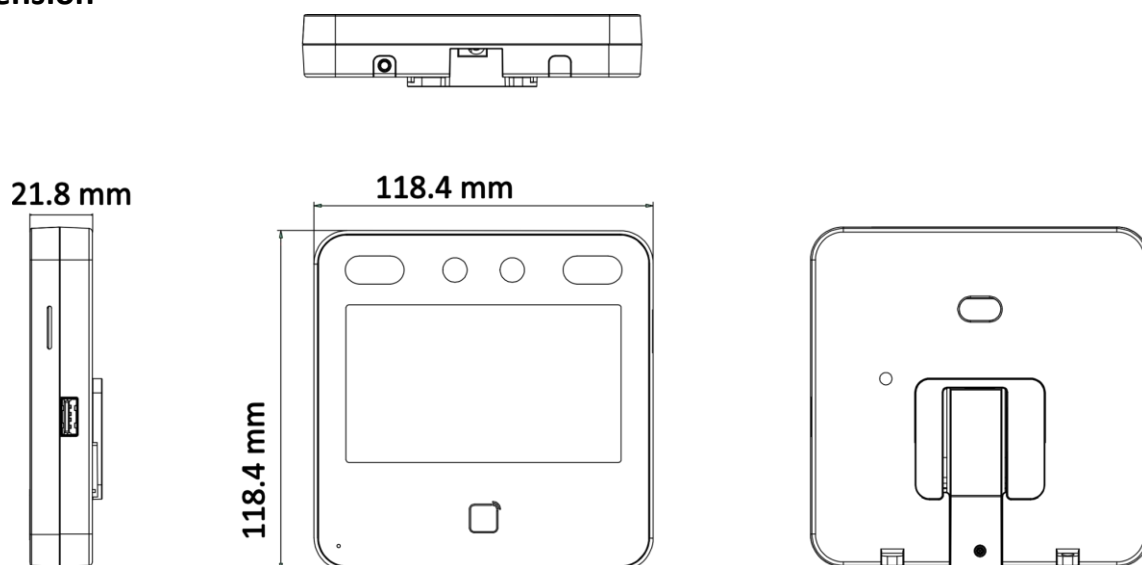

- Max.1500 faces capacity, and Max.3000 cards
- Face Recognition Terminal, 4.3-inch LCD touch screen, 2 Mega pixel wide-angle lens, Built-in M1 card reading module
- Two-way audio with client software, indoor station, and main station; Supports TCP/IP, Wi-Fi
- Supports ISAPI, ISUP5.0
- Configuration via the web client
- Face recognition. Distance: 0.3 m to 1.5 m
- Duration < 0.2 s/User
- Accuracy rate \geq 99%

▪ Specification

Display	
Screen size	4.3 inch
Operation method	Capacitive touch screen
Type	LCD
Video	
Lens	2
Resolution	2 MP
Audio	
Audio quality	Noise suppression and echo cancellation
Network	
Wired network	Support
Wi-Fi	Support, 2.4 G, 802.11b/g/n
Interface	
Network interface	1 RJ-45, 10/100 M self-adaptive
Lock control	1
Exit button	1
Door contact input	1
TAMPER	1
RS-485	1 RS-485 (Half duplex, HIKVISION)
Wiegand	1 Wiegand(Hik 26bit,Hik 34bit)
USB	1
Authentication	
Card type	M1 card
Card reading frequency	13.56 MHz
General	
Power supply	12 VDC, 1 A (power adapter included)
Working temperature	-10 °C to 40 °C (14 °F to 104 °F)
Working humidity	0 to 90% (No condensing)
Dimensions	118.4 mm × 118.4 mm × 21.8 mm (4.66" × 4.66" × 0.86")
Installation	Wall mounting, base mounting
Application environment	
Language	English, Spanish (South America), Arabic, Thai, Indonesian, Russian, Vietnamese, Portuguese (Brazil), Korean; Japanese
Platform	Hik-ProConnect and HikCentral Professional
Function	
Face anti-spoofing	Support
Audio prompt	
Time synchronization	

▪ Available Model

DS-K1T343MWX

▪ **Dimension**

▪ **Accessory**

▪ **Optional**

**DS-KAB6-W1
Bracket**

Headquarters

No.555 Qianmo Road, Binjiang District,
Hangzhou 310051, China
T +86-571-8807-5998
www.hikvision.com