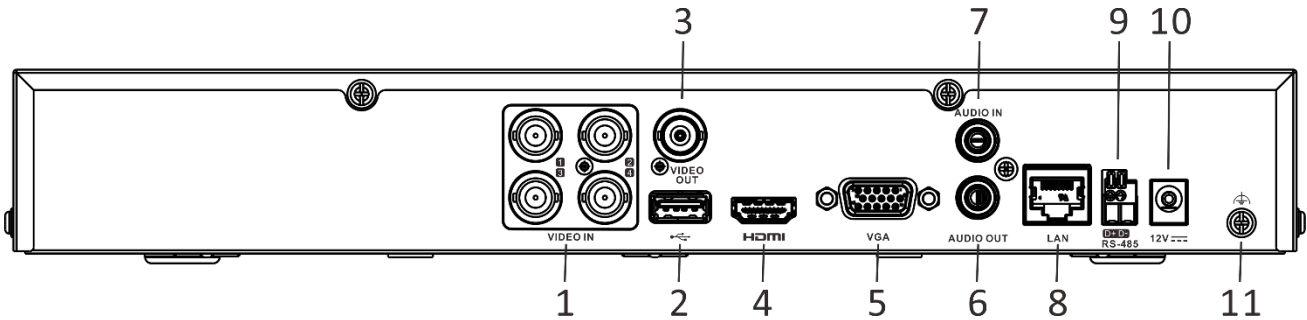

Dimension

scale/1:1;Unit/mm

Physical Interface

| No. | Description | No. | Description |
|-----|----------------------------|-----|-------------------------|
| 1 | Video and Coaxial Audio In | 7 | AUDIO IN, RCA Connector |
| 2 | USB Interface | 8 | LAN Network Interface |
| 3 | VIDEO OUT | 9 | RS-485 Serial Interface |
| 4 | HDMI Interface | 10 | 12 VDC Power Input |
| 5 | VGA Interface | 11 | GND |
| 6 | AUDIO OUT, RCA Connector | | |