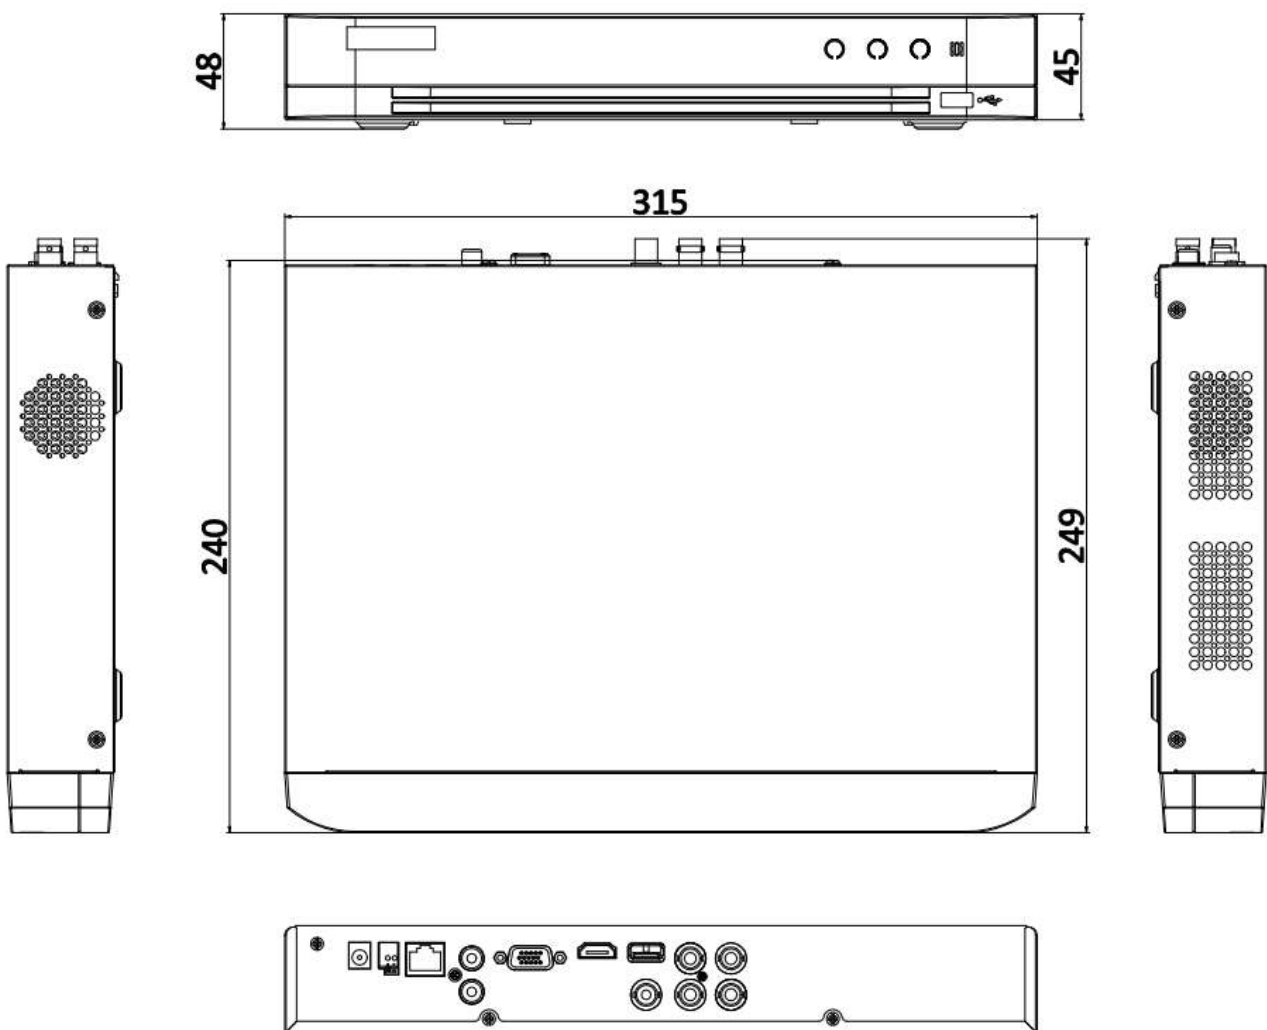

Dimension

scale/1:1;Unit/mm

Physical Interface

| No. | Description | No. | Description |
|-----|----------------------------|-----|-------------------------|
| 1 | Video and Coaxial Audio In | 7 | AUDIO IN, RCA Connector |
| 2 | USB Interface | 8 | LAN Network Interface |
| 3 | VIDEO OUT | 9 | RS-485 Serial Interface |
| 4 | HDMI Interface | 10 | 12 VDC Power Input |
| 5 | VGA Interface | 11 | GND |
| 6 | AUDIO OUT, RCA Connector | | |