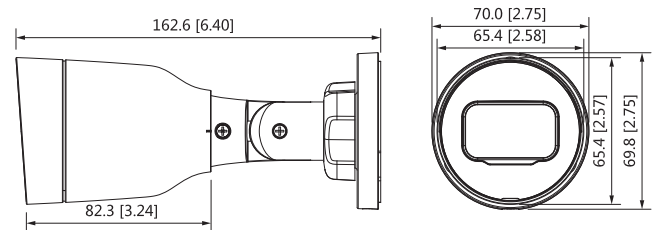

Power

Power Supply	12V DC/POE (802.3af)
--------------	----------------------

Entry Series | DH-IPC-HFW1431S1-S4

Power Consumption	< 5.0W
Environment	
Operating Conditions	-40°C to +55°C (-40°F to +131°F) /less than≤95%
Storage Conditions	-40°C to +60°C (-40°F to +140°F)
Protection	IP67
Structure	
Casing	Metal +Plastic
Dimensions	162.6 mm × Φ70 mm (6.4" × Φ2.8")
Net Weight	0.22 kg (0.5 lb)
Gross Weight	0.35 kg (0.8 lb)

Dimensions (mm[inch])

Ordering Information		
Type	Part Number	Description
4MP Camera	DH-IPC-HFW1431S1P-S4	4MP Entry IR Fixed-focal Bullet Network Camera,PAL
	DH-IPC-HFW1431S1N-S4	4MP Entry IR Fixed-focal Bullet Network Camera,NTSC
Accessories (optional)	PFA134	Junction Box
	PFA152-E	Pole Mount
	PFM321D	12V DC 1A Power Adapter
	LR1002-1ET/1EC	Single-port Long Reach Ethernet over Coax Extender
	PFM900-E	Integrated Mount Tester