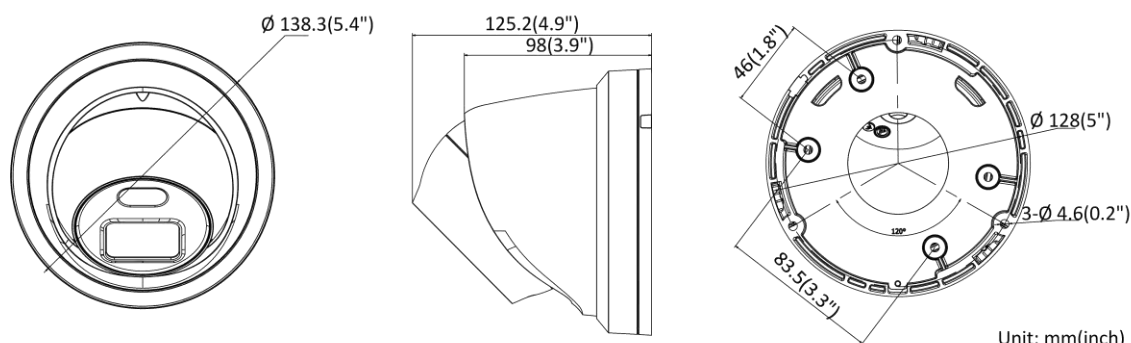

General Function	Anti-flicker, heartbeat, mirror, privacy masks, flash log, password reset via e-mail, pixel counter
Software Reset	Yes
Storage Conditions	-30 °C to 60 °C (-22 °F to 140 °F). Humidity 95% or less (non-condensing)
Startup and Operating Conditions	-30 °C to 60 °C (-22 °F to 140 °F). Humidity 95% or less (non-condensing)
Power Supply	12 VDC \pm 25%, PoE: 802.3af, class 3
Power Consumption and Current	12 VDC, 0.55 A, max. 6.6 W PoE: (802.3af, 36 V to 57 V), 0.22 A to 0.13 A, max. 7.6 W
Power Interface	\varnothing 5.5 mm coaxial power plug
Material	Aluminum alloy body, except for trim ring
Screw Material	SUS304
Camera Dimension	\varnothing 138.3 \times 125.2 mm (\varnothing 5.4" \times 4.9")
Package Dimension	170 \times 170 \times 150 mm (7" \times 7" \times 5.9")
Camera Weight	Approx. 820 g (1.8 lb.)
With Package Weight	Approx. 1137 g (2.5 lb.)
Approval	
Class	Class B
EMC	FCC SDoC (47 CFR Part 15, Subpart B); CE-EMC (EN 55032: 2015, EN 61000-3-2: 2014, EN 61000-3-3: 2013, EN 50130-4: 2011 +A1: 2014); RCM (AS/NZS CISPR 32: 2015); IC VoC (ICES-003: Issue 6, 2016); KC (KN 32: 2015, KN 35: 2015)
Safety	UL (UL 60950-1); CB (IEC 60950-1:2005 + Am 1:2009 + Am 2:2013, IEC 62368-1:2014); CE-LVD (EN 60950-1:2005 + Am 1:2009 + Am 2:2013, IEC 62368-1:2014); BIS (IS 13252(Part 1):2010+A1:2013+A2:2015); LOA (IEC/EN 60950-1)
Environment	CE-RoHS (2011/65/EU); WEEE (2012/19/EU); Reach (Regulation (EC) No 1907/2006)
Protection	Ingress protection: IP67 (IEC 60529-2013)

▪ Available Model

DS-2CD2347G2-LU (2.8 mm, 4 mm, 6 mm)

DS-2CD2347G2-L (2.8 mm, 4 mm, 6 mm)

▪ Dimension

Unit: mm(inch)

▪ **Accessory**

▪ **Optional**

DS-1273ZJ-140B Wall Mount	DS-1273ZJ-140 Wall Mount	DS-1275ZJ-SUS Vertical Pole Mount	DS-1280ZJ-PT6 Junction Box	DS-1276ZJ-SUS Corner Mount
				
				
<p>DS-1271ZJ-140 Pendant Mount</p>				
				
				