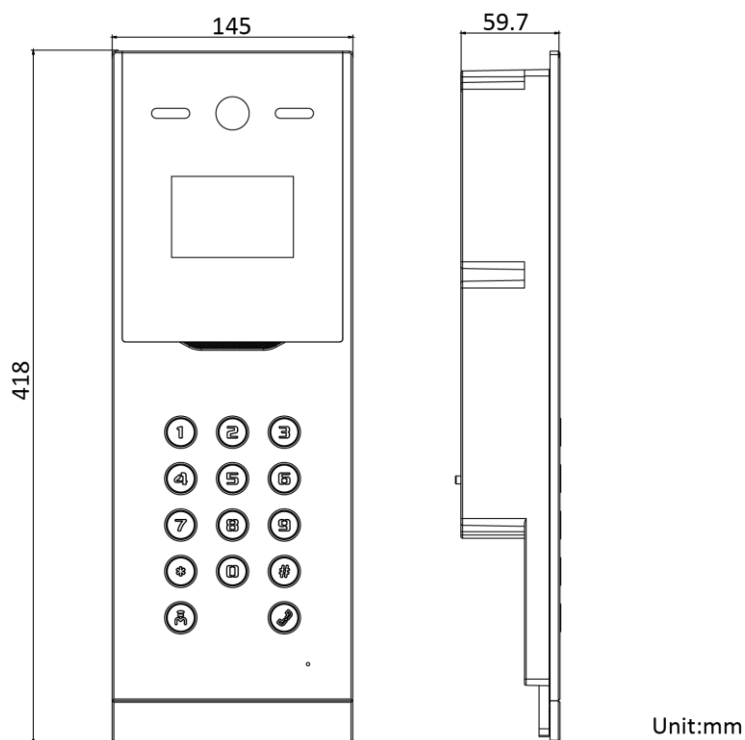

USB	/
Wiegand	1
TF card	/
Alarm output	2
Lock control	2 relays, Max. 30 VDC, 2 A
Door contact input	2
General	
Button	14 physical buttons
Installation	Flush mounting
Indicator	/
Weight	Net weight: 1.05 kg Gross weight: 2.166 kg
Protective level	IP65
Working humidity	10% to 95% (no-condensing)
Dimension (W × H × D)	418 mm × 145 mm × 59.7 mm (16.46" × 5.71" × 2.35")
Battery	/
Power supply	12 VDC, 1 A
Application environment	Outdoor
Power consumption	≤ 10 W

▪ Available Model

DS-KD8023-E6

▪ Dimension