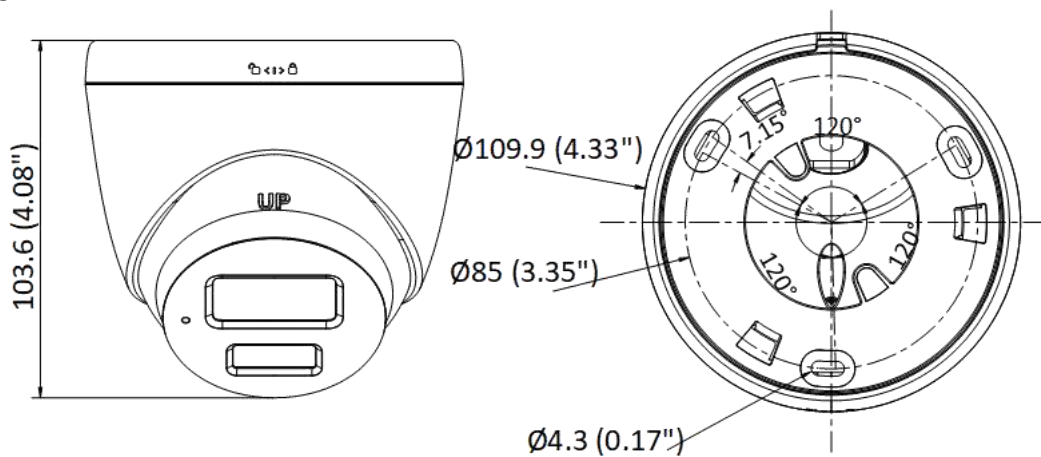

Safety	UL (UL 60950-1); CB (IEC 60950-1:2005 + Am 1:2009 + Am 2:2013, IEC 62368-1:2014); CE-LVD (EN 60950-1:2005 + Am 1:2009 + Am 2:2013, IEC 62368-1:2014); BIS (IS 13252(Part 1):2010+A1:2013+A2:2015)
Environment	CE-RoHS (2011/65/EU); WEEE (2012/19/EU); Reach (Regulation (EC) No 1907/2006)
Protection	IP67 (IEC 60529-2013)

▪ **Available Model**

DS-2CD1327G0-LUF (2.8/4 mm)

DS-2CD1327G0-L (2.8/4 mm)

▪ **Dimension**

Unit: mm (inch)