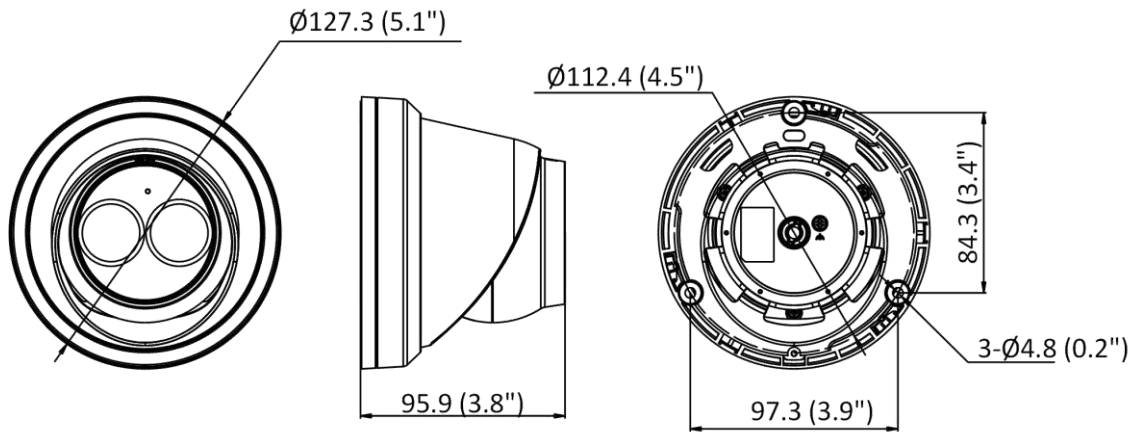

Unit: mm (inch)

▪ **Accessory**

▪ **Optional**

DS-1271ZJ-130-TRL Pendant Mount	DS-1276ZJ-SUS (Black) Corner Mount	DS-1281ZJ-M (Black) Inclined Ceiling Mount	DS-1275ZJ-SUS Vertical Pole Mount	DS-1271ZJ-130-TRL (Black) Pendant Mount
DS-1280ZJ-DM8 (Black) Junction Box	DS-1281ZJ-M Inclined ceiling mount	DS-1273ZJ-130B-TRL Wall mount	DS-1276ZJ-SUS Corner mount	DS-1275ZJ-SUS (Black) Vertical Pole Mount
DS-1273ZJ-130-TRL (Black) Wall Mount	DS-1280ZJ-DM8 Junction box	DS-1273ZJ-130-TRL Wall mount