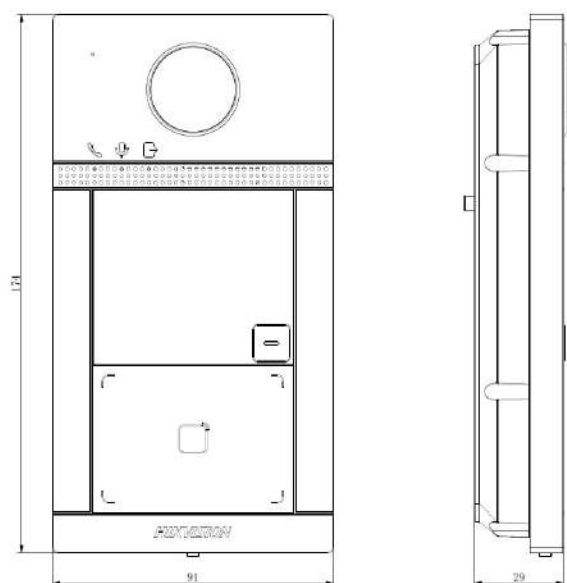

Received frequency	2.4 to 2.4835GHz
Transmitted frequency	2.4 to 2.4835 GHz
Bandwidth	20/40 MHz
Frequency power	802.11b:15 dBm +/- 1.5 dBm 802.11g:15 dBm +/- 1.5 dBm 802.11n(ht20):14 dBm +/- 1.5 dBm 802.11n(ht40):12 dBm +/- 1.5 dBm

Authentication	
Card reading frequency	13.56 MHz

Device interfaces	
Alarm input	4
Network interface	1
TAMPER	1
Exit button	2 Max.
RS-485	1
USB	0
Wiegand	0
TF card	1 (reserved)
Alarm output	0
Lock control	2
Door contact input	2
Power interface	1

General	
Button	1
Installation	Surface mounting
Indicator	3
Weight	380 g
Protective level	IP65, IK08
Working temperature	-40°C to 53°C (-40°F to 127.4°F)
Working humidity	10% to 95%
Dimensions	174 mm × 91 mm × 29 mm
Battery	/
Application environment	Outdoor
Power consumption	< 10 W

Language	English, French, Portuguese, Portuguese (Brazil), Spanish, Russian, German, Italian, Polish, Arabic, Turkish, Vietnamese, Hungarian, Dutch, Romanian, Czech, Bulgarian, Ukrainian, Croatian, Serbian, Greek, Slovak

Available Model

DS-KV8113-WME1(C), DS-KV8113-WME1(C)/DS-KIS604

Dimension

Unit: mm