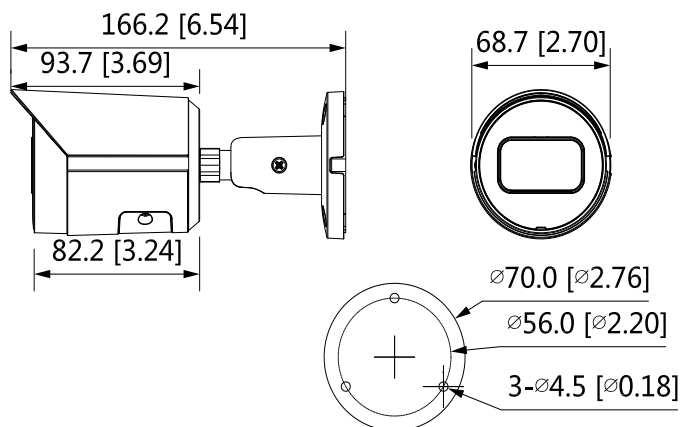

Management Software	Smart PSS; DSS; DMSS
Mobile Phone	IOS; Android
<b>Certification</b>	
Certifications	CE-LVD: EN62368-1 CE-EMC: Electromagnetic Compatibility Directive 2014/30/EU FCC: 47 CFR FCC Part 15, Subpart B UL/CUL: UL60950-1 CAN/CSA C22.2 No.60950-1-07
<b>Power</b>	
Power Supply	12V DC/PoE (802.3af)
Power Consumption	< 5,5W
<b>Environment</b>	
Operating Conditions	-40°C to +60°C (-40°F to +140°F)/less than ≤ 95% RH
Storage Temperature	-40°C to +60°C (-40°F to +140°F)
Protection Grade	IP67
<b>Structure</b>	
Casing	Metal
Dimensions	166.2 mm × Φ70 mm (6.54" × Φ2.76")
Net Weight	0.48 kg (1.1 lb)
Gross Weight	0.57 kg (1.3 lb)

**Dimensions (mm[inch])**

Купити: <https://pipl.ua/dahua-technology-dh-ipc-hfw2831sp-s-s2-28-mm/>

Інтернет-магазин Pipl.ua

Україна, 02000, м. Київ, пр-т Голосіївський 84

+38 073 600 500 2

+38 063 309 84 82