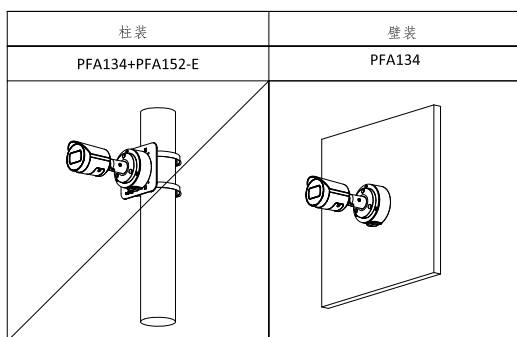

Management Software	Smart PSS; DSS; DMSS
Mobile Phone	IOS; Android
<b>Certification</b>	
Certifications	CE-LVD: EN62368-1 CE-EMC: Electromagnetic Compatibility Directive 2014/30/EU FCC: 47 CFR FCC Part 15, Subpart B UL/CUL: UL60950-1 CAN/CSA C22.2 No.60950-1-07
<b>Power</b>	
Power Supply	12V DC/PoE (802.3af)
Power Consumption	< 5,5W
<b>Environment</b>	
Operating Conditions	-40°C to +60°C (-40°F to +140°F)/less than ≤ 95% RH
Storage Temperature	-40°C to +60°C (-40°F to +140°F)
Protection Grade	IP67
<b>Structure</b>	
Casing	Metal
Dimensions	166.2 mm × Φ70 mm (6.54" × Φ2.76")
Net Weight	0.48 kg (1.1 lb)
Gross Weight	0.57 kg (1.3 lb)

**Accessories**

**Optional:**

PFA134 Junction Box

PFA152-E Pole Mount

PFM321D DC12V1A Power Adapter

LR1002-1ET/1EC Single-port Long Reach Ethernet over Coax Extender

PFM900-E Integrated Mount Tester

PFM114 TLC SD Card

**Dimensions (mm[inch])**

Купити: <https://pipl.ua/dahua-technology-dh-ipc-hfw2831sp-s-s2-28-mm/>

Інтернет-магазин Pipl.ua

Україна, 02000, м. Київ, пр-т Голосіївський 84

+38 073 600 500 2

+38 063 309 84 82