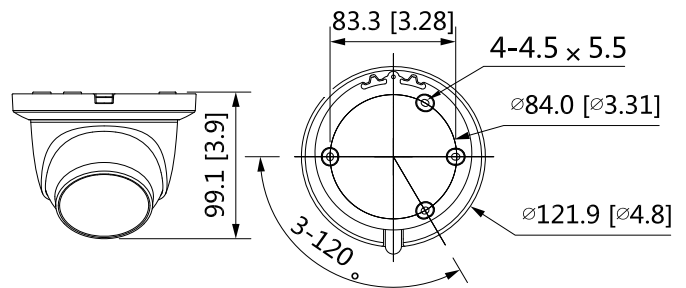

Power

Power Supply	12V DC/PoE (802.3af)
Power Consumption	< 7.2W

Environment

Operating Conditions	-40°C to +55°C (-40°F to +131°F)/less than ≤95% RH
Storage Temperature	-40°C to +60°C (-40°F to +140°F)
Protection	IP67

Structure

Casing	Metal
Dimensions	100.9 mm × Φ109.9 mm (3.97" × Φ4.33")
Net Weight	0.48 kg (1.1 lb)
Gross Weight	0.65 kg (1.4 lb)

Ordering Information

Type	Part Number	Description
8MP Camera	DH-IPC-HDW2831TMP-AS-S2	8MP Lite IR Fixed-focal Eyeball Network Camera, PAL
	DH-IPC-HDW2831TMN-AS-S2	8MP Lite IR Fixed-focal Eyeball Network Camera, NTSC
Accessories (optional)	PFA130-E	Junction Box
	PFB203W	Wall Mount
	PFA152-E	Pole Mount
	PFM321D	DC12V1A Power Adapter
	LR1002-1ET/1EC	Single-port Long Reach Ethernet over Coax Extender
	PFM900-E	Integrated Mount Tester
	PFM114	TLC SD Card

Accessories

Optional:

Junction Mount	Wall Mount	Pole Mount
PFA130-E	PFB203W	PFB152-E+PFA203W

Dimensions (mm[inch])

Купити:

<https://pipl.ua/dahua-technology-dh-ipc-hdw2831tmp-as-s2-2-8-mm/>

Інтернет-магазин Pipl.ua

Україна, 02000, м. Київ, пр-т Голосіївський 84

+38 073 600 500 2

+38 063 309 84 82

Україна, 65000, м. Одеса, ул. Генуезька 24Д, корпус 1

+38 067 177 40 11

order@pipl.ua