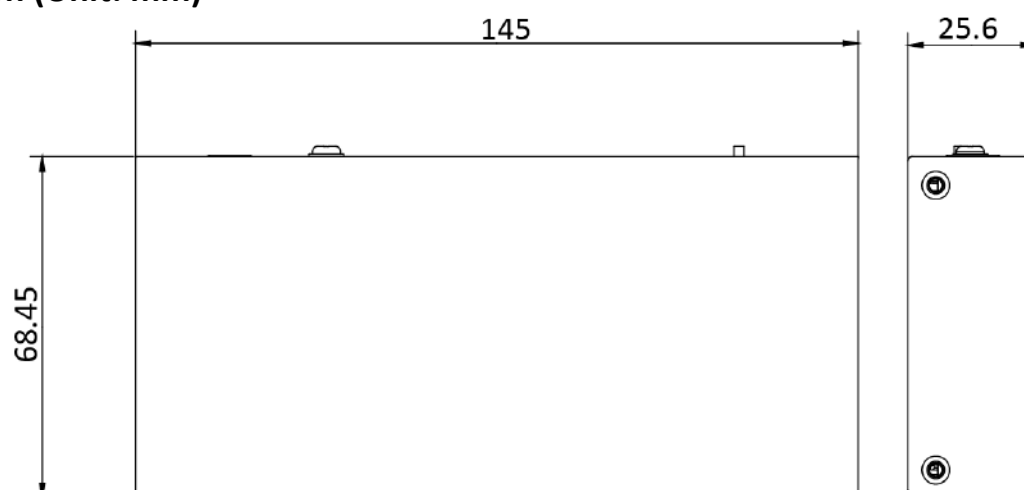

▪ Approval

CE/FCC/REACH/WEEE/ROHS/UL/RCM/IC/CB

▪ Specification

	Model	DS-3E0106P-E/M
Network Parameters	Ports	4 x 10/100 Mbps PoE port, 2 x 10/100 Mbps RJ45 port
	MAC Address Table	2 K
	Switching Capacity	1.2 Gbps
	Packet Forwarding Rate	0.89 Mpps
	Internal Cache	0.768 Kbits
PoE Power Supply	PoE Standard	IEEE 802.3af; IEEE 802.3at
	PoE Power Pin	8-pin power: 1/2(-), 3/6(+), 4/5(+), 7/8(-)
	PoE Port	PoE: Ports 1 to 4
	Max. Port Power	30 W
	PoE Power Budget	35 W
Dialing Function	Long Range	Ports 1 to 4: up to 300 m. Long range performance may vary depend on camera model or cable condition.
General	Shell	Metal material
	Net Weight	0.27 kg (0.60 lb)
	Gross Weight	0.52 kg (1.15 lb)
	Dimensions (W × H × D)	145 mm × 68.45 mm × 25.6 mm (5.71" × 2.69" × 1.01")
	Operating Temperature	-10 °C to 40 °C (14 °F to 104 °F)
	Storage Temperature	-40 °C to 85 °C (-40 °F to 185 °F)
	Operating Humidity	5% to 95% (no condensation)
	Relative Humidity	5% to 95% (no condensation)
	Power Supply	48 V DC, 0.8 A
	Installation Mode	Desk-Mounted, Wall-Mounted
	Surge Protection	6 kV
Approval	EMC	FCC (47 CFR Part 15, Subpart B), CE-EMC (EN 55032: 2015+A11: 2020, EN IEC 61000-3-2: 2019, EN 61000-3-3: 2013+A1: 2019, EN 50130-4: 2011+A1: 2014, EN 55035: 2017+A11: 2020), IC (ICES-003: Issue 7:2020), RCM (AS/NZS CISPR 32: 2015)
	Safety	UL (UL 60950-1), CB (AMD1:2009, AMD2:2013, IEC 62368-1: 2014 (Second Edition), CE-LVD (EN 62368-1: 2014+A11: 2017)
	Chemistry	CE-RoHS (201165EU); WEEE (201219EU); Reach (Regulation (EC) No.19072006)

▪ Available Model

DS-3E0106P-E/M

Dimension (Unit: mm)**Headquarters**

No.555 Qianmo Road, Binjiang District,
Hangzhou 310051, China
T +86-571-8807-5998
www.hikvision.com

Follow us on social media to get the latest product and solution information.