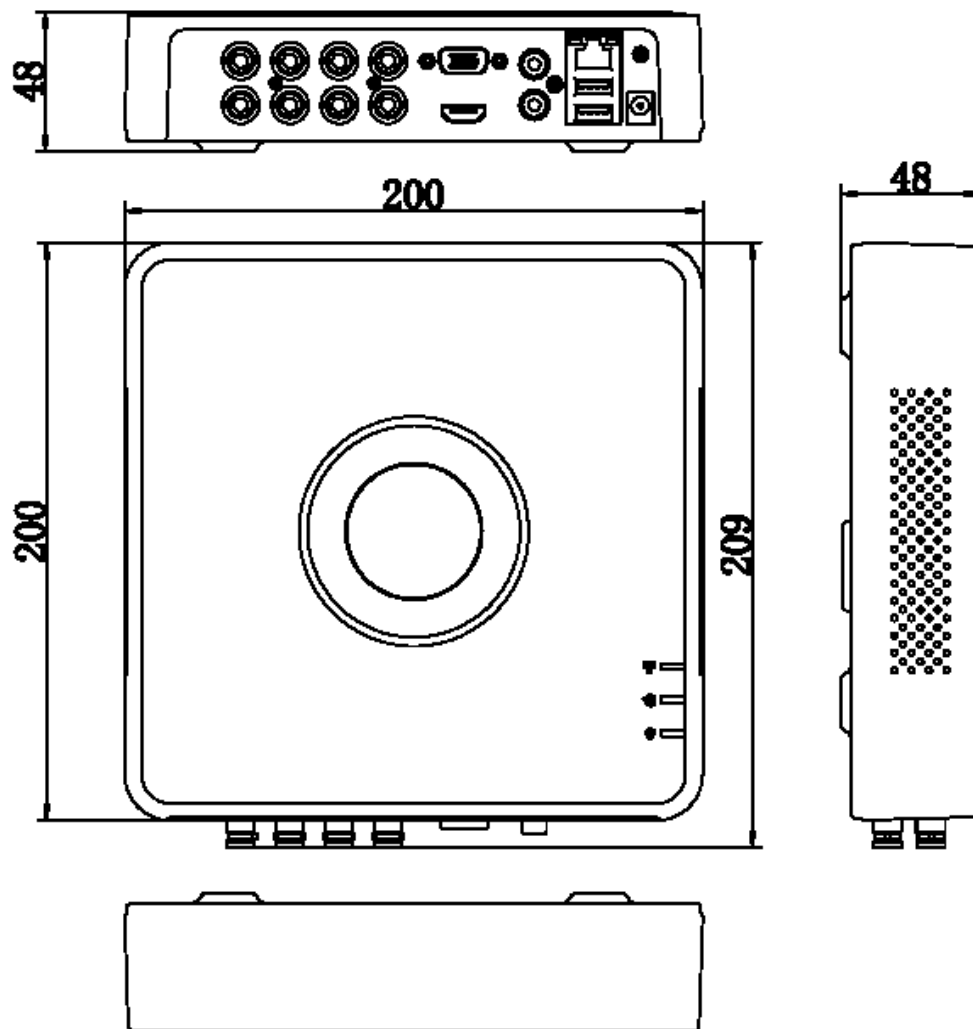

<b>Video and Audio</b>	
IP Video Input	2-ch (up to 10-ch)  Enhanced IP mode on: 4-ch (up to 12-ch), each up to 4 Mbps Up to 6 MP resolution Support H.265+/H.265/H.264+/H.264 IP cameras
Analog Video Input	8-ch BNC interface (1.0 Vp-p, 75 Ω), supporting coaxitron connection
HDTVl Input	3K(2960 × 1665)@20 fps, 5 MP(2560 × 1944)@20 fps, 4 MP(2560 × 1440)@30 fps, 4 MP(2560 × 1440)@25 fps, 1080p@30 fps, 1080p@25 fps, 720p@30 fps, 720p@25 fps
AHD Input	5 MP(2592 × 1944)@20 fps, 4 MP(2560 × 1440)@30 fps, 4 MP(2560 × 1440)@25 fps, 1080p@30 fps, 1080p@25 fps, 720p@30 fps, 720p@25 fps
HDCVl Input	5 MP(2592 × 1944)@20 fps, 4 MP(2560 × 1440)@30 fps, 4 MP(2560 × 1440)@25 fps, 1080p@30 fps, 1080p@25 fps, 720p@30 fps, 720p@25 fps
CVBS Input	Support
HDMI Output	1-ch, 1920 × 1080/60Hz, 1280 × 1024/60Hz, 1280 × 720/60Hz
VGA Output	1-ch, 1920 × 1080/60Hz, 1280 × 1024/60Hz, 1280 × 720/60Hz
Video Output Mode	HDMI/VGA simultaneous output
Audio Input	1-ch, RCA (2.0 Vp-p, 1 KΩ) 8-ch via coaxial cable
Audio Output	1-ch, RCA (Linear, 1 KΩ)
Two-Way Audio	1-ch, RCA (2.0 Vp-p, 1 KΩ) (using the first audio input)
Synchronous Playback	8-ch
<b>Network</b>	
Total Bandwidth	96 Mbps
Remote Connection	64
Network Protocol	TCP/IP, PPPoE, DHCP, Hik-Connect, DNS, DDNS, NTP, SADP, NFS, iSCSI, UPnP™, HTTPS, ONVIF
Network Interface	1, RJ45 10/100 Mbps self-adaptive Ethernet interface
Wi-Fi	Connectable to Wi-Fi network by Wi-Fi dongle through USB interface
<b>Auxiliary Interface</b>	
SATA	1 SATA interface
Capacity	Up to 10 TB capacity for each disk
Alarm In/Out	N/A
USB Interface	Real panel: 2 × USB 2.0

Dimension

scale/1: 1;Unit/mm