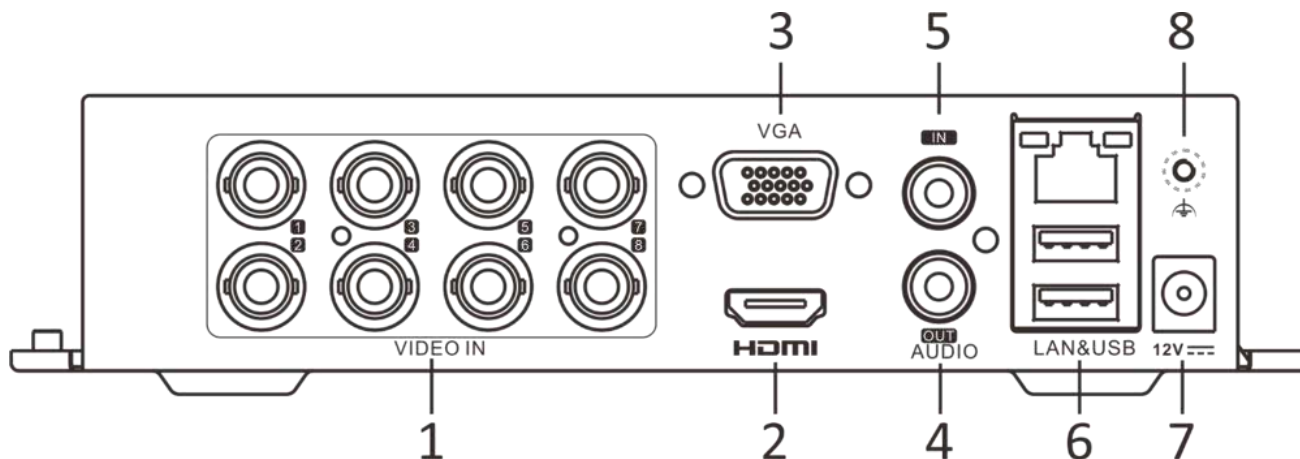

Dimension

scale/1: 1;Unit/mm

## Physical Interface

No.	Description	No.	Description
1	Video and coaxial audio in	5	AUDIO IN, RCA connector
2	HDMI interface	6	LAN network interface and USB interface
3	VGA interface	7	12 VDC power input
4	AUDIO OUT, RCA connector	8	GND