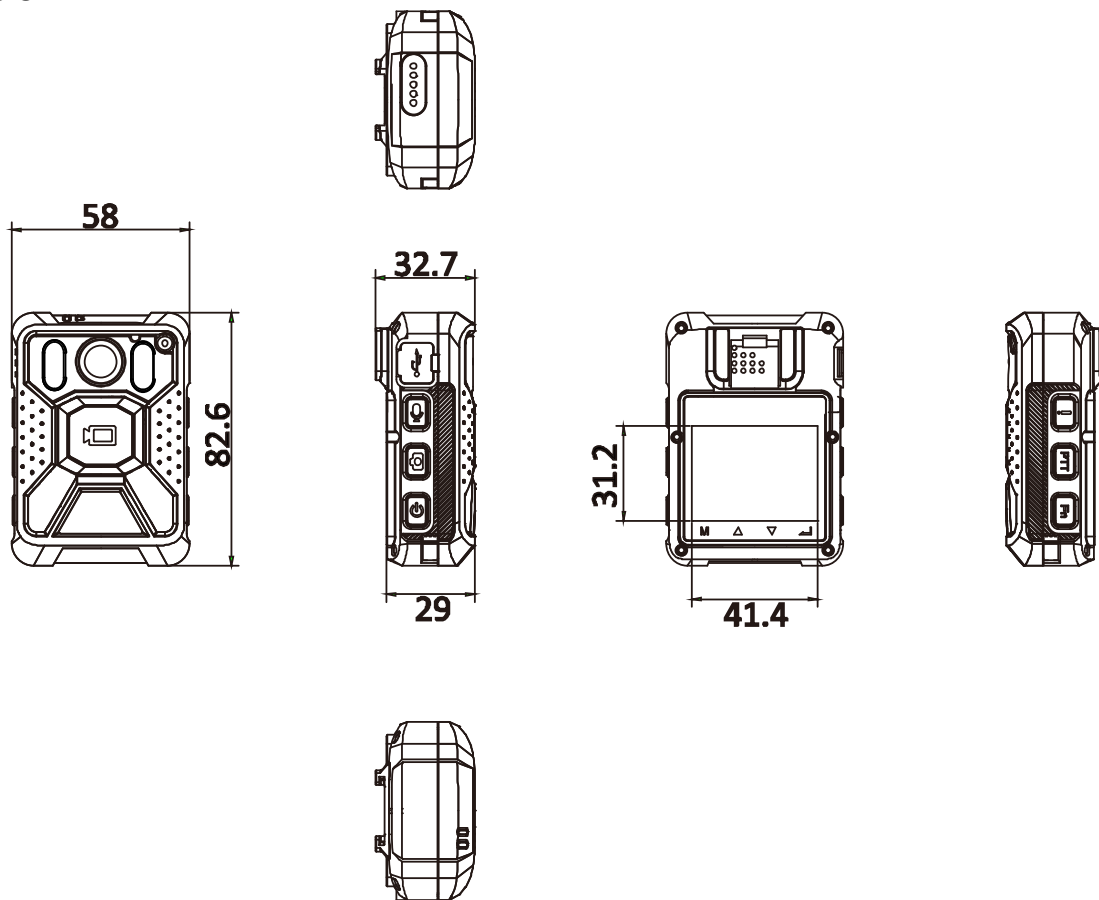

## ▪ Specification

<b>Camera</b>	
Sensor Type	1/3" CMOS
<b>Screen</b>	
Screen Size	2.0 inch
Resolution	320 × 240
Material	TFT
<b>Lens</b>	
Focal Length	2.4 mm
Aperture	F2.2
<b>Image</b>	
Horizontal FOV	125°
Vertical FOV	70°
Day/Night Switch	IR cut filter with auto switch (You can see human face within 3 m at night.)
White Balance	AWB
Digital Zoom	× 4
<b>Video</b>	
Stream Type	Main stream, sub-stream
Main Stream Resolution	720 × 576, 1280 × 720, 1920 × 1080
Sub-Stream Resolution	720 × 576, 1280 × 720
Main Stream Frame Rate	25 fps
Sub-Stream Frame Rate	5 fps, 15 fps, 25 fps
Video Compression	H.264, H.265
Record Resolution	720 × 576, 1280 × 720, 1920 × 1080
Image Resolution	16 M, 5 M, 30 M, 40 M
Image Format	JPEG
<b>Audio</b>	
Audio Compression	G.722.1, PCM
<b>Network and Connection</b>	
Dial-up (only available for /GLE model)	FDD-LTE B1, FDD-LTE B3, FDD-LTE B7, FDD-LTE B8, FDD-LTE B20, WCDMA B1, WCDMA B8, GSM 900, GSM 1800
Wi-Fi Protocol	802.11b, 802.11g, 802.11n
Wi-Fi Working Mode	STATION
Wi-Fi Frequency Range	2.412 to 2.472 GHz
Positioning	GPS, Beidou
Bluetooth	4.0
<b>General</b>	
Operating System	Linux
Laser Positioning	Supported
Indicator	Charging indicator, working indicator
Button	On/Off, Record, capture, tape, PTT, alarm, Fn, menu, up, down, OK
Product Weight	159.5 g (0.4 lb.)
Product Dimension	82.6 × 58 × 29 mm (3.3 × 2.3 × 1.1 inch)
Package Weight	496 g (1.1 lb.)
Package Dimension	188 × 136 × 70.5 mm (7.4 × 5.4 × 2.8 inch)
Ingress Protection	IP68
Power Supply Mode	Battery power supply
Working Temperature	-20 °C to 55 °C (-4 °F to 131 °F)
Working Humidity	≤ 90%
<b>Light Supplement</b>	
IR	Supported
White Light	Supported
<b>Storage</b>	
Embedded Storage Capacity	Max. 256 GB
<b>Peripheral Device Interface</b>	
Charging Interface	MiniUSB

## Dimension

Distributed by

Unit: mm