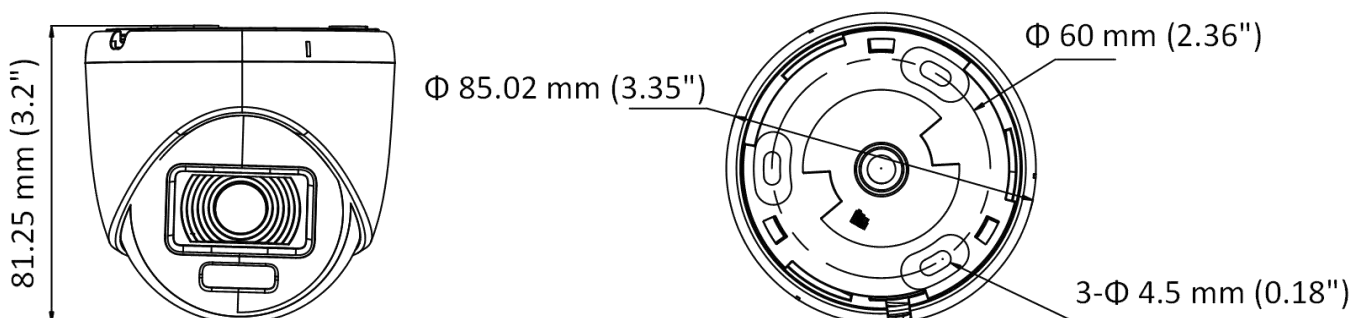

## DS-2CE70DF0T-PF 2 MP ColorVu Indoor Fixed Turret Camera

- High quality imaging with 2 MP, 1920 × 1080 resolution
- 24/7 color imaging with F1.0 aperture
- 3D DNR technology delivers clean and sharp images
- 2.8 mm, 3.6 mm, 6 mm fixed focal lens
- Up to 20 m white light distance for bright night imaging
- One port for four switchable signals (TVI/AHD/CVI/CVBS)

## ▪ Specification

Camera	
Image Sensor	2 MP CMOS
Signal System	PAL/NTSC
Resolution	1920 (H) × 1080 (V)
Frame Rate	TVI: 1080p@25fps/30fps CVI: 1080p@25fps/30fps AHD: 1080p@25fps/30fps CVBS: PAL/NTSC
Min. Illumination	0.001 Lux @ (F1.0, AGC ON), 0 Lux with white light
Shutter Time	PAL: 1/25 s to 1/50,000 s; NTSC: 1/30 s to 1/50,000 s
Lens	2.8 mm, 3.6 mm, 6 mm Fixed Lens
Field of View	2.8 mm, horizontal FOV: 98°, vertical FOV: 51°, diagonal FOV: 115° 3.6 mm, horizontal FOV: 76°, vertical FOV: 41°, diagonal FOV: 90° 6 mm, horizontal FOV: 50°, vertical FOV: 27°, diagonal FOV: 58°
Lens Mount	M12
Light Alarm	Solid Light Alarm (White Light)
WDR (Wide Dynamic Range)	Digital WDR
Angle Adjustment	Pan: 0° to 360°, Tilt: 0° to 75°, Rotation: 0° to 360°
Menu	
White Light	Auto/Off
Image Mode	STD/HIGH-SAT/HIGHLIGHT
AGC	Yes
Day/Night Mode	Color
White Balance	Auto/Manual
AE (Auto Exposure) Mode	DWDR, BLC, HLC, Global
Noise Reduction	3D DNR/2D DNR
Language	English
Function	Brightness, Mirror, Sharpness, Anti-Banding, Smart Light
Interface	
Video Output	Switchable TVI/AHD/CVI/CVBS
General	
Operating Conditions	-40°C to 60°C (-40°F to 140°F), Humidity: 90% or less (non-condensing)
Power Supply	12 VDC ± 25% <i>*You are recommended to use one power adapter to supply the power for one camera.</i>
Consumption	Max. 2.4 W
Material	Plastic
White Light Range	Up to 20 m
Communication	HIKVISION-C
Dimension	Φ 85.02 mm × 81.25 mm (Φ 3.35" × 3.2")
Weight	Approx. 161 g (0.36 lb)

## ▪ Dimension