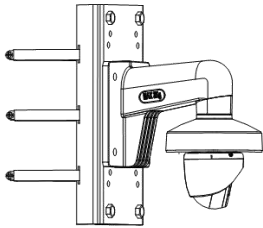

▪ Accessory

DS-1275ZJ-SUS