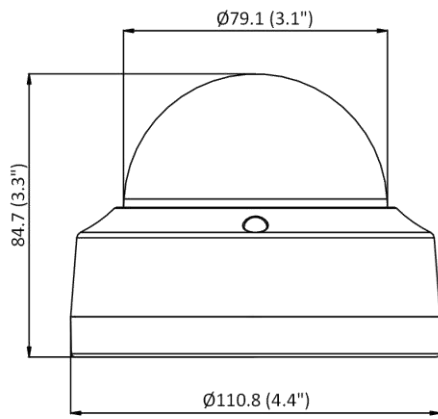

▪ Dimension