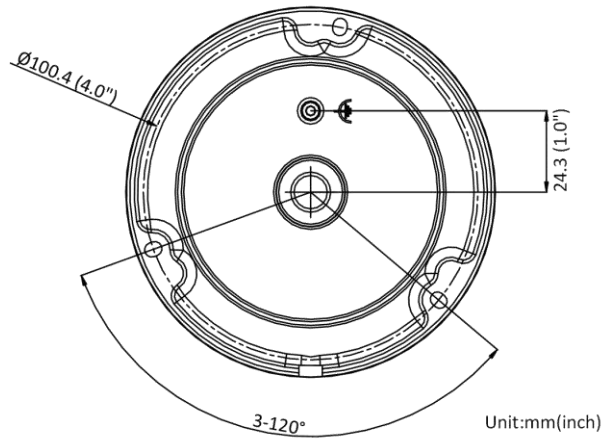

▪ Dimension