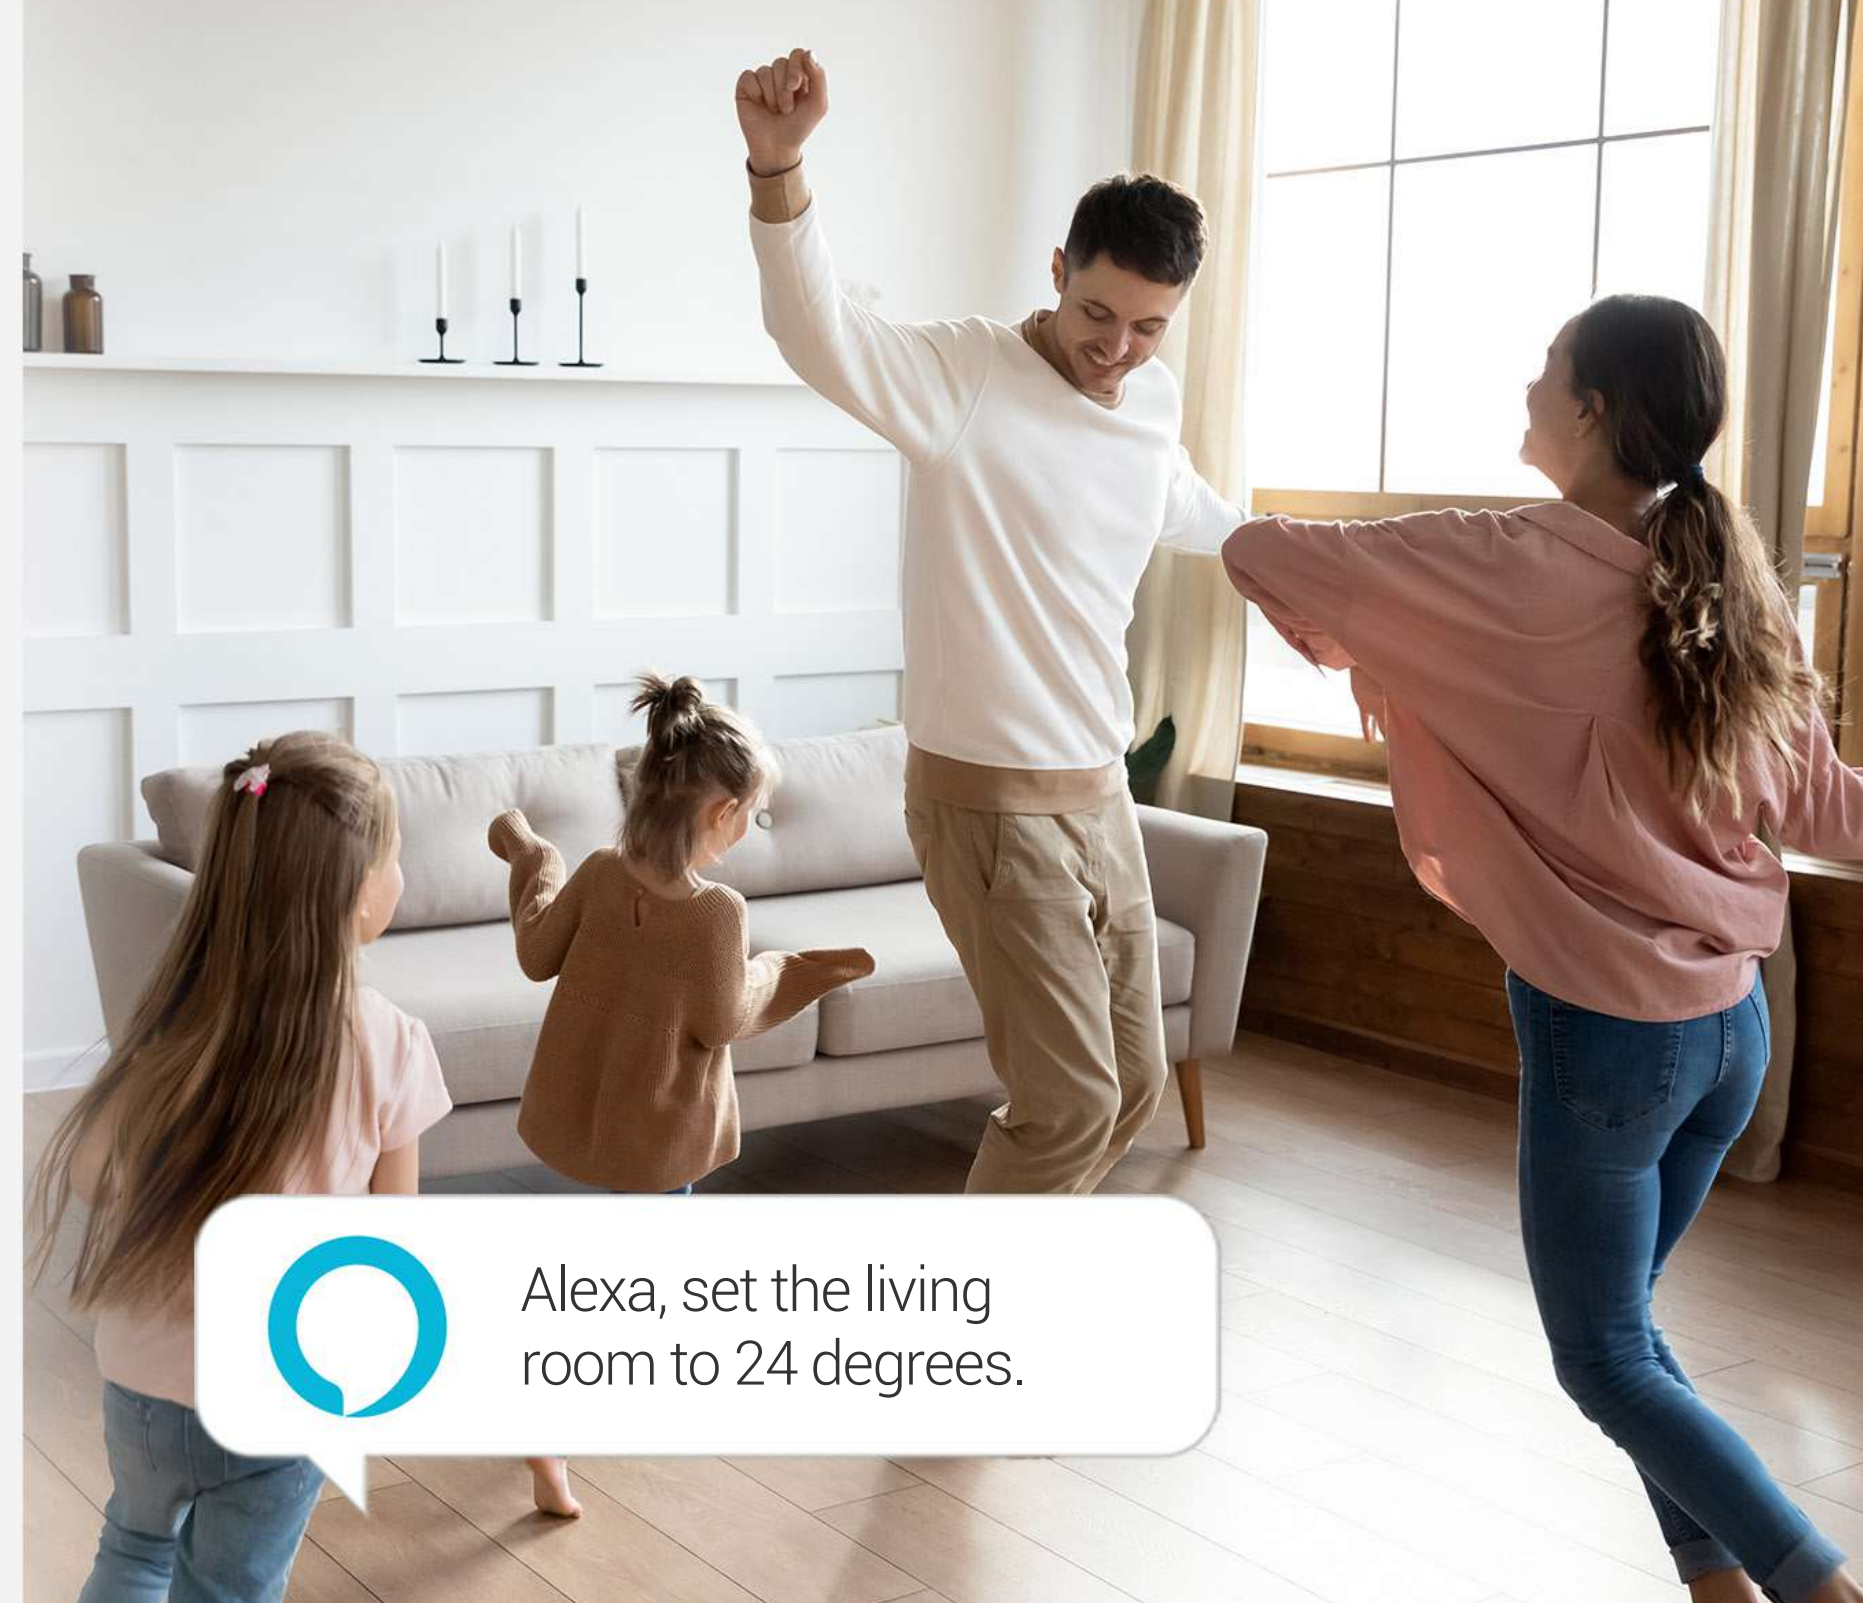

A greener way to take care of the whole family

With the T55, it is easier than ever to enjoy comfortable room conditions while lowering energy bills. To better meet the separate needs of the family, it is recommended to set individual T55 in different rooms.

Unlike a traditional standalone radiator thermostat, the T55 thoughtfully offers versatile ways to help heat your home more conveniently.

- Via the physical knob on the device
- Via IF/THEN automations²
- Via EZVIZ app
- Via voice assistants³