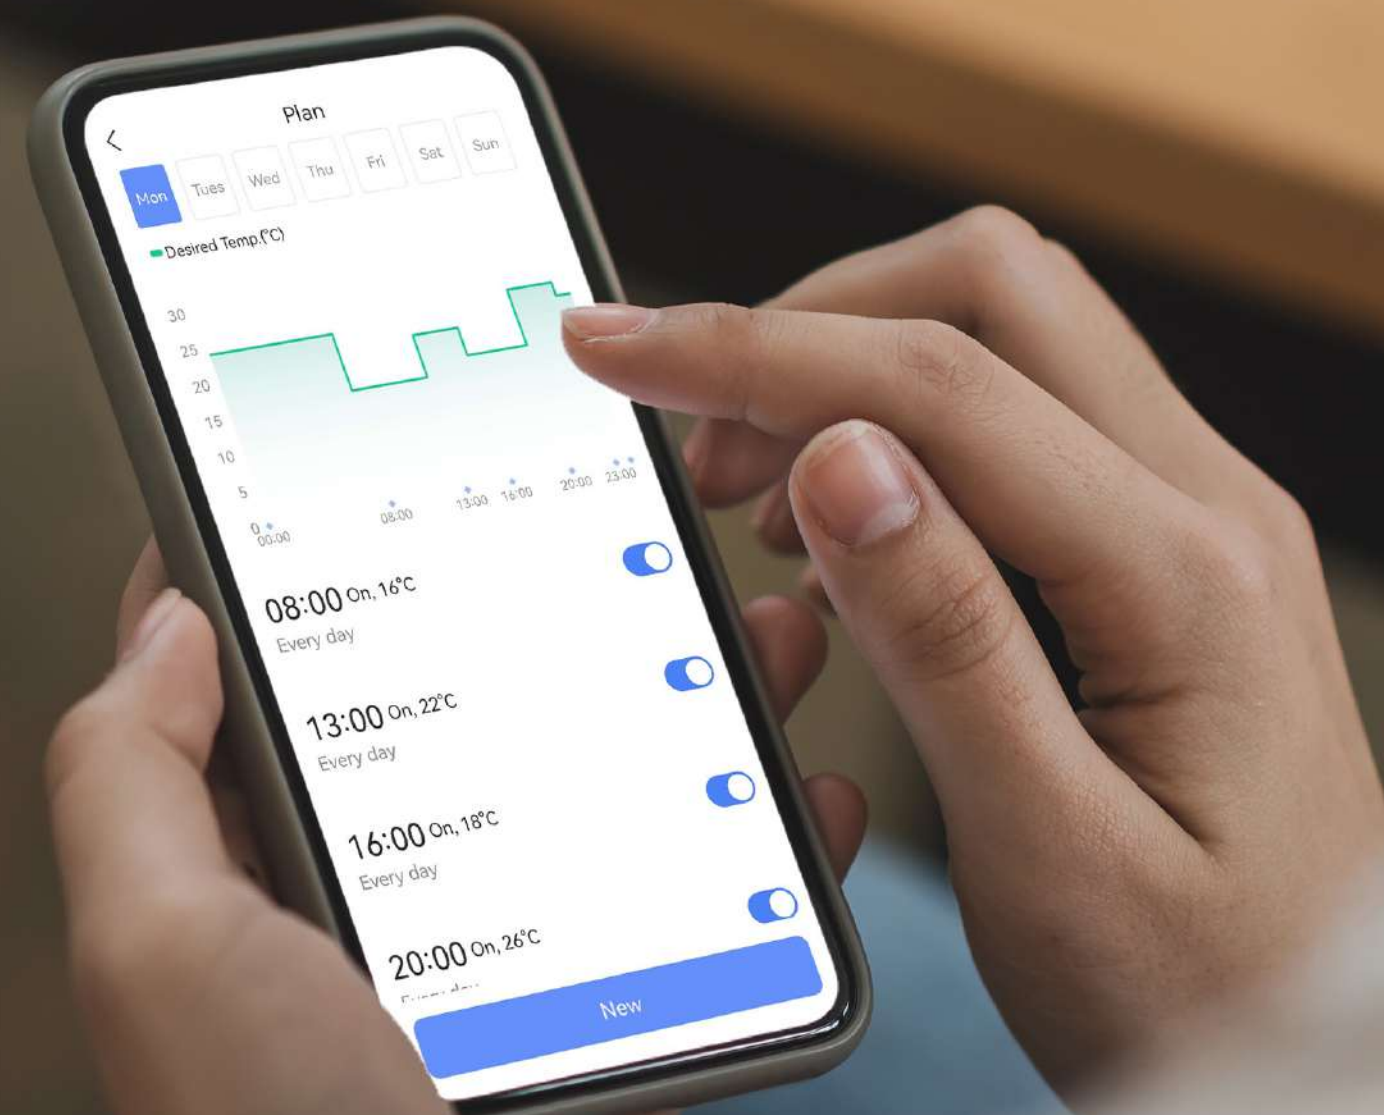

T55

Smart Radiator Thermostat

Requires using with the EZVIZ Home Gateway A3¹

Efficient heating for a cozy home

Introduce T55, EZVIZ's recent innovation to transform a traditional radiator towards modern efficiency and convenience. It includes a wide range of automatic features to better control home heating via EZVIZ App - while maximizing energy cost savings.

Energy-Efficient Heating Control

Easy Control via EZVIZ App

DIY Installation

Safety Design

Home Automation²

Smart Integration with Google Assistant & Amazon Alexa³

Control home temperature from anywhere

There are few things better than a cozy and warm home waiting for you after a long day of hard work. Thanks to the T55, you can set the temperature of your home in advance, or arrange heating schedules during cold days.

A greener way to take care of the whole family

With the T55, it is easier than ever to enjoy comfortable room conditions while lowering energy bills. To better meet the separate needs of the family, it is recommended to set individual T55 in different rooms.

Unlike a traditional standalone radiator thermostat, the T55 thoughtfully offers versatile ways to help heat your home more conveniently.

- Via the physical knob on the device
- Via IF/THEN automations²
- Via EZVIZ app
- Via voice assistants³