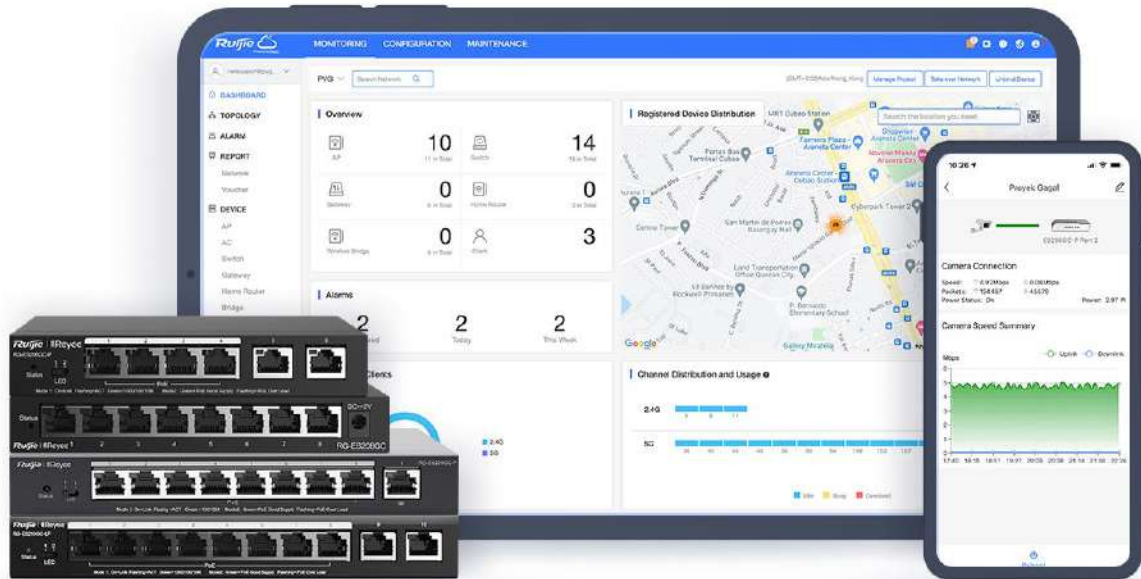

## RG-ES200 Series Switches

Gigabit access switch fits the needs in SMB network

802.3at / 802.3af

Abundant Application Scenarios

Centralized Cloud Management

## Cost-Effective Smart Cloud Managed Switches

ES200 adopts a light-weighted Cloud management design, providing faster response to support richer features.

IP Camera/NVR recognition

Automatic Loop Prevention