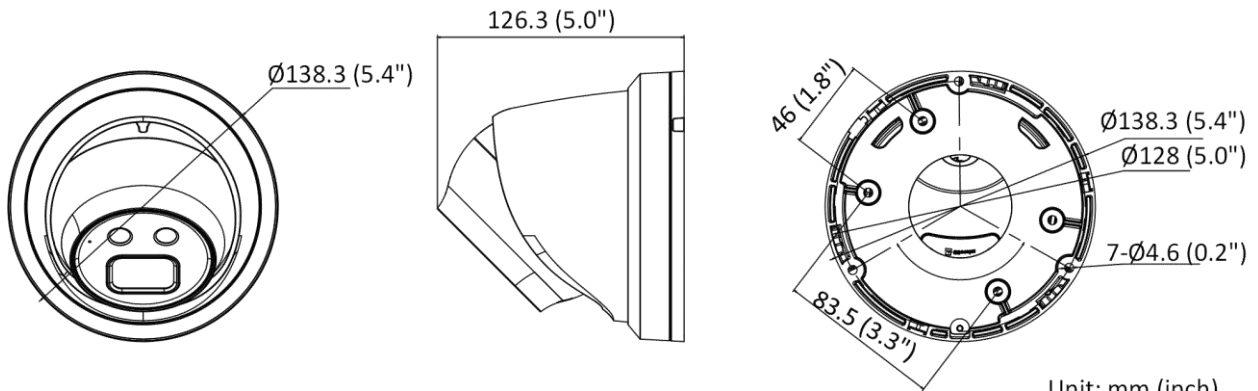

▪ **Dimension**

▪ **Accessory**

▪ **Optional**

DS-1276ZJ-SUS Corner Mount	DS-1275ZJ-SUS Vertical Pole Mount	DS-1271ZJ-140 Pendant Mount	DS-1273ZJ-140(BLACK) Wall Mount	DS-1273ZJ-140B Wall Mount
DS-1273ZJ-140 Wall Mount	DS-1280ZJ-PT6 Junction Box