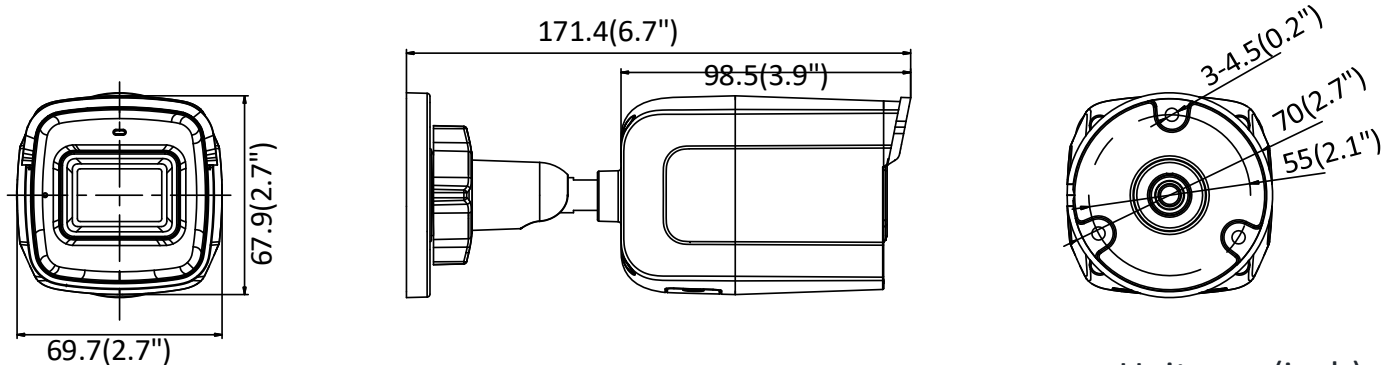

	error, HDD full
Network Storage	Support built-in microSD/SDHC/SDXC card (128G), local storage and NAS (NFS,SMB/CIFS), ANR
Protocols	TCP/IP, ICMP, HTTP, HTTPS, FTP, DHCP, DNS, DDNS, RTP, RTSP, RTCP, PPPoE, NTP, UPnP, SMTP, SNMP, IGMP, 802.1X, QoS, IPv6, UDP, Bonjour
General Function	One-key reset, anti-flicker, heartbeat, mirror, password protection, privacy mask, watermark
API	ONVIF(PROFILE S,PROFILE G), ISAPI
Simultaneous Live View	Up to 6 channels
User/Host	Up to 32 users 3 levels: Administrator, Operator and User
Client	iVMS-4200, Hik-Connect, iVMS-5200, iVMS-4500
Web Browser	IE8+, Chrome 31.0-44, Firefox 30.0-51, Safari 8.0+
Interface	
Communication Interface	1 RJ45 10M/100M self-adaptive Ethernet port
On-board Storage	Built-in microSD/SDHC/SDXC slot, up to 128 GB
Reset Button	Yes
Wi-Fi (-W)	
Wireless Standards	IEEE802.11b, 802.11g, 802.11n
Frequency Range	2.412 GHz - 2.472 GHz
Channel Bandwidth	20/40MHz
Protocols	802.11b: CCK, QPSK, BPSK, 802.11g/n: OFDM
Security	64/128-bit WEP, WPA/WPA2
Transfer Rates	11b: 11Mbps, 11g: 54Mbps, 11n: up to 150Mbps
Wireless Range	50 m
General	
Operating Conditions	-30 °C to +60 °C (-22 °F to +140 °F), Humidity 95% or less (non-condensing)
Power Supply	12 VDC ± 25% PoE: 802.3af, class 3 (without -D model)
Power Consumption and Current	12 VDC, 0.3 A, max. 4 W PoE (802.3af, 36 to 57 V), 0.2 A to 0.1 A, max. 5.5 W (without -D model)
Protection Level	IP67
Material	Front cover: plastic, back cover: metal
Dimensions	69.7 mm × 67.9 mm × 171.4 mm (2.7" × 2.7" × 6.7")
Weight	350g (0.8lb)

Available Models:

DS-2CD2021G1-I (B) (2.8/4/6 mm), DS-2CD2021G1-IW (B) (2.8/4/6 mm), DS-2CD2021G1-IDW (B) (2.8/4/6 mm)

Dimensions

Unit: mm(inch)

Accessory

DS-1280ZI-S
Junction Box

Distributed by

HIKVISION®