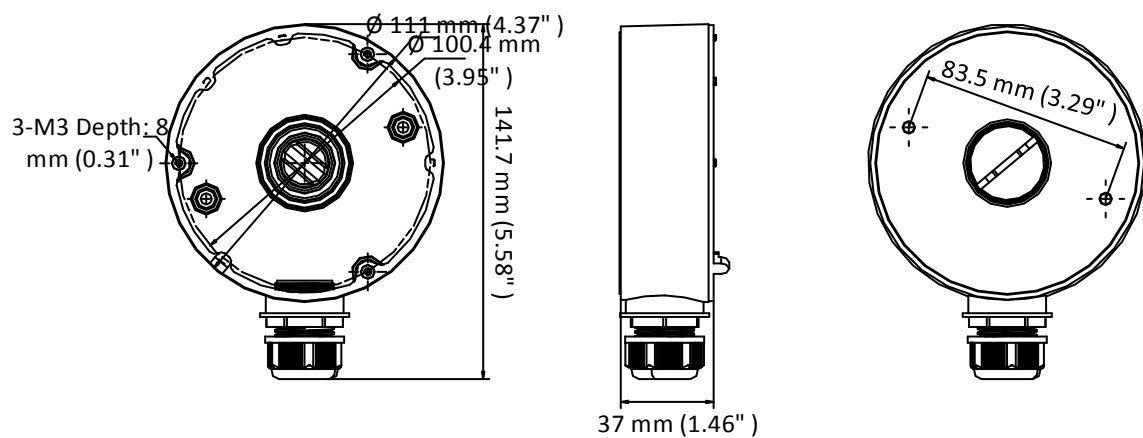

DS-1280ZJ-DM18(Black)

Junction Box

Features

- Aluminum alloy with surface spray treatment
- Side outlet, and bottom outlet
- Interchangeable bottom waterproof cover, and side gland nut
- Applies to both indoor conditions, and outdoor conditions

Dimension

Available Model

DS-1280ZJ-DM18(Black)

Parameter

Model	DS-1280ZJ-DM18(Black)
Parameters	Junction Box
Appearance	Black
Material	Aluminum Alloy
Dimension	141.7 mm × 37 mm × Ø 111 mm (5.58" × 1.46" × Ø 4.37")
Weight	1490 g (3.28 lb.)

Notes

- The junction box should be installed on the flat surface.
- Waterproof rubber is necessary for outdoor application.
- The wall must be capable of supporting at least 3 times as much as the total weight of the camera, and the mount.
- The maximum load capacity of the junction box is 4.5 kg (9.9 lb.).