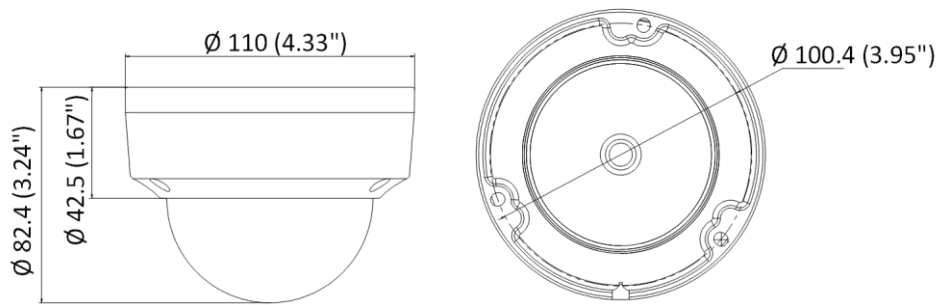

▪ **Dimension**

Unit: mm (inch)

▪ **Accessory**

▪ **Optional**

DS-1275ZJ-SUS Vertical Pole Mount	DS-1272ZJ-110B Wall Mount	DS-1280ZJ-DM18 Junction Box	DS-1276ZJ-SUS Corner Mount	DS-1259ZJ Inclined Ceiling Mount
DS-1271ZJ-110 Pendant Mount	DS-1258ZJ Wall Mount	DS-1250ZJ Rain Shade	DS-1272ZJ-110 Wall Mount