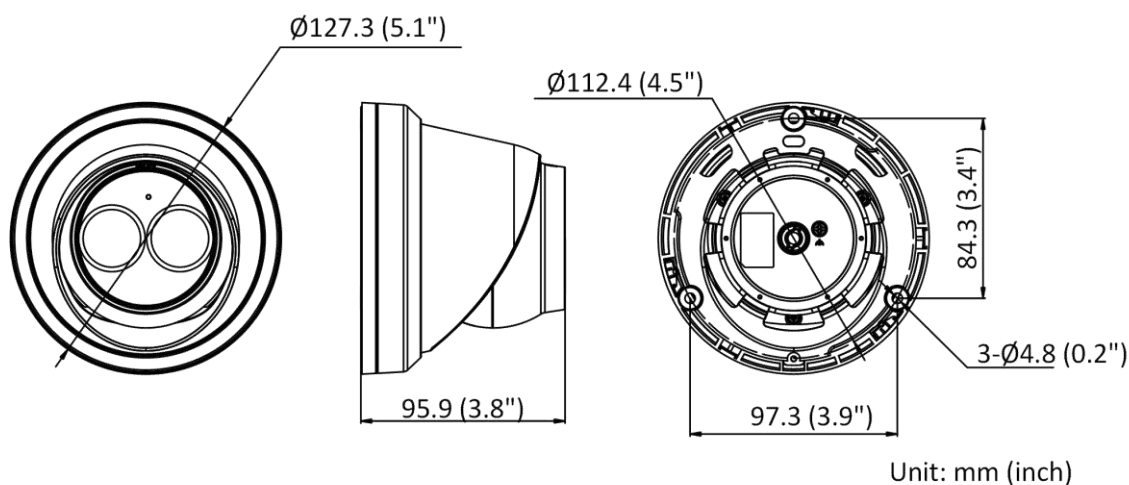

Software Reset	Yes
Storage Conditions	-30 °C to 60 °C (-22 °F to 140 °F). Humidity 95% or less (non-condensing)
Startup and Operating Conditions	-30 °C to 60 °C (-22 °F to 140 °F). Humidity 95% or less (non-condensing)
Power Supply	12 VDC ± 25%, reverse polarity protection PoE: 802.3af, Class 3
Power Consumption and Current	12 VDC, 0.45 A, max. 5.5 W PoE (802.3af, 36 V to 57 V), 0.18 A to 0.11 A, max. 6.5 W
Power Interface	Ø5.5 mm coaxial power plug
Material	Aluminum alloy body
Dimension	Ø127.3 × 95.9 mm (Ø5.01" × 3.78")
Package Dimension	150 × 150 × 141 mm (5.9" × 5.9" × 5.6")
Weight	Approx. 600 g (1.3 lb.)
With Package Weight	Approx. 816 g (1.8 lb.)
Approval	
EMC	FCC (47 CFR Part 15, Subpart B); CE-EMC (EN 55032: 2015, EN 61000-3-2: 2014, EN 61000-3-3: 2013, EN 50130-4: 2011 +A1: 2014); RCM (AS/NZS CISPR 32: 2015); IC (ICES-003: Issue 6, 2016); KC (KN 32: 2015, KN 35: 2015)
Safety	UL (UL 60950-1); CB (IEC 60950-1:2005 + Am 1:2009 + Am 2:2013); CE-LVD (EN 60950-1:2005 + Am 1:2009 + Am 2:2013); BIS (IS 13252(Part 1):2010+A1:2013+A2:2015)
Environment	CE-RoHS (2011/65/EU); WEEE (2012/19/EU); Reach (Regulation (EC) No 1907/2006)
Protection	IP67 (IEC 60529-2013)

▪ Available Model

DS-2CD2323G2-I (2.8/4 mm)

DS-2CD2323G2-IU (2.8/4 mm)

▪ Dimension