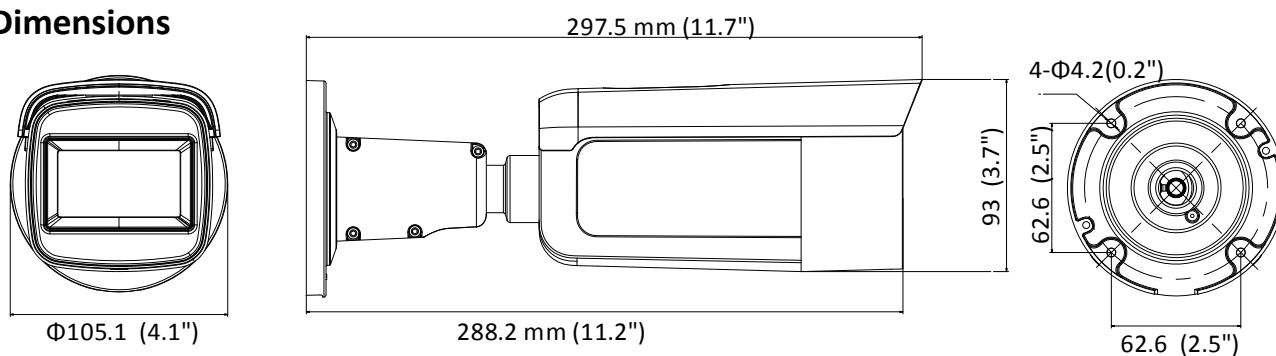

Material	Metal
Dimensions	Φ 105.1 × 297.5 mm (Φ 4.1" × 11.7")
Weight	Camera: Approx. 1285 g (2.8 lb.) With Package: Approx. 1964 g (4.3 lb.)

Available Model:

DS-2CD2663G1-IZ(2.8 to 12 mm), DS-2CD2663G1-IZS(2.8 to 12 mm)

Dimensions

Accessories