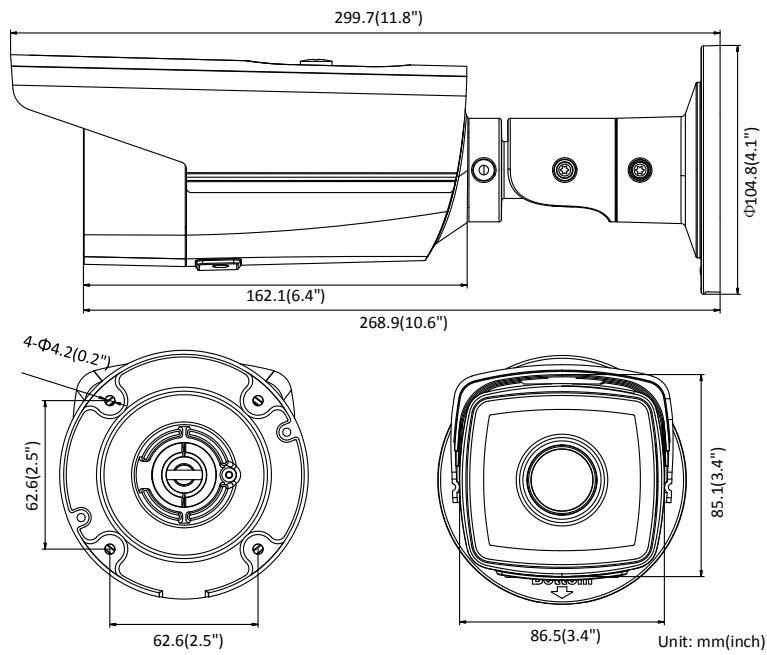

Weight	Camera: 1200 g (2.7 lb.)

Available Models

DS-2CD2T45FWD-I5(2.8/4/6/8/12 mm), DS-2CD2T45FWD-I8(2.8/4/6/8/12 mm)

Dimension

Accessory