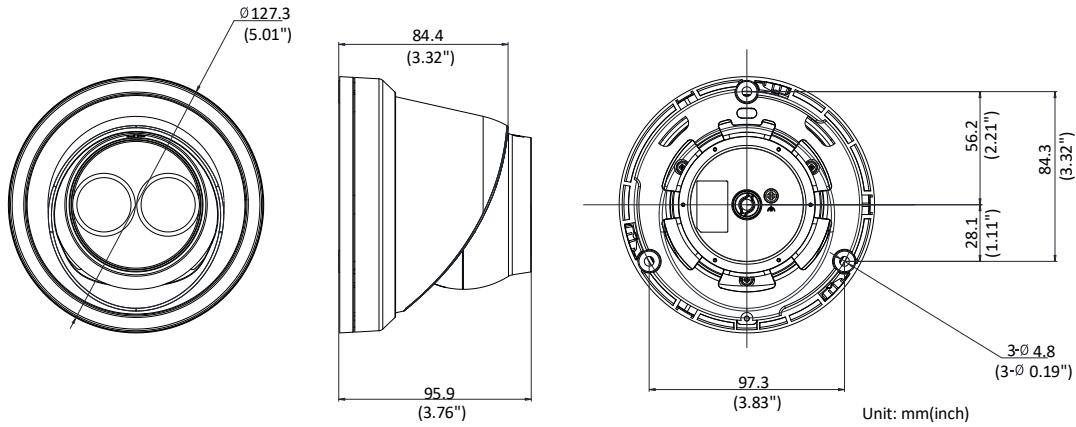

Available Model

DS-2CD2345FWD-I (2.8/4/6/8/12 mm)

Dimension

Accessory