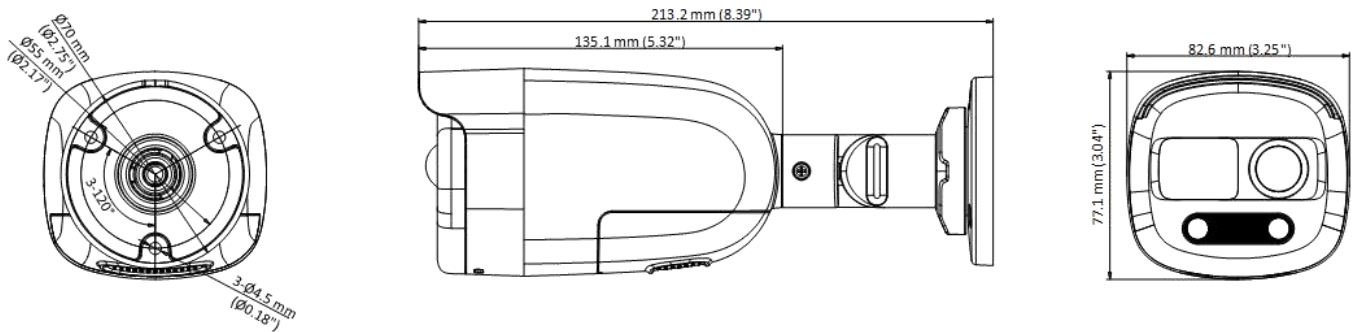

Power Supply	12 VDC $\pm$ 25% <i>*You are recommended to use one power adapter to supply the power for one camera.</i>
Power Consumption	Max. 8.5 W
Protection Level	IP67
Material	Front Cover: Metal Main Body: Plastic
White Light Range	Up to 40 m
PIR Range	Angle: 110°, Range: 11 m
Communication	HIKVISION-C
Dimensions	77.1 mm $\times$ 82.6 mm $\times$ 213.2 mm (3.04" $\times$ 3.25" $\times$ 8.39")
Weight	Approx. 452 g (1.00 lb.)

Available Model

DS-2CE12DFT-PIRXOF

Dimension

Accessory