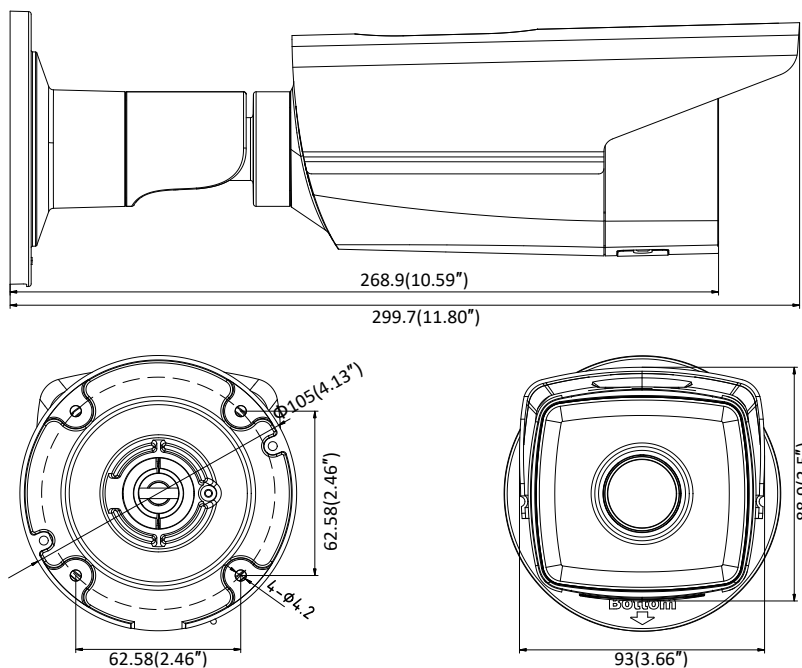

▪ Typical Application

Hikvision products are classified into three levels according to their anti-corrosion performance. Refer to the following description to choose for your using environment.

This model has NO SPECIFIC PROTECTION.

Level	Description
Top-level protection	Hikvision products at this level are equipped for use in areas where professional anti-corrosion protection is a must. Typical application scenarios include coastlines, docks, chemical plants, and more.
Moderate protection	Hikvision products at this level are equipped for use in areas with moderate anti-corrosion demands. Typical application scenarios include coastal areas about 2 kilometers (1.24 miles) away from coastlines, as well as areas affected by acid rain.
No specific protection	Hikvision products at this level are equipped for use in areas where no specific anti-corrosion protection is needed.

Dimensions

Unit: mm (inch)