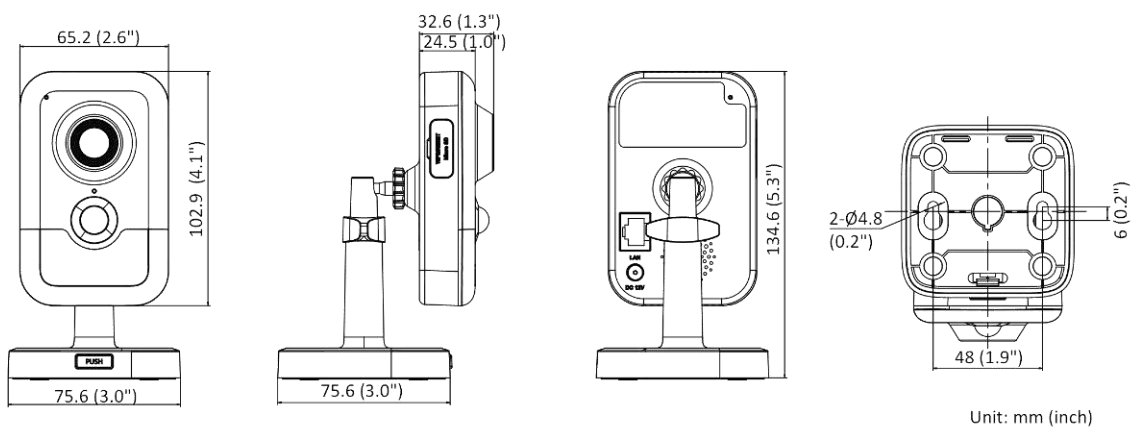

▪ **Available Model**

DS-2CD2421G0-IW (2/2.8/4 mm)

DS-2CD2421G0-I (2/2.8/4 mm)

DS-2CD2421G0-IDW (2/2.8/4 mm)

▪ **Dimension**

2 mm Model

2.8 and 4 mm Model

Distributed by