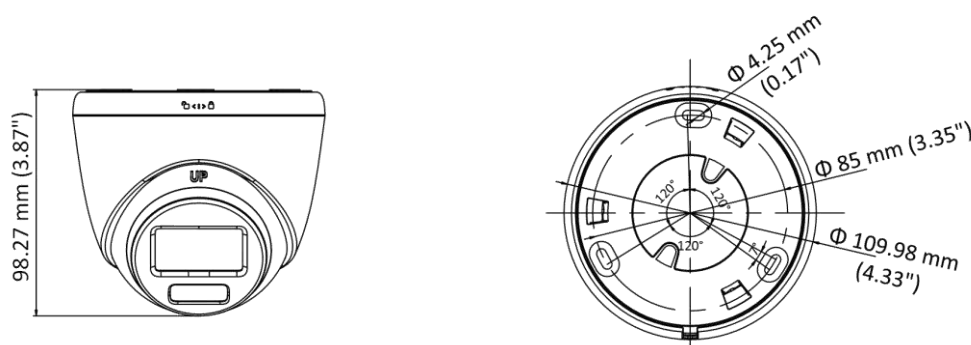

▪ Available Model

DS-2CE72DF0T-F

▪ Dimension