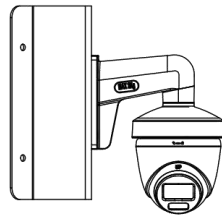

DS-1276ZJ-SUS

▪ Accessory