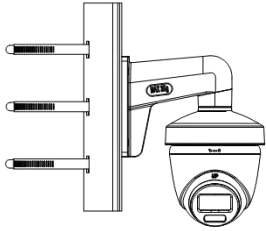

▪ Accessory

DS-1275ZJ-SUS