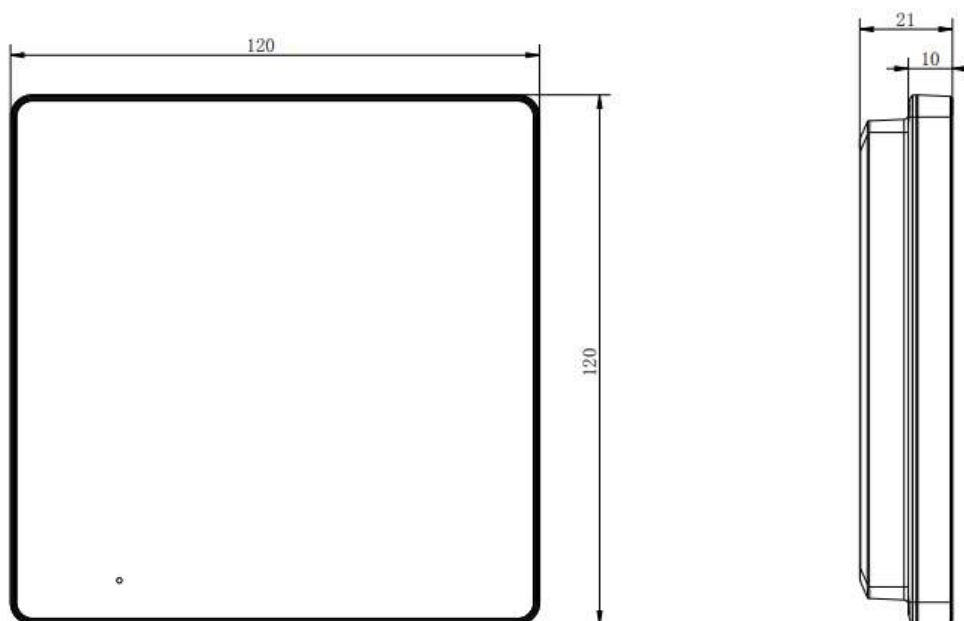

General	
Button	9 touch buttons
Installation	Wall mounting, table mounting
Indicator	/
Weight	With package: 336.6 g (0.7 lbs) Without package: 197.8 g (0.4 lbs)
Protective level	/
Working temperature	-10 °C to 50 °C (14 °F to 122 °F)
Working humidity	10% to 90%
Dimensions	120 mm × 120 mm × 21 mm (4.7" × 4.7" × 0.83")
Application environment	Indoor
Power consumption	≤ 4 W
Language	English, French, Portuguese, Portuguese (Brazil), Spanish, Russian, German, Italian, Polish, Turkish, Vietnamese, Arabic, Czech, Hungarian, Dutch, Romanian, Bulgarian, Ukrainian, Croatian, Serbian, Greek, Lithuanian, Estonian, Latvian, Norwegian Danish, Slovenian, Slovak, Swedish, Finnish, Traditional Chinese, Mongolian, Hebrew, Kazakh, Uzbek
Power supply	IEEE802.3af, Standard PoE, 12 VDC

▪ Available Model

DS-KH6110-WE1

▪ Dimension