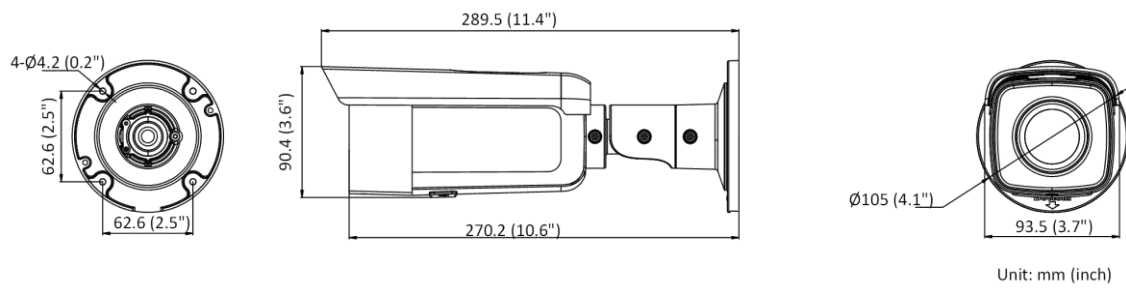

▪ Available Model

DS-2CD2T46G2-2I (2.8/4/6 mm)

DS-2CD2T46G2-2I (2.8 mm) (Black)

DS-2CD2T46G2-4I (2.8/4/6 mm)

DS-2CD2T46G2-4I (4 mm) (Black)

▪ **Dimension**

▪ **Accessory**

▪ **Optional**