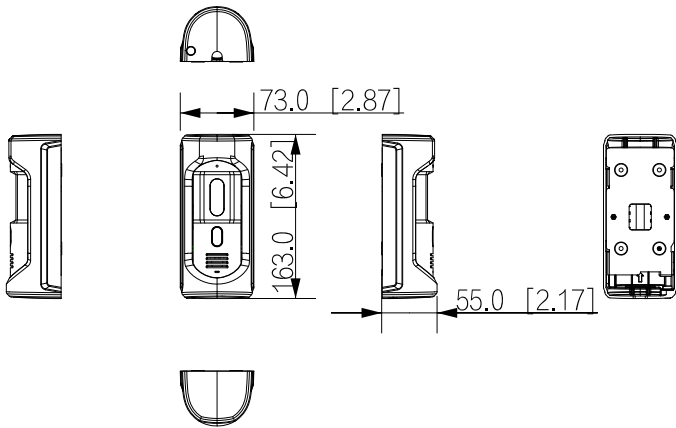

Protection	IP65 IK10
Operating Temperature	-40 °C to +60 °C (-40 °F to +140 °F)
Operating Humidity	10%–90% (RH), non-condensing
Operating Altitude	0 m–3,000 m (0 ft–9,842.51 ft)
Power Consumption	≤ 2.5 W (standby), ≤ 5 W (working)
Gross Weight	0.8 kg (1.76 lb)
Net Weight	0.3 kg (0.66 lb)

Ordering Information

Type	Model	Description
IP Villa Door Station	DHI-VTO2101E-P-S2	Dahua Linux Grey Metal IP Villa Door Station

Dimensions (mm[inch])