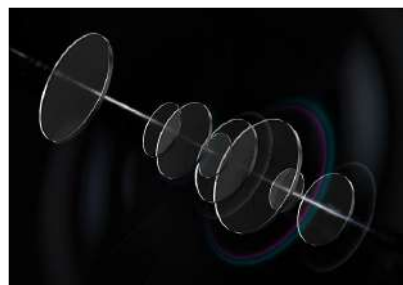

ColorPro Night Vision

As Pro series products, Tapo C325WB offers more significant night vision performance than traditional color night vision cameras, capturing vivid colors under ultra low-light conditions even without any spotlights, Enjoy its professional protection with clearer view even during pitch-black nights.

F1.0 Super-Aperture Lens

Allows 4 × more light^Δ to pass through the camera lens, making it ideal for ultra low-light conditions.

1/1.79" Large Sensor

Maximizes the utilization of perceived light with larger target surface and higher sensitivity to render more colors.

^ΔCompared with cameras with F2.0 lens.

// Highlight

2K QHD Crystal Clear View

With a resolution of 2688 × 1520, Tapo C325WB reveals highly-detailed images.

Person/Animal/Vehicle Detection*

Smart AI identifies vehicles, people, and even animals, notifying you as needed*.