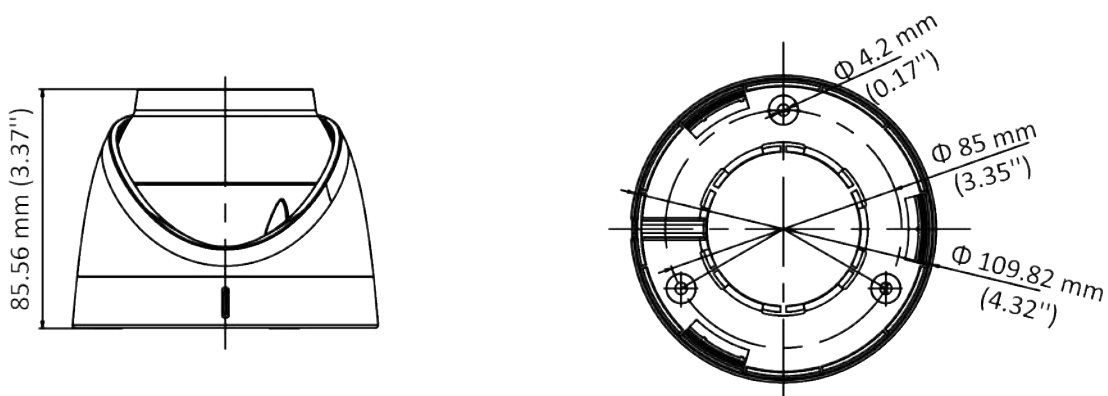

General	
Power Consumption	Max. 3.5 W
Protection Level	IP67
Material	Main Body: Metal Enclosure: Plastic
White Light Range	Up to 20 m
Communication	HIKVISION-C
Dimensions	Φ 109.82 mm × 85.56 mm (4.32" × 3.37")
Weight	Approx. 350 g (0.77 lb.)

Available Model

DS-2CE72HFT-F28

Dimension