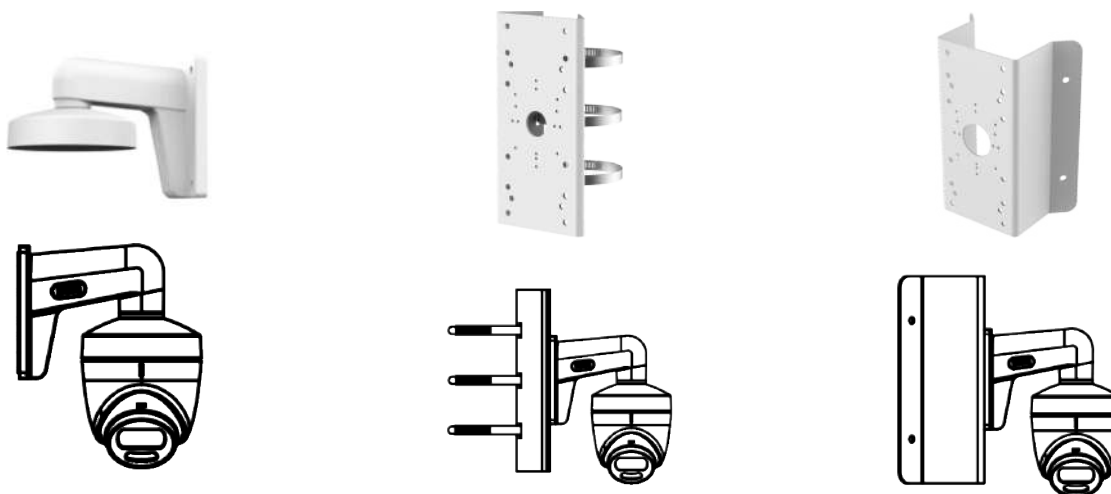

Specification

Camera	
Image Sensor	5 MP CMOS
Signal System	PAL/NTSC
Resolution	2560 (H) × 1944 (V)
Frame Rate	TVI: 5MP@20fps, 4MP@30fps, 4MP@25fps, 1080p@30fps, 1080p@25fps CVI: 4MP@30fps, 4MP@25fps AHD: 5MP@20fps, 4MP@30fps, 4MP@25fps CVBS: PAL/NTSC
Min. illumination	0.0005 Lux @ (F1.0, AGC ON), 0 Lux with White Light
Shutter Time	PAL: 1/25 s to 1/50, 000 s NTSC: 1/30 s to 1/50, 000 s
Slow Shutter	Max. 16 times
Lens	2.8 mm fixed lens
Horizontal Field of View	2.8 mm, horizontal FOV: 99.7°, vertical FOV: 72°, diagonal FOV: 139.8°
Lens Mount	M16
Strobe Light Alarm	Yes
Day & Night	Color
WDR (Wide Dynamic Range)	≥130 dB
Angle Adjustment	Pan: 0 to 360°, Tilt: 0 to 75°, Rotation: 0 to 360°
Menu	
White Light	Auto/Off
Image Mode	STD/HIGH-SAT
AGC	Yes
Day/Night Mode	Color
White Balance	Auto/Manual
AE (Auto Exposure) Mode	WDR/BLC/HLC/Global/HLS/Anti-banding
Privacy Mask	4 programmable privacy masks
Motion Detection	4 programmable motion areas
Noise Reduction	3D DNR
Language	English
Function	Brightness, Sharpness, Mirror, Smart Light
Interface	
Video Output	Switchable TVI/AHD/CVI/CVBS
General	
Operating Conditions	-40 °C to 60 °C (-40 °F to 140 °F), humidity 90% or less (non-condensing)
Power Supply	12 VDC ± 25% <i>*You are recommended to use one power adapter to supply the power for one camera.</i>

General	
Power Consumption	Max. 3.5 W
Protection Level	IP67
Material	Main Body: Metal Enclosure: Plastic
White Light Range	Up to 20 m
Communication	HIKVISION-C
Dimensions	Φ 109.82 mm × 85.56 mm (4.32" × 3.37")
Weight	Approx. 350 g (0.77 lb.)

Available Model

DS-2CE72HFT-F28

Dimension

Accessory

DS-1272ZJ-110-TRS
Wall Mount

DS-1275ZJ-SUS
Vertical Pole Mount

DS-1276ZJ-SUS
Corner Mount

DS-1280ZJ-S
Junction Box