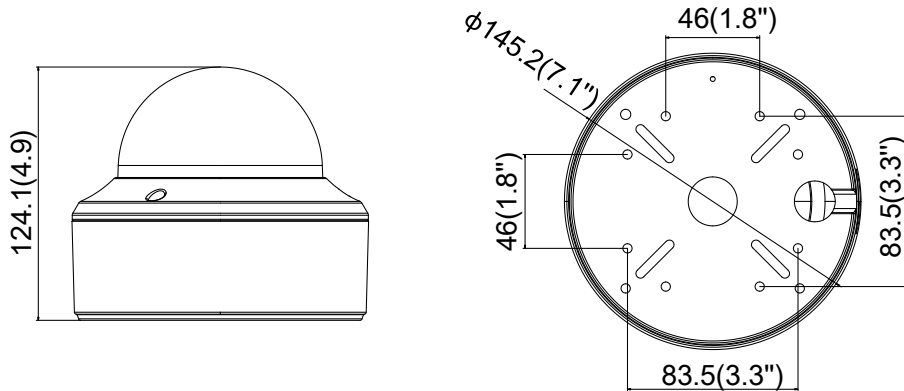

Order Models

DS-2CE56F7T-VPIT3Z, DS-2CE56F7T-AVPIT3Z

Dimensions

Unit: mm

Accessories

Wall Mounting

Vertical Pole Mounting

Corner Mounting

Pendant Mounting

Wall Mounting

In-ceiling Mounting

Inclined Ceiling Mounting

Distributed by