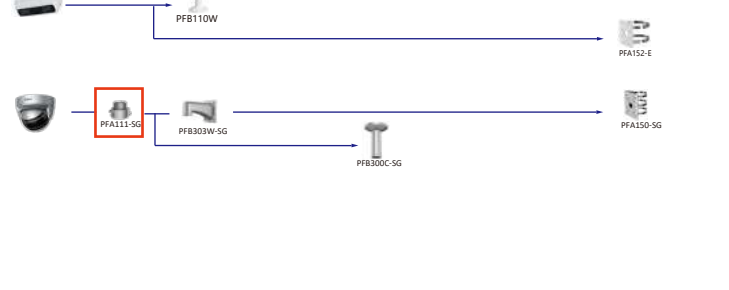

Shape	Special Camera	Shape	Special Camera
	PSDW82442M-A270-D440 PSDW81842M-A360-D237 PSDW8842M-A180-D237		PSDW81642S-A360-D425 PSDW81642S-A360-D425 PSDW8842S-A180-D425 PSDW8842S-A180-D425
	IPC-HDW8441X-3D IPC-HDW8341X-BV-3D		IPC-PDBW8840-A180