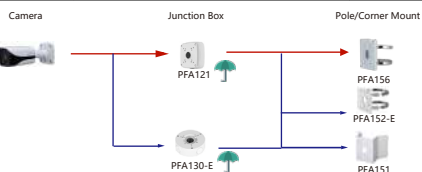

## Selection of Lens(510N-E Series)

Shape	Box Camera	Lens			
	IPC-HF5241E-E	PLZ21CO-P PLZ21CO-D PLZ20CO-P	PLZ20CO-D PFL50-L12M-AIR PFL35-L12M-AIR	PFL010542-A12PE PFL0550-E6D PFL2712-E6D	
	IPC-HF5242E-E-MF	PLZ21CO-P PLZ21CO-D PLZ20CO-P	PLZ20CO-D PFL50-L12M-AIR PFL35-L12M-AIR	PFL010542-A12PE	
	IPC-HF5442E-E	PLZ21CO-P PLZ21CO-D PLZ20CO-P	PLZ20CO-D PFL50-L12M-AIR PFL35-L12M-AIR	PFL010542-A12PE	
	IPC-HF71242F	PLZ21CO-P PLZ21CO-D PLZ20CO-P	PLZ20CO-D PFL50-L12M-AIR PFL35-L12M-AIR	PFL010542-A12PE PFL0550-E6D PFL2712-E6D	

## Selection of Box Camera

Selection of IP&CVI Bullet Camera

Shape	IP Camera	CVI Camera
	IPC-HFW5241/5442/5541E-SE	HAC-HFW2802/2501E-A

Shape	IP Camera	CVI Camera
	IPC-HFW13305-S5 IPC-HFW13305-S5 IPC-HFW13305-S4 IPC-HFW13305-S4 IPC-HFW22315-S-52 IPC-HFW22305-S-52 IPC-HFW24315-S-52 IPC-HFW25315-S-52 IPC-HFW28315-S-52 IPC-HFW24395-SA-LED-52 IPC-HFW2395-SA-LED-52 IPC-HFW12395I-LED-55 IPC-HFW12395I-A-LED-55 IPC-HFW15305-S6 IPC-HFW18305-S6 IPC-HFW4241E-AS IPC-HFW441E-AS IPC-HFW541E-AS	HAC-HFW12005 HAC-HFW18015 HAC-HFW2509T-A-LED HAC-HFW2289T-A-LED HAC-HFW1809T-A-LED HAC-HFW1509T-A-LED-POC HAC-HFW1509T(A)-LED HAC-HFW1339T(A)-LED HAC-ME1500D-LS HAC-ME1200D-LS HAC-ME1800B-L HAC-ME1500B-L HAC-ME1200B-L HAC-ME1800B-LS HAC-ME1500B-LS HAC-ME1200B-LS HAC-ME1500T(L)-A HAC-ME1200T(L)-A HAC-HFW1809TLM-A-LED HAC-HFW1509TLM(A)-LED HAC-HFW1239TLM(A)-LED HAC-HFW1239TLM(A)-LED HAC-B2A21/51 HAC-B2A21/51-Z HAC-HFW1500/1231/1200CM(A) HAC-HFW2501CM-A HAC-HFW2241CM-A HAC-HFW1509C(A)-LED HAC-HFW1500C(A) HAC-HFW1239C(A)-LED HAC-HFW1239C(A) HAC-HFW1200C(A) HAC-HFW1800R HAC-HFW1200R HAC-HFW1800T(L)-A HAC-HFW1801T(L)-A HAC-HFW1500T(L)-A HAC-HFW1200T(L)-A HAC-HFW1809TLM(A)-LED HAC-HFW1509TLM(A)-LED HAC-HFW1239TLM(A)-LED HAC-HFW1239TLM(A)-LED HAC-B2A21/51