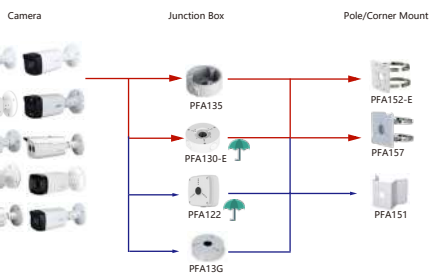

Shape	IP Camera	CVI Camera
	IPC-HFW3241M-AS-12 IPC-HFW3441M-AS-12 IPC-HFW1230M-A-11-B-55 IPC-HFW1230M-A-12-B-55 IPC-HFW3241DF-A5-4G	

Shape	IP Camera	CVI Camera
	IPC-HFW57842-Z-5G-LED IPC-MFW7442K1-Z4-T40 IPC-MFW7442K1-Z7-T40 IPC-MFW7842K1-Z4-T20 IPC-MFW7842K1-Z7-T20	

Selection of IP&CVI Bullet Camera

Shape	IP Camera	CVI Camera
	IPC-HFW5241T-SE IPC-HFW5242T-ASE-MF IPC-HFW5241T-ASE IPC-HFW5442T-SE IPC-HFW5442T-ASE IPC-HFW5411T-SE IPC-HFW5411T-ASE IPC-HFW5842T-ASE-S2 IPC-HFW5411T-AS-PV IPC-HFW5241T-AS-PV IPC-HFW5449T1-ASE-02 IPC-HFW5849T1-ASE-LED IPC-HFW5449T-ASE-LED	HAC-HFW1509MH-A-LED HAC-HFW1239MH-A-LED HAC-HFW2802T-Z-AI-DP HAC-HFW2802T-A-08 HAC-HFW2402T-Z-AI-DP HAC-HFW2402T-08-A HAC-HFW1509TLM(A)-A HAC-HFW1339TLM(A)-A HAC-HFW1800TH-8 HAC-HFW1800TH-4 HAC-HFW1801TH-8 HAC-HFW1801TH-4 HAC-HFW1231R-Z-A-DP HAC-HFW1231R-Z-A HAC-HFW1200R-Z-IRE6(A) HAC-B4A21-VF HAC-HFW1500TH-4 HAC-HFW1200TH-8 HAC-HFW1200TH-4 IPC-HFW54971-ZE-LED IPC-HFW54971-ZE-LED IPC-HFW54971-ZE-LED HAC-HFW1801D HAC-HFW1500D HAC-HFW1200D HAC-HFW1801R-Z-IRE6(A) HAC-HFW1500R-Z-IRE6(A) HAC-HFW1500R-Z-IRE6-A-DP HAC-HFW1231R-Z-A-DP HAC-HFW1231R-Z-A HAC-HFW1200R-Z-IRE6(A) HAC-B4A21-VF