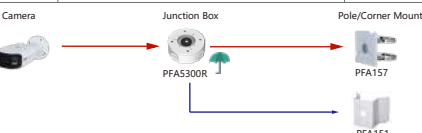

Shape	IP Camera	CVI Camera
	IPC-PFW5849-A180-E2