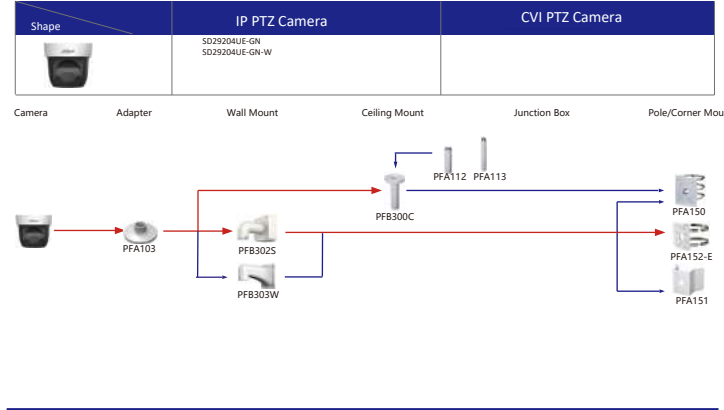

Selection of PTZ Camera