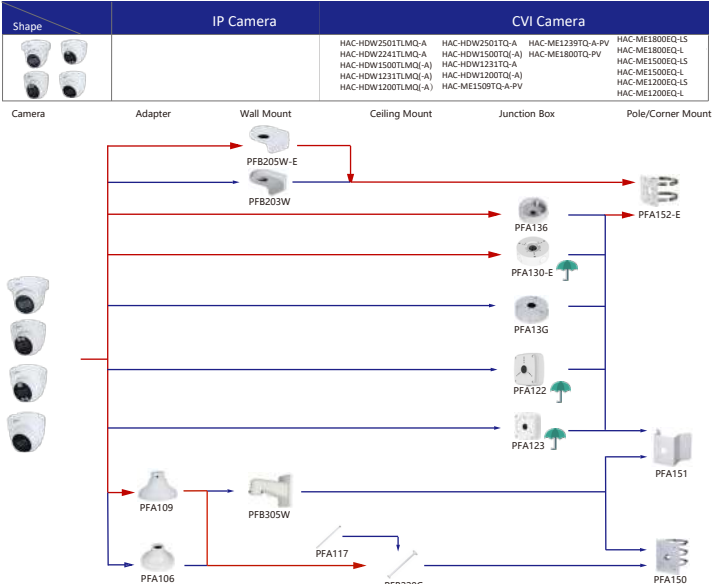

Selection of IP&CVI Eyeball Camera

Shape	IP Camera	CVI Camera
	IPC-HDW3841EM-S-S2 IPC-HDW3841EM-A-S IPC-HDW3541EM-S-S2 IPC-HDW3441EM-S-S2 IPC-HDW3231EM-S-S2 IPC-HDW5241TM-ASE IPC-HDW5442TM-ASE IPC-HDW5541TM-ASE	HAC-HDW1801EM(A)-A HAC-HDW12003M(A)-A HAC-HDW2802T-A HAC-HDW2402T-A HAC-HDW2509T-A-LED HAC-HDW2249T-A-LED HAC-HDW1809T-A-LED HAC-HDW1509T-IL-A HAC-HDW1509T-A-LED-POC

Shape	IP Camera	CVI Camera
	IPC-T1820/40 IPC-T1820-L	HAC-HDW1800TL-A HAC-HDW1801TL(A)-A HAC-HDW1200TL-A

Selection of IP&CVI Eyeball Camera

Shape	IP Camera	CVI Camera
	IPC-HDW5242T-ZE-MF IPC-HDW5241T-ZE IPC-HDW5442T-ZE IPC-HDW5541T-ZE IPC-HDW5842T-ZE-S2 IPC-HDW1230T-ZS-S5 IPC-HDW5541H-ASE-PV IPC-HDW5241H-ASE-PV IPC-HDW5541H-AS-PV IPC-HDW5241H-AS-PV IPC-HDW5497M-SE-LED IPC-HDW5842TM-SE-S2	HAC-HDW2802T-Z-A HAC-HDW2802T-Z-A-DP HAC-HDW2501T-Z-A HAC-HDW2501T-Z-A-DP HAC-HDW2402T-Z-A HAC-HDW2402T-Z-A-DP HAC-HDW2241T-Z-A HAC-HDW2241T-Z-A-DP HAC-HDW2241T-Z-A-DP HAC-HDW2241T-Z-A-DP HAC-HDW1509T-Z-A-LED-DP HAC-HDW1509T-Z-A-LED HAC-HDW1500T-Z-A-DP HAC-HDW1239T-Z-A-LED-DP HAC-HDW1239T-Z-A-LED HAC-HDW1231T-Z-A HAC-HDW1231T-Z-A-DP HAC-HDW1231T-Z-A HAC-HDW1200T-Z(A)-A HAC-ME1809H-A-PV-POC HAC-ME1809H-A-PV HAC-ME1509H-A-PV HAC-ME1239H-A-PV HAC-T3A51-Z HAC-T3A21-Z HAC-T3A21-VF

Selection of IP&CVI Eyeball Camera

Shape	IP Camera	CVI Camera
		HAC-HDW1200M HAC-HDW1800M HAC-HDW1801M HAC-T2A51 HAC-T2A21 HAC-HDW1509TLM-A-LED HAC-HDW2501TLM-A HAC-HDW2249TLM-A-LED HAC-HDW2241TLM(A)-A HAC-HDW1809TLM(A)-A HAC-HDW1801TLM(A)-A HAC-HDW1231TLM(A)-A HAC-HDW1200TLM(A)-A HAC-HDW1500TLM-A HAC-HDW1239T(A)-A HAC-HDW1231TLM(A)-A HAC-HDW1200TLM(A)-A

Shape	IP Camera	CVI Camera
	IPC-HDW2231T-AS-S2 IPC-HDW2230T-AS-S2 IPC-HDW2431T-AS-S2	

Selection of IP&CVI Eyeball Camera

Shape	IP Camera	CVI Camera
	IPC-HDW1230S-S5	HAC-T1A21/S1 HAC-HDW1200R

Selection of PTZ Camera