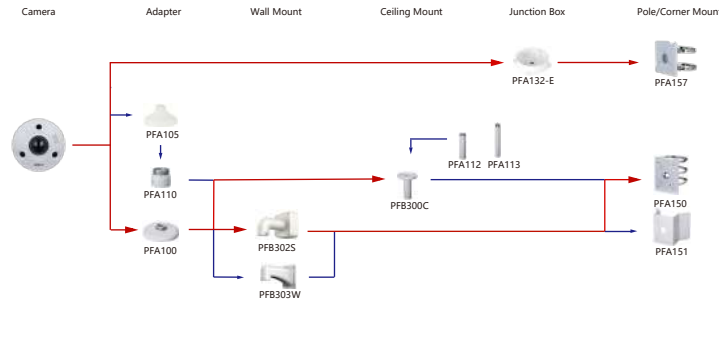

Shape	IP Camera	CVI Camera
	DH-IPC-HFW58420K1P-Z-5G	

Selection of IP&CVI Dome Camera

Shape	IP Camera	CVI Camera
	IPC-HDBW5442E-ZE IPC-HDBW5442E-ZHE IPC-HDBW5241E-ZHE IPC-HDBW5241E-ZE IPC-HDBW5241E-ZSE IPC-HDBW5442E-ZE-OPAT IPC-HDBW5441E-ZE-OPAT IPC-HDBW5831E-ZSE IPC-HDBW5831E-ZE IPC-HDBW5231E-ZE-HDMI IPC-HDBW5842E-ZE-S2 IPC-HDBW5842E-ZE-S2 IPC-HDBW5541E-ZE IPC-HDBW5541E-ZSE IPC-HDBW5442E-Z4E	HAC-HDBW7442H-Z-S2 IPC-HDBW742H-Z4-S2 IPC-HDBW7842H-Z-S2 IPC-HDBW7842H-Z4-S2 IPC-HDBW7242H-Z2 IPC-HDBW5842H-Z4HE-S2 IPC-HDBW5842H-ZHE-S2 IPC-HDBW5442H-Z4E IPC-HDBW5442H-ZHE IPC-HDBW5242H-ZE-MF IPC-HDBW5242H-ZE-MF IPC-HDBW841H-Z4-LB IPC-HDBW841H-Z-LB IPC-HDBW5442E-Z4E

Selection of IP&CVI Dome Camera

Shape	IP Camera	CVI Camera
	IPC-EBW 81242-AS-S2 IPC-EBW81242-AS-IPC-S2 IPC-EBW8842-AS IPC-EBW8842-AS-IPC IPC-EBW81230 IPC-EBW8630	HAC-EBW3802

Shape	IP Camera	CVI Camera
	IPC-EB5541-AS IPC-EB5541-M12-SA IPC-EB5541-M-AS	HAC-EB2401