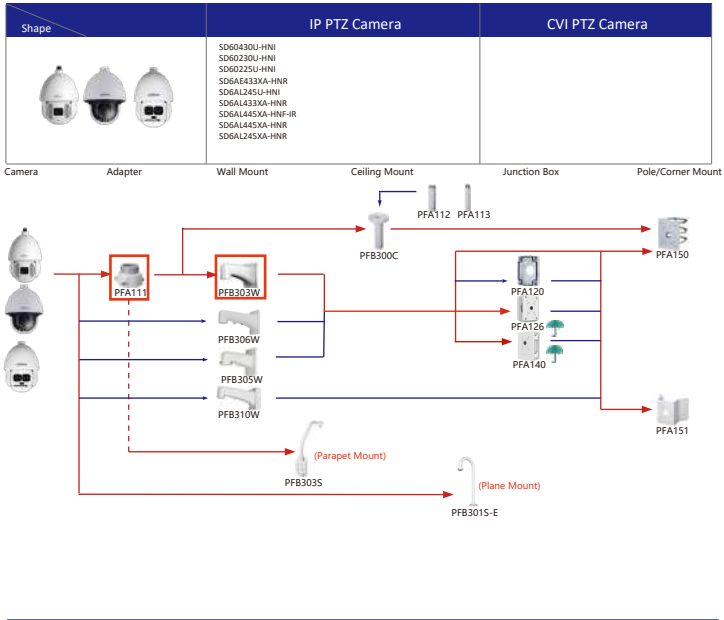

Shape	IP Camera	CVI Camera
	IPC-T1820/40 IPC-T1820-L	HAC-HDW1800TL-A HAC-HDW1801TL(A)-A HAC-HDW1200TL-A

Selection of IP&CVI Eyeball Camera

Shape	IP Camera	CVI Camera
	IPC-HDW5242T-ZE-MF IPC-HDW5241T-ZE IPC-HDW5442T-ZE IPC-HDW5541T-ZE IPC-HDW5842T-ZE-S2 IPC-HDW1230T-ZS-S5 IPC-HDW5541H-ASE-PV IPC-HDW5241H-ASE-PV IPC-HDW5541H-AS-PV IPC-HDW5241H-AS-PV IPC-HDW5497M-SE-LED IPC-HDW5842TM-SE-S2	HAC-HDW2802T-Z-A HAC-HDW2802T-Z-A-DP HAC-HDW2501T-Z-A HAC-HDW2501T-Z-A-DP HAC-HDW2402T-Z-A HAC-HDW2402T-Z-A-DP HAC-HDW2241T-Z-A HAC-HDW2241T-Z-A-DP HAC-HDW2241T-Z-A-DP HAC-HDW2241T-Z-A-DP HAC-HDW1509T-Z-A-LED-DP HAC-HDW1509T-Z-A-LED HAC-HDW1500T-Z-A-DP HAC-HDW1239T-Z-A-LED-DP HAC-HDW1239T-Z-A-LED HAC-HDW1231T-Z-A HAC-HDW1231T-Z-A-DP HAC-HDW1231T-Z-A HAC-HDW1200T-Z(A)-A HAC-ME1809H-A-PV-POC HAC-ME1809H-A-PV HAC-ME1509H-A-PV HAC-ME1239H-A-PV HAC-T3A51-Z HAC-T3A21-Z HAC-T3A21-VF

Selection of IP&CVI Eyeball Camera

Shape	IP Camera	CVI Camera
		HAC-HDW1200M HAC-HDW1800M HAC-HDW1801M HAC-T2A51 HAC-T2A21 HAC-HDW1509TLM-A-LED HAC-HDW2501TLM-A HAC-HDW2249TLM-A-LED HAC-HDW2241TLM(A)-A HAC-HDW1809TLM(A)-A HAC-HDW1801TLM(A)-A HAC-HDW1231TLM(A)-A HAC-HDW1200TLM(A)-A HAC-HDW1500TLM-A HAC-HDW1239T(A)-A HAC-HDW1231TLM(A)-A HAC-HDW1200TLM(A)-A

Shape	IP Camera	CVI Camera
	IPC-HDW2231T-AS-S2 IPC-HDW2230T-AS-S2 IPC-HDW2431T-AS-S2	

Selection of IP&CVI Eyeball Camera

Shape	IP Camera	CVI Camera
	IPC-HDW1230S-S5	HAC-T1A21/S1 HAC-HDW1200R

Selection of PTZ Camera

Selection of PTZ Bullet Camera

Selection of PTZ Camera

Selection of PTZ Camera

Selection of PTZ Camera

Shape	IP PTZ Camera	CVI PTZ Camera
	SDT7C424-4F-2B2I-APV-0400	

Shape	IP PTZ Camera	CVI PTZ Camera
	SDTSK425-424-QA-2812 SDTSK425-424-QA-0832 SDTSK425-4F-QA-0600 SDTSK225-4F-QA-0600	SD8C440FD-HNF SD8C260PA1-HNF SD8C448PA1-HNF SD8C848PA1-HNF