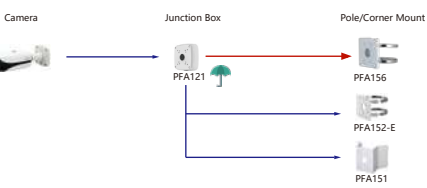

Shape	IP Camera	CVI Camera
	IPC-HFW5442E-Z4E IPC-HFW5442E-ZHE IPC-HFW5442E-ZE IPC-HFW5242E-ZE-MF IPC-HFW5241E-ZHE IPC-HFW5241E-ZE IPC-HFW5241E-Z1E	HAC-HFW3802E-Z-VP HAC-HFW3802E-ZH-VP HAC-HFW3231E-Z-DP-VP