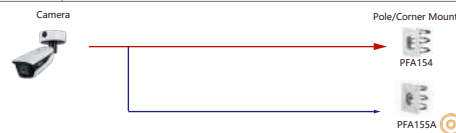

Selection of IP&CVI Bullet Camera

Shape	IP Camera	CVI Camera
	IPC-HFW7442H-Z-52 IPC-HFW7442H-Z-52 IPC-HFW7842H-Z-52 IPC-HFW7842H-Z-52 IPC-HFW71242H-Z	IPC-HFW5442H-ZE IPC-HFW5442H-ZE IPC-HFW5842H-ZHE-52 IPC-HFW5842H-ZHE-52