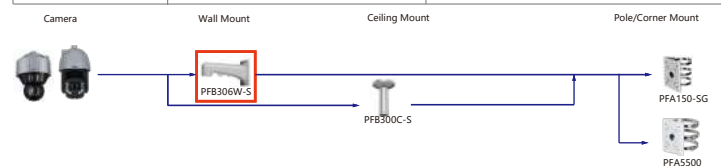

Selection of PTZ Bullet Camera

Selection of PTZ Camera

Selection of PTZ Camera

Selection of PTZ Camera

Shape	IP PTZ Camera	CVI PTZ Camera
	SDT7C424-4F-2B2I-APV-0400	

Shape	IP PTZ Camera	CVI PTZ Camera
	SDTSK425-424-QA-2812 SDTSK425-424-QA-0832 SDTSK425-4F-QA-0600 SDTSK225-4F-QA-0600	SD8C440FD-HNF SD8C260PA1-HNF SD8C448PA1-HNF SD8C848PA1-HNF