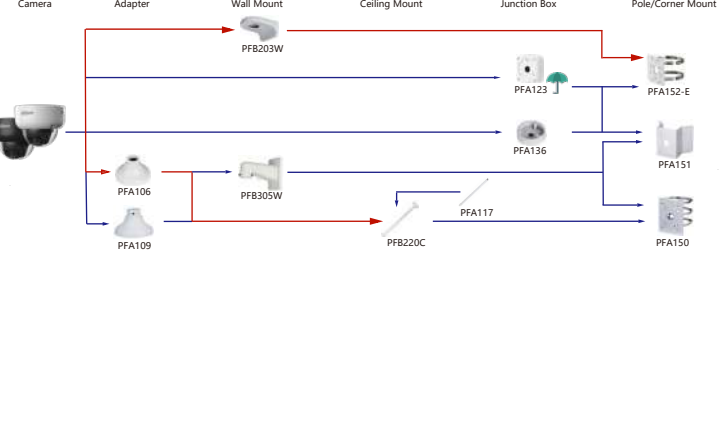

Shape	IP Camera	CVI Camera
	IPC-HDBW3241E-AS-S2 IPC-HDBW3241E-S-S2 IPC-HDBW3441E-AS-S2 IPC-HDBW3441E-S-S2 IPC-HDBW3541E-AS-S2 IPC-HDBW3541E-S-S2 IPC-HDBW4841E-AS	HAC-HDBW2241EA-A HAC-HDBW1231EA-A HAC-HDBW1801EA