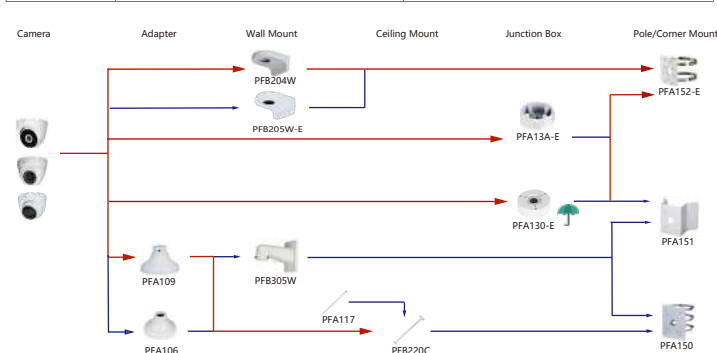

Selection of IP&CVI Eyeball Camera

Shape	IP Camera	CVI Camera
	IPC-HDW3841EM-S-S2 IPC-HDW3841EM-A-S IPC-HDW3541EM-S-S2 IPC-HDW3441EM-S-S2 IPC-HDW3231EM-S-S2 IPC-HDW5241TM-ASE IPC-HDW5442TM-ASE IPC-HDW5541TM-ASE	HAC-HDW1801EM(A)-A HAC-HDW12003M(A)-A HAC-HDW2802T-A HAC-HDW2402T-A HAC-HDW2509T-A-LED HAC-HDW2249T-A-LED HAC-HDW1809T-A-LED HAC-HDW1509T-IL-A HAC-HDW1509T-A-LED-POC

Shape	IP Camera	CVI Camera
	IPC-T1820/40 IPC-T1820-L	HAC-HDW1800TL-A HAC-HDW1801TL(A)-A HAC-HDW1200TL-A

Selection of IP&CVI Eyeball Camera

Shape	IP Camera	CVI Camera
	IPC-HDW5242T-ZE-MF IPC-HDW5241T-ZE IPC-HDW5442T-ZE IPC-HDW5541T-ZE IPC-HDW5842T-ZE-S2 IPC-HDW1230T-ZS-S5 IPC-HDW5541H-ASE-PV IPC-HDW5241H-ASE-PV IPC-HDW5541H-AS-PV IPC-HDW5241H-AS-PV IPC-HDW5497M-SE-LED IPC-HDW5842TM-SE-S2	HAC-HDW2802T-Z-A HAC-HDW2802T-Z-A-DP HAC-HDW2501T-Z-A HAC-HDW2501T-Z-A-DP HAC-HDW2402T-Z-A HAC-HDW2402T-Z-A-DP HAC-HDW2241T-Z-A HAC-HDW2241T-Z-A-DP HAC-HDW2241T-Z-A-DP HAC-HDW2241T-Z-A-DP HAC-HDW1509T-Z-A-LED-DP HAC-HDW1509T-Z-A-LED HAC-HDW1500T-Z-A-DP HAC-HDW1239T-Z-A-LED-DP HAC-HDW1239T-Z-A-LED HAC-HDW1231T-Z-A HAC-HDW1231T-Z-A-DP HAC-HDW1231T-Z-A HAC-HDW1200T-Z(A)-A HAC-ME1809H-A-PV-POC HAC-ME1809H-A-PV HAC-ME1509H-A-PV HAC-ME1239H-A-PV HAC-T3A51-Z HAC-T3A21-Z HAC-T3A21-VF

Selection of IP&CVI Eyeball Camera

Shape	IP Camera	CVI Camera
		HAC-HDW1200M HAC-HDW1800M HAC-HDW1801M HAC-T2A51 HAC-T2A21 HAC-HDW1509TLM-A-LED HAC-HDW2501TLM-A HAC-HDW2249TLM-A-LED HAC-HDW2241TLM(A)-A HAC-HDW1809TLM(A)-A HAC-HDW1801TLM(A)-A HAC-HDW1231TLM(A)-A HAC-HDW1200TLM(A)-A HAC-HDW1500TLM-A HAC-HDW1239T(A)-A HAC-HDW1231TLM(A)-A HAC-HDW1200TLM(A)-A

Shape	IP Camera	CVI Camera
	IPC-HDW2231T-AS-S2 IPC-HDW2230T-AS-S2 IPC-HDW2431T-AS-S2	

Selection of IP&CVI Eyeball Camera

Shape	IP Camera	CVI Camera
	IPC-HDW1230S-S5	HAC-T1A21/S1 HAC-HDW1200R

Selection of PTZ Camera