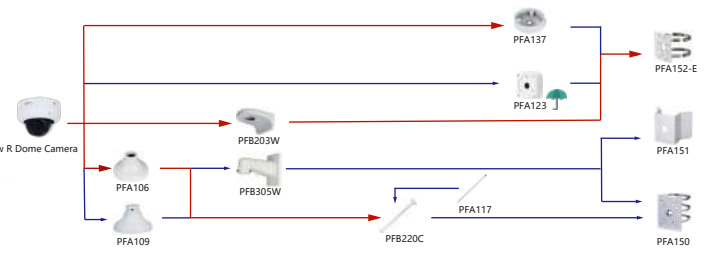

Shape	IP Camera	CVI Camera
	IPC-HDBW3441R-AS-P IPC-HDBW3541R-2S-52 IPC-HDBW3541R-2AS-52 IPC-HDBW3441R-2S-52 IPC-HDBW3441R-2AS-52 IPC-HDBW3841R-2S-52 IPC-HDBW3841R-2AS-52 IPC-HDBW3441R-2S-52 IPC-HDBW3241R-2AS-52 IPC-HDBW5449R-ASE-LED IPC-HDBW5842R-ASE-52