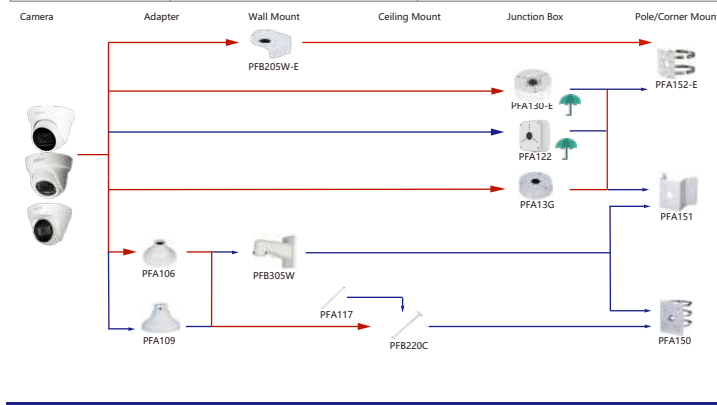

Shape	IP Camera	CVI Camera
	IPC-EW5541-AS	HAC-CW2501

Shape	IP Camera	CVI Camera
	IPC-HDPW5242G-2E-MF IPC-HDPW5241G-2E IPC-HDPW5442G-2E	

Shape	IP Camera	CVI Camera
	IPC-PDBW5831/B2041-8360	

Shape	IP Camera	CVI Camera
		HAC-D1A51/Z1

Shape	IP Camera	CVI Camera
	PSDW56315-8360	

Shape	Special Camera	Shape	Special Camera
	PSDW82442M-A270-D440 PSDW81842M-A360-D237 PSDW8842M-A180-D237		PSDW81642S-A360-D425 PSDW81642S-A360-D425 PSDW8842S-A180-D425 PSDW8842S-A180-D425
	IPC-HDW8441X-3D IPC-HDW8341X-BV-3D		IPC-PDBW8840-A180

Selection of IP&CVI Eyeball Camera

Shape	IP Camera	CVI Camera
	IPC-HDW3841EM-S-S2 IPC-HDW3841EM-A-S IPC-HDW3541EM-S-S2 IPC-HDW3441EM-S-S2 IPC-HDW3231EM-S-S2 IPC-HDW5241TM-ASE IPC-HDW5442TM-ASE IPC-HDW5541TM-ASE	HAC-HDW1801EM(A)-A HAC-HDW12003M(A)-A HAC-HDW2802T-A HAC-HDW2402T-A HAC-HDW2509T-A-LED HAC-HDW2249T-A-LED HAC-HDW1809T-A-LED HAC-HDW1509T-IL-A HAC-HDW1509T-A-LED-POC

Shape	IP Camera	CVI Camera
	IPC-T1820/40 IPC-T1820-L	HAC-HDW1800TL-A HAC-HDW1801TL(A)-A HAC-HDW1200TL-A

Selection of IP&CVI Eyeball Camera

Shape	IP Camera	CVI Camera
	IPC-HDW5242T-ZE-MF IPC-HDW5241T-ZE IPC-HDW5442T-ZE IPC-HDW5541T-ZE IPC-HDW5842T-ZE-S2 IPC-HDW1230T-ZS-S5 IPC-HDW5541H-ASE-PV IPC-HDW5241H-ASE-PV IPC-HDW5541H-AS-PV IPC-HDW5241H-AS-PV IPC-HDW5497M-SE-LED IPC-HDW5842TM-SE-S2	HAC-HDW2802T-Z-A HAC-HDW2802T-Z-A-DP HAC-HDW2501T-Z-A HAC-HDW2501T-Z-A-DP HAC-HDW2402T-Z-A HAC-HDW2402T-Z-A-DP HAC-HDW2241T-Z-A HAC-HDW2241T-Z-A-DP HAC-HDW2241T-Z-A-DP HAC-HDW2241T-Z-A-DP HAC-HDW1509T-Z-A-LED-DP HAC-HDW1509T-Z-A-LED HAC-HDW1500T-Z-A-DP HAC-HDW1239T-Z-A-LED-DP HAC-HDW1239T-Z-A-LED HAC-HDW1231T-Z-A HAC-HDW1231T-Z-A-DP HAC-HDW1231T-Z-A HAC-HDW1200T-Z(A)-A HAC-ME1809H-A-PV-POC HAC-ME1809H-A-PV HAC-ME1509H-A-PV HAC-ME1239H-A-PV HAC-T3A51-Z HAC-T3A21-Z HAC-T3A21-VF