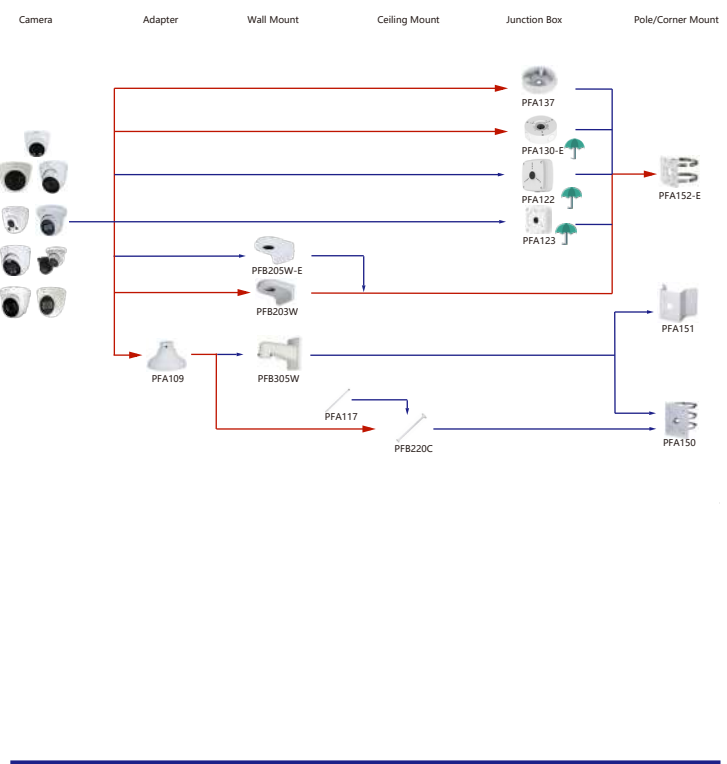

Selection of IP&CVI Eyeball Camera

Shape	IP Camera	CVI Camera
	IPC-HDW3841EM-S-S2 IPC-HDW3841EM-A-S IPC-HDW3541EM-S-S2 IPC-HDW3441EM-S-S2 IPC-HDW3231EM-S-S2 IPC-HDW5241TM-ASE IPC-HDW5442TM-ASE IPC-HDW5541TM-ASE	HAC-HDW1801EM(A)-A HAC-HDW12003M(A)-A HAC-HDW2802T-A HAC-HDW2402T-A HAC-HDW2509T-A-LED HAC-HDW2249T-A-LED HAC-HDW1809T-A-LED HAC-HDW1509T-IL-A HAC-HDW1509T-A-LED-POC

Shape	IP Camera	CVI Camera
	IPC-T1820/40 IPC-T1820-L	HAC-HDW1800TL-A HAC-HDW1801TL(A)-A HAC-HDW1200TL-A

Selection of IP&CVI Eyeball Camera

Shape	IP Camera	CVI Camera
	IPC-HDW5242T-ZE-MF IPC-HDW5241T-ZE IPC-HDW5442T-ZE IPC-HDW5541T-ZE IPC-HDW5842T-ZE-S2 IPC-HDW1230T-ZS-S5 IPC-HDW5541H-ASE-PV IPC-HDW5241H-ASE-PV IPC-HDW5541H-AS-PV IPC-HDW5241H-AS-PV IPC-HDW5497M-SE-LED IPC-HDW5842TM-SE-S2	HAC-HDW2802T-Z-A HAC-HDW2802T-Z-A-DP HAC-HDW2501T-Z-A HAC-HDW2501T-Z-A-DP HAC-HDW2402T-Z-A HAC-HDW2402T-Z-A-DP HAC-HDW2241T-Z-A HAC-HDW2241T-Z-A-DP HAC-HDW2241T-Z-A-DP HAC-HDW2241T-Z-A-DP HAC-HDW1509T-Z-A-LED-DP HAC-HDW1509T-Z-A-LED HAC-HDW1500T-Z-A-DP HAC-HDW1239T-Z-A-LED-DP HAC-HDW1239T-Z-A-LED HAC-HDW1231T-Z-A HAC-HDW1231T-Z-A-DP HAC-HDW1231T-Z-A HAC-HDW1200T-Z(A)-A HAC-ME1809H-A-PV-POC HAC-ME1809H-A-PV HAC-ME1509H-A-PV HAC-ME1239H-A-PV HAC-T3A51-Z HAC-T3A21-Z HAC-T3A21-VF

Selection of IP&CVI Eyeball Camera

Shape	IP Camera	CVI Camera
		HAC-HDW1200M HAC-HDW1800M HAC-HDW1801M HAC-T2A51 HAC-T2A21 HAC-HDW1509TLM-A-LED HAC-HDW2501TLM-A HAC-HDW2249TLM-A-LED HAC-HDW2241TLM(A)-A HAC-HDW1809TLM(A)-A HAC-HDW1801TLM(A)-A HAC-HDW1231TLM(A)-A HAC-HDW1200TLM(A)-A HAC-HDW1500TLM-A HAC-HDW1239T(A)-A HAC-HDW1231TLM(A)-A HAC-HDW1200TLM(A)-A