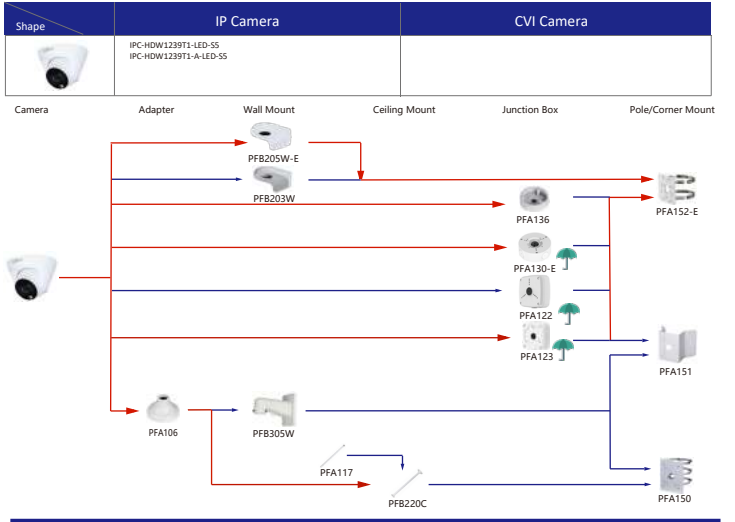

Shape	IP Camera	CVI Camera
	IPC-T1820/40 IPC-T1820-L	HAC-HDW1800TL-A HAC-HDW1801TL(A)-A HAC-HDW1200TL-A

Selection of IP&CVI Eyeball Camera

Shape	IP Camera	CVI Camera
	IPC-HDW5242T-ZE-MF IPC-HDW5241T-ZE IPC-HDW5442T-ZE IPC-HDW5541T-ZE IPC-HDW5842T-ZE-S2 IPC-HDW1230T-ZS-S5 IPC-HDW5541H-ASE-PV IPC-HDW5241H-ASE-PV IPC-HDW5541H-AS-PV IPC-HDW5241H-AS-PV IPC-HDW5497M-SE-LED IPC-HDW5842TM-SE-S2	HAC-HDW2802T-Z-A HAC-HDW2802T-Z-A-DP HAC-HDW2501T-Z-A HAC-HDW2501T-Z-A-DP HAC-HDW2402T-Z-A HAC-HDW2402T-Z-A-DP HAC-HDW2241T-Z-A HAC-HDW2241T-Z-A-DP HAC-HDW2241T-Z-A-DP HAC-HDW2241T-Z-A-DP HAC-HDW1509T-Z-A-LED-DP HAC-HDW1509T-Z-A-LED HAC-HDW1500T-Z-A-DP HAC-HDW1239T-Z-A-LED-DP HAC-HDW1239T-Z-A-LED HAC-HDW1231T-Z-A HAC-HDW1231T-Z-A-DP HAC-HDW1231T-Z-A HAC-HDW1200T-Z(A)-A HAC-ME1809H-A-PV-POC HAC-ME1809H-A-PV HAC-ME1509H-A-PV HAC-ME1239H-A-PV HAC-T3A51-Z HAC-T3A21-Z HAC-T3A21-VF

Selection of IP&CVI Eyeball Camera

Shape	IP Camera	CVI Camera
		HAC-HDW1200M HAC-HDW1800M HAC-HDW1801M HAC-T2A51 HAC-T2A21 HAC-HDW1509TLM-A-LED HAC-HDW2501TLM-A HAC-HDW2249TLM-A-LED HAC-HDW2241TLM(A)-A HAC-HDW1809TLM(A)-A HAC-HDW1801TLM(A)-A HAC-HDW1231TLM(A)-A HAC-HDW1200TLM(A)-A HAC-HDW1500TLM-A HAC-HDW1239T(A)-A HAC-HDW1231TLM(A)-A HAC-HDW1200TLM(A)-A

Shape	IP Camera	CVI Camera
	IPC-HDW2231T-AS-S2 IPC-HDW2230T-AS-S2 IPC-HDW2431T-AS-S2	

Selection of IP&CVI Eyeball Camera

Shape	IP Camera	CVI Camera
	IPC-HDW1230S-S5	HAC-T1A21/S1 HAC-HDW1200R

Selection of PTZ Camera