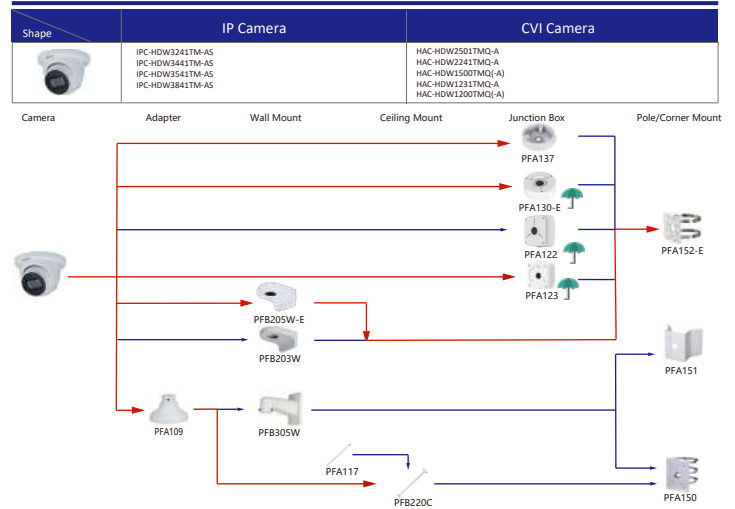

Shape	IP Camera	CVI Camera
	IPC-T1820/40 IPC-T1820-L	HAC-HDW1800TL-A HAC-HDW1801TL(A)-A HAC-HDW1200TL-A

Selection of IP&CVI Eyeball Camera

Shape	IP Camera	CVI Camera
	IPC-HDW5242T-ZE-MF IPC-HDW5241T-ZE IPC-HDW5442T-ZE IPC-HDW5541T-ZE IPC-HDW5842T-ZE-S2 IPC-HDW1230T-ZS-S5 IPC-HDW5541H-ASE-PV IPC-HDW5241H-ASE-PV IPC-HDW5541H-AS-PV IPC-HDW5241H-AS-PV IPC-HDW5497M-SE-LED IPC-HDW5842TM-SE-S2	HAC-HDW2802T-Z-A HAC-HDW2802T-Z-A-DP HAC-HDW2501T-Z-A HAC-HDW2501T-Z-A-DP HAC-HDW2402T-Z-A HAC-HDW2402T-Z-A-DP HAC-HDW2241T-Z-A HAC-HDW2241T-Z-A-DP HAC-HDW2241T-Z-A-DP HAC-HDW2241T-Z-A-DP HAC-HDW1509T-Z-A-LED-DP HAC-HDW1509T-Z-A-LED HAC-HDW1500T-Z-A-DP HAC-HDW1239T-Z-A-LED-DP HAC-HDW1239T-Z-A-LED HAC-HDW1231T-Z-A HAC-HDW1231T-Z-A-DP HAC-HDW1231T-Z-A HAC-HDW1200T-Z(A)-A HAC-ME1809H-A-PV-POC HAC-ME1809H-A-PV HAC-ME1509H-A-PV HAC-ME1239H-A-PV HAC-T3A51-Z HAC-T3A21-Z HAC-T3A21-VF

Selection of IP&CVI Eyeball Camera

Shape	IP Camera	CVI Camera
		HAC-HDW1200M HAC-HDW1800M HAC-HDW1801M HAC-T2A51 HAC-T2A21 HAC-HDW1509TLM-A-LED HAC-HDW2501TLM-A HAC-HDW2249TLM-A-LED HAC-HDW2241TLM(A)-A HAC-HDW1809TLM(A)-A HAC-HDW1801TLM(A)-A HAC-HDW1231TLM(A)-A HAC-HDW1200TLM(A)-A HAC-HDW1500TLM-A HAC-HDW1239T(A)-A HAC-HDW1231TLM(A)-A HAC-HDW1200TLM(A)-A

Shape	IP Camera	CVI Camera
	IPC-HDW2231T-AS-S2 IPC-HDW2230T-AS-S2 IPC-HDW2431T-AS-S2	

Selection of IP&CVI Eyeball Camera

Shape	IP Camera	CVI Camera
	IPC-HDW1230S-S5	HAC-T1A21/S1 HAC-HDW1200R

Selection of PTZ Camera

Selection of PTZ Bullet Camera

Selection of PTZ Camera

Selection of PTZ Camera

Selection of PTZ Camera

Shape	IP PTZ Camera	CVI PTZ Camera
	SDT7C424-4F-2B2I-APV-0400	

Shape	IP PTZ Camera	CVI PTZ Camera
	SDTSK425-424-QA-2812 SDTSK425-424-QA-0832 SDTSK425-4F-QA-0600 SDTSK225-4F-QA-0600	SD8C440FD-HNF SD8C260PA1-HNF SD8C448PA1-HNF SD8C848PA1-HNF