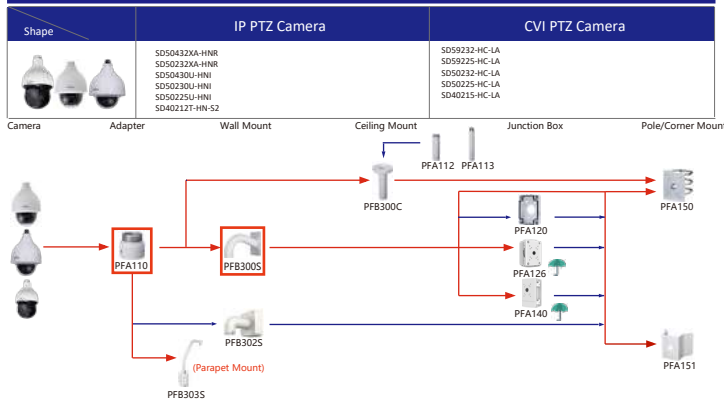

Shape	IP Camera	CVI Camera
	IPC-T1820/40 IPC-T1820-L	HAC-HDW1800TL-A HAC-HDW1801TL(A)-A HAC-HDW1200TL-A

Selection of IP&CVI Eyeball Camera

Shape	IP Camera	CVI Camera
	IPC-HDW5242T-ZE-MF IPC-HDW5241T-ZE IPC-HDW5442T-ZE IPC-HDW5541T-ZE IPC-HDW5842T-ZE-S2 IPC-HDW1230T-ZS-S5 IPC-HDW5541H-ASE-PV IPC-HDW5241H-ASE-PV IPC-HDW5541H-AS-PV IPC-HDW5241H-AS-PV IPC-HDW5497M-SE-LED IPC-HDW5842TM-SE-S2	HAC-HDW2802T-Z-A HAC-HDW2802T-Z-A-DP HAC-HDW2501T-Z-A HAC-HDW2501T-Z-A-DP HAC-HDW2402T-Z-A HAC-HDW2402T-Z-A-DP HAC-HDW2241T-Z-A HAC-HDW2241T-Z-A-DP HAC-HDW2241T-Z-A-DP HAC-HDW2241T-Z-A-DP HAC-HDW1509T-Z-A-LED-DP HAC-HDW1509T-Z-A-LED HAC-HDW1500T-Z-A-DP HAC-HDW1239T-Z-A-LED-DP HAC-HDW1239T-Z-A-LED HAC-HDW1231T-Z-A HAC-HDW1231T-Z-A-DP HAC-HDW1231T-Z-A HAC-HDW1200T-Z(A)-A HAC-ME1809H-A-PV-POC HAC-ME1809H-A-PV HAC-ME1509H-A-PV HAC-ME1239H-A-PV HAC-T3A51-Z HAC-T3A21-Z HAC-T3A21-VF

Selection of IP&CVI Eyeball Camera

Shape	IP Camera	CVI Camera
		HAC-HDW1200M HAC-HDW1800M HAC-HDW1801M HAC-T2A51 HAC-T2A21 HAC-HDW1509TLM-A-LED HAC-HDW2501TLM-A HAC-HDW2249TLM-A-LED HAC-HDW2241TLM(A)-A HAC-HDW1809TLM(A)-A HAC-HDW1801TLM(A)-A HAC-HDW1231TLM(A)-A HAC-HDW1200TLM(A)-A HAC-HDW1500TLM-A HAC-HDW1239T(A)-A HAC-HDW1231TLM(A)-A HAC-HDW1200TLM(A)-A

Shape	IP Camera	CVI Camera
	IPC-HDW2231T-AS-S2 IPC-HDW2230T-AS-S2 IPC-HDW2431T-AS-S2	

Selection of IP&CVI Eyeball Camera

Shape	IP Camera	CVI Camera
	IPC-HDW1230S-S5	HAC-T1A21/S1 HAC-HDW1200R

Selection of PTZ Camera

Selection of PTZ Bullet Camera

Selection of PTZ Camera

Selection of PTZ Camera

Selection of PTZ Camera

Shape	IP PTZ Camera	CVI PTZ Camera
	SDT7C424-4F-2B2I-APV-0400	

Shape	IP PTZ Camera	CVI PTZ Camera
	SDTSK425-424-QA-2812 SDTSK425-424-QA-0832 SDTSK425-4F-QA-0600 SDTSK225-4F-QA-0600	SD8C440FD-HNF SD8C260PA1-HNF SD8C448PA1-HNF SD8C848PA1-HNF