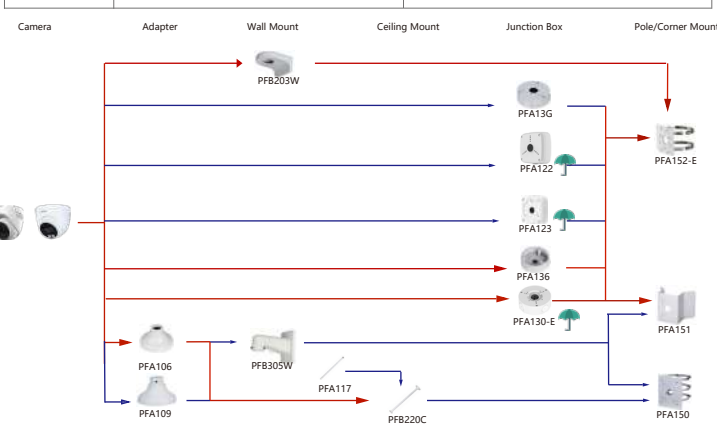

Selection of IP&CVI Eyeball Camera

Shape	IP Camera	CVI Camera
	IPC-HDW3841EM-S-S2 IPC-HDW3841EM-A-S IPC-HDW3541EM-S-S2 IPC-HDW3441EM-S-S2 IPC-HDW3231EM-S-S2 IPC-HDW5241TM-ASE IPC-HDW5442TM-ASE IPC-HDW5541TM-ASE	HAC-HDW1801EM(A)-A HAC-HDW12003M(A)-A HAC-HDW2802T-A HAC-HDW2402T-A HAC-HDW2509T-A-LED HAC-HDW2249T-A-LED HAC-HDW1809T-A-LED HAC-HDW1509T-IL-A HAC-HDW1509T-A-LED-POC

Shape	IP Camera	CVI Camera
	IPC-T1820/40 IPC-T1820-L	HAC-HDW1800TL-A HAC-HDW1801TL(A)-A HAC-HDW1200TL-A

Selection of IP&CVI Eyeball Camera

Shape	IP Camera	CVI Camera
	IPC-HDW5242T-ZE-MF IPC-HDW5241T-ZE IPC-HDW5442T-ZE IPC-HDW5541T-ZE IPC-HDW5842T-ZE-S2 IPC-HDW1230T-ZS-S5 IPC-HDW5541H-ASE-PV IPC-HDW5241H-ASE-PV IPC-HDW5541H-AS-PV IPC-HDW5241H-AS-PV IPC-HDW5497M-SE-LED IPC-HDW5842TM-SE-S2	HAC-HDW2802T-Z-A HAC-HDW2802T-Z-A-DP HAC-HDW2501T-Z-A HAC-HDW2501T-Z-A-DP HAC-HDW2402T-Z-A HAC-HDW2402T-Z-A-DP HAC-HDW2241T-Z-A HAC-HDW2241T-Z-A-DP HAC-HDW2241T-Z-A-DP HAC-HDW2241T-Z-A-DP HAC-HDW1509T-Z-A-LED-DP HAC-HDW1509T-Z-A-LED HAC-HDW1500T-Z-A-DP HAC-HDW1239T-Z-A-LED-DP HAC-HDW1239T-Z-A-LED HAC-HDW1231T-Z-A HAC-HDW1231T-Z-A-DP HAC-HDW1231T-Z-A HAC-HDW1200T-Z(A)-A HAC-ME1809H-A-PV-POC HAC-ME1809H-A-PV HAC-ME1509H-A-PV HAC-ME1239H-A-PV HAC-T3A51-Z HAC-T3A21-Z HAC-T3A21-VF

Selection of IP&CVI Eyeball Camera

Shape	IP Camera	CVI Camera
		HAC-HDW1200M HAC-HDW1800M HAC-HDW1801M HAC-T2A51 HAC-T2A21 HAC-HDW1509TLM-A-LED HAC-HDW2501TLM-A HAC-HDW2249TLM-A-LED HAC-HDW2241TLM(A)-A HAC-HDW1809TLM(A)-A HAC-HDW1801TLM(A)-A HAC-HDW1231TLM(A)-A HAC-HDW1200TLM(A)-A HAC-HDW1500TLM-A HAC-HDW1239T(A)-A HAC-HDW1231TLM(A)-A HAC-HDW1200TLM(A)-A

Shape	IP Camera	CVI Camera
	IPC-HDW2231T-AS-S2 IPC-HDW2230T-AS-S2 IPC-HDW2431T-AS-S2	

Selection of IP&CVI Eyeball Camera

Shape	IP Camera	CVI Camera
	IPC-HDW1230S-S5	HAC-T1A21/S1 HAC-HDW1200R

Selection of PTZ Camera