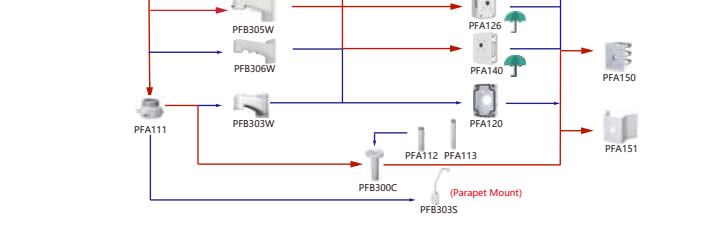

Shape	IP Camera	CVI Camera
	IPC-HDBW5241R1-AS-PV IPC-HDBW5541R1-AS-PV IPC-HDBW5449R1-2E-LED IPC-HDBW3849R1-2AS-PV IPC-HDBW5549R1-2AS-PV IPC-HDBW3449R1-2AS-PV IPC-HDBW5449R1-2E-LED IPC-HDPW1230R1-2S-55 IPC-HDPW1431R1-2S-54 IPC-HDPW1230R1-55 IPC-HDPW1431R1-54	HAC-HDBW2241RA-2-A-DP HAC-HDBW2241RA-2-A HAC-HDBW1239RA-IL-A HAC-HDBW1231RA-2-A-DP HAC-HDBW1231RA-2-A

Shape	IP Camera	CVI Camera
	IPC-EW5541-AS	HAC-CW2501

Shape	IP Camera	CVI Camera
	IPC-HDPW5242G-2E-MF IPC-HDPW5241G-2E IPC-HDPW5442G-2E	

Shape	IP Camera	CVI Camera
	IPC-PDBW5831/B2041-8360	

Shape	IP Camera	CVI Camera
		HAC-D1A51/Z1