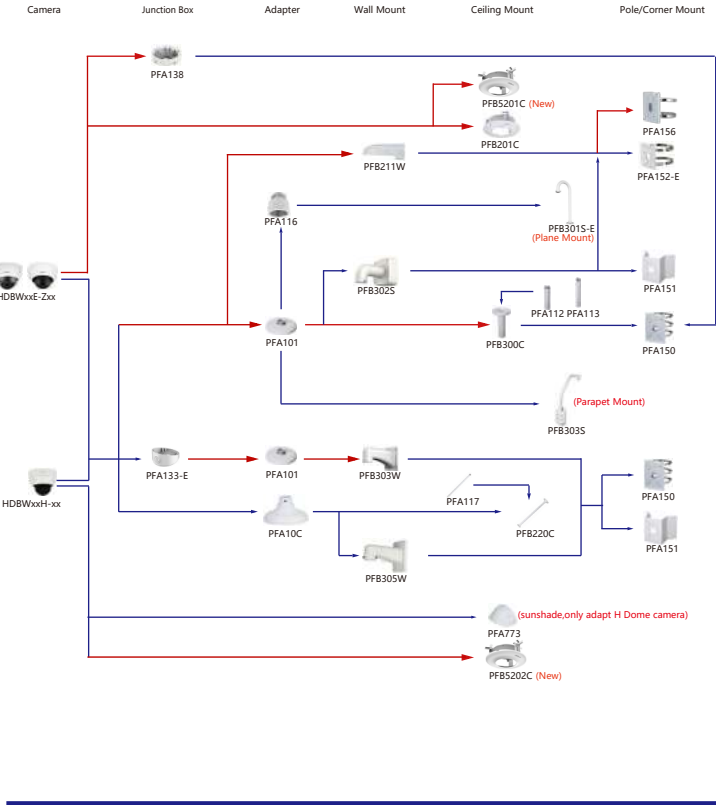

Shape	IP Camera	CVI Camera
		HAC-PFW3601-A180-AC24 HAC-PFW3601-A180

Shape	IP Camera	CVI Camera
	IPC-HFW5442E-Z4E IPC-HFW5442E-ZHE IPC-HFW5442E-ZE IPC-HFW5242E-ZE-MF IPC-HFW5241E-ZHE IPC-HFW5241E-ZE IPC-HFW5241E-Z1E	HAC-HFW3802E-Z-VP HAC-HFW3802E-ZH-VP HAC-HFW3231E-Z-DP-VP

Shape	IP Camera	CVI Camera
	DH-IPC-HFW58420K1P-Z-5G	

Selection of IP&CVI Dome Camera

Shape	IP Camera	CVI Camera
	IPC-HDBW5442E-ZE IPC-HDBW5442E-ZHE IPC-HDBW5241E-ZHE IPC-HDBW5241E-ZE IPC-HDBW5241E-ZSE IPC-HDBW5442E-ZE-OPAT IPC-HDBW5441E-ZE-OPAT IPC-HDBW5831E-ZSE IPC-HDBW5831E-ZE IPC-HDBW5231E-ZE-HDMI IPC-HDBW5842E-ZE-S2 IPC-HDBW5842E-ZE-S2 IPC-HDBW5541E-ZE IPC-HDBW5541E-ZSE IPC-HDBW5442E-Z4E	HAC-HDBW7442H-Z-S2 IPC-HDBW742H-Z4-S2 IPC-HDBW7842H-Z-S2 IPC-HDBW7842H-Z4-S2 IPC-HDBW7242H-Z2 IPC-HDBW5842H-Z4HE-S2 IPC-HDBW5842H-ZHE-S2 IPC-HDBW5442H-Z4E IPC-HDBW5442H-ZHE IPC-HDBW5242H-ZE-MF IPC-HDBW5242H-ZE-MF IPC-HDBW841H-Z4-LB IPC-HDBW841H-Z-LB IPC-HDBW5442E-Z4E