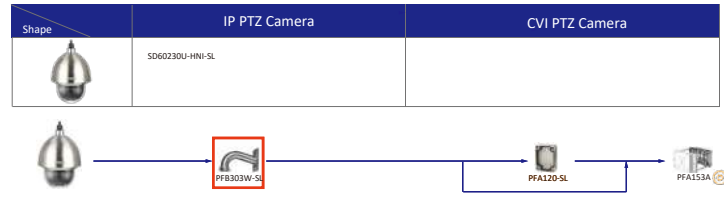

Selection of IP&CVI Eyeball Camera

Shape	IP Camera	CVI Camera
		HAC-HDW1200M HAC-HDW1800M HAC-HDW1801M HAC-T2A51 HAC-T2A21 HAC-HDW1509TLM-A-LED HAC-HDW2501TLM-A HAC-HDW2249TLM-A-LED HAC-HDW2241TLM(A)-A HAC-HDW1809TLM(A)-A HAC-HDW1801TLM(A)-A HAC-HDW1231TLM(A)-A HAC-HDW1200TLM(A)-A HAC-HDW1500TLM-A HAC-HDW1239T(A)-A HAC-HDW1231TLM(A)-A HAC-HDW1200TLM(A)-A

Shape	IP Camera	CVI Camera
	IPC-HDW2231T-AS-S2 IPC-HDW2230T-AS-S2 IPC-HDW2431T-AS-S2	

Selection of IP&CVI Eyeball Camera

Shape	IP Camera	CVI Camera
	IPC-HDW1230S-S5	HAC-T1A21/S1 HAC-HDW1200R

Selection of PTZ Camera

Selection of PTZ Bullet Camera

Selection of PTZ Camera

Selection of PTZ Camera

Selection of PTZ Camera

Shape	IP PTZ Camera	CVI PTZ Camera
	SDT7C424-4F-2B2I-APV-0400	

Shape	IP PTZ Camera	CVI PTZ Camera
	SDTSK425-424-QA-2812 SDTSK425-424-QA-0832 SDTSK425-4F-QA-0600 SDTSK225-4F-QA-0600	SD8C440FD-HNF SD8C260PA1-HNF SD8C448PA1-HNF SD8C848PA1-HNF