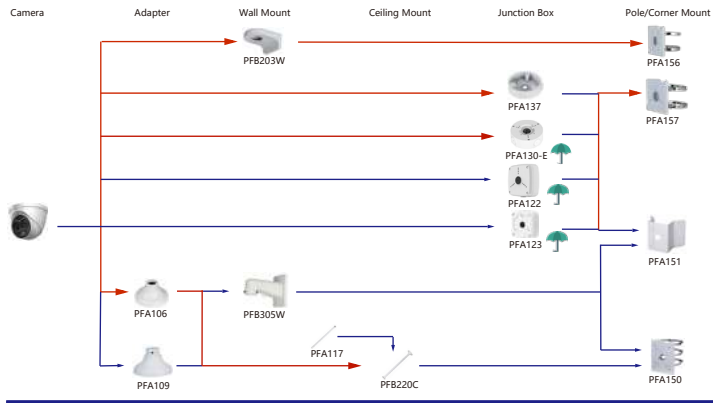

Selection of PTZ Camera

Shape	Special Camera	Shape	Special Camera
	SD2W2030U-SL		SD2W3000E-SL
	ECA3A1404-HNR-XB-F ECA3A1404-HNR-XB		EPC230U-PTZ EPC230U-PTZ-IR EPC245U-PTZ EPC245U-PTZ-IR
	ECA7A1425-HNR-XA-F EPC230U		

Selection of PTZ Camera

Selection of Thermal Camera

Shape	Thermal Camera	
	TPC-8F5601 TPC-8F5401 TPC-8F2241	TPC-8F5601-T TPC-8F5401-T

Shape	Thermal Camera	
	TPC-8F1241-T TPC-8F1241	

Shape	Thermal Camera	
	TPC-DF1241-T TPC-DF1241	

Selection of Thermal Camera

Shape	Thermal Camera	
	TPC-SD8641B TPC-SD8441B	

Shape	Thermal Camera	
	TPC-SDA8641 TPC-SDA8441	

Shape	Thermal Camera	
	TPC-SD5641 TPC-SD5441 TPC-SD5641-T TPC-SD5441-T	

Access openings

Selection of Thermal Camera

Shape	Thermal Camera	
	TPC-SD2221	

Selection of Thermal Camera

Shape	Thermal Camera	
	TPC-SD2221	

Shape	Traffic Camera			
 ITC215 Serie	ITC215-PW6M-IRLZF	 ITC215-PW6M-IRLZF-B <i>(The bracket is included)</i>	 ITC215-PW6M-IRLZF-O <i>(The bracket is included)</i>	
 ITC415 Serie	ITC415-PW6M-IZ	 ITC415-PW6M-IZ-GN <i>(The bracket is included)</i>	 ITC415-PW6M-IZ-BH <i>(The bracket is included)</i>	
 ITC437 Serie	ITC437-PW6M-IZ	 ITC437-PW6M-IZ-GN <i>(The bracket is included)</i>		