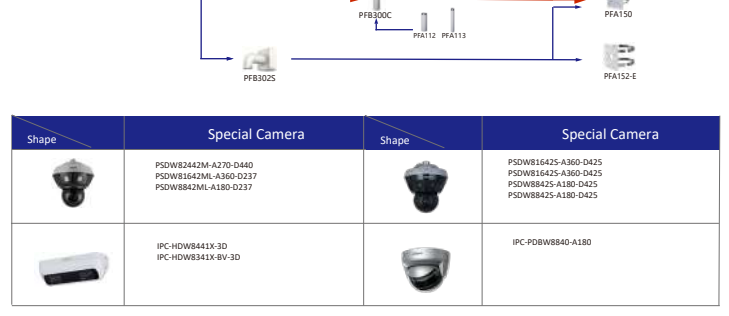

Shape	IP Camera	CVI Camera
	PSDW56315-8360