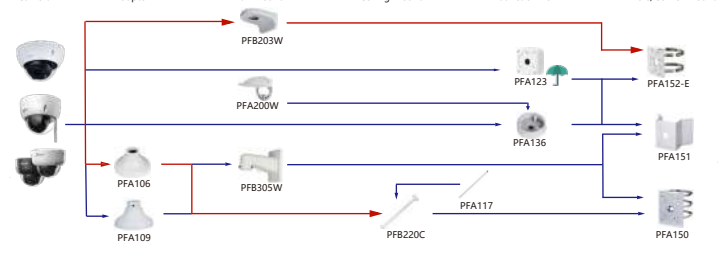

Shape	IP Camera	CVI Camera
	IPC-HDBW2341F-AS-S2 IPC-HDBW3441F-AS-S2 IPC-HDBW3241F-AS-S2	

Shape	IP Camera	CVI Camera
	IPC-HDBW5441F-AS-E2	HAC-D3A21-VF HAC-D3A21/91-Z

Selection of IP&CVI Dome Camera

Shape	IP Camera	CVI Camera
	IPC-HDBW3441E-AS-S2 IPC-HDBW3441E-S-S2 IPC-HDBW349E-AS-NI IPC-HDBW2831E-S-S2 IPC-HDBW5331E-S-S2 IPC-HDBW2431E-S-S2 IPC-HDBW12331E-S2 IPC-HDBW12331E-S4 IPC-HDBW1530E-S6 IPC-HDBW2230E-S-S2	IPC-HDBW12300E-SW IPC-HDBW14300E-SW IPC-HDBW3841E-S2 IPC-HDBW3841E-AS-S2 IPC-HDBW541E-S-S2 IPC-HDBW3241E-AS IPC-HDBW230E-S5 IPC-HDBW3441E-S-S2 IPC-HDBW3441E-AS-S2 IPC-HDBW3441E-S-S2 IPC-HDBW1830E-S6 IPC-HDBW3241E-S-S2

Shape	IP Camera	CVI Camera
	IPC-HDBW3241E-AS-S2 IPC-HDBW3241E-S-S2 IPC-HDBW3441E-AS-S2 IPC-HDBW3441E-S-S2 IPC-HDBW3541E-AS-S2 IPC-HDBW3541E-S-S2 IPC-HDBW4841E-AS	HAC-HDBW2241EA-A HAC-HDBW1231EA-A HAC-HDBW1801EA