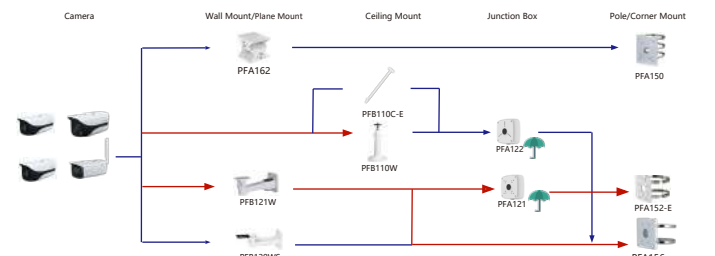

Shape	IP Camera	CVI Camera
	IPC-HFW3241M-AS-12 IPC-HFW3441M-AS-12 IPC-HFW1230M-A-11-B-55 IPC-HFW1230M-A-12-B-55 IPC-HFW3241DF-A5-4G