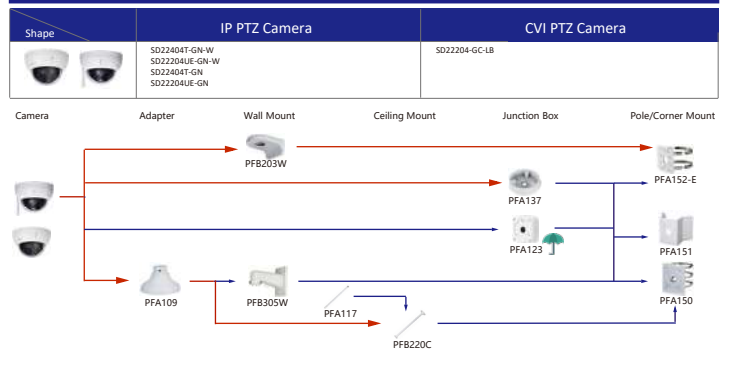

Selection of PTZ Camera