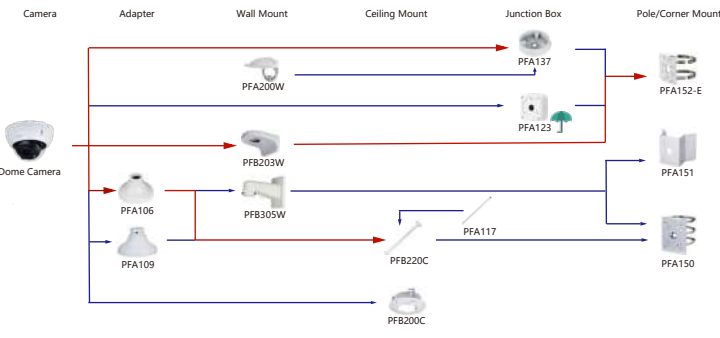

Shape	IP Camera	CVI Camera
	IPC-HDBW3841R-2AS IPC-HDBW3841R-2S IPC-HDBW3541R-2AS IPC-HDBW3441R-2S IPC-HDBW3441R-2AS IPC-HDBW541R-ASE-OPAT IPC-HDBW5442R-ASE-OPAT IPC-HDBW5311R-2E IPC-HDBW3241R-2AS IPC-HDBW1230R-2S-55 IPC-HDBW1431R-2S-54	HAC-HDBW2802R-2 HAC-HDBW2802R-2-CP HAC-HDBW2501R-2 HAC-HDBW2501R-2-DP HAC-HDBW2402R HAC-HDBW2402R-2 HAC-HDBW2402R-2-DP HAC-HDBW1501R-2 HAC-HDBW1500R-2 HAC-HDBW1500R-2-DP HAC-HDBW1200R-2 HAC-HDBW1200R