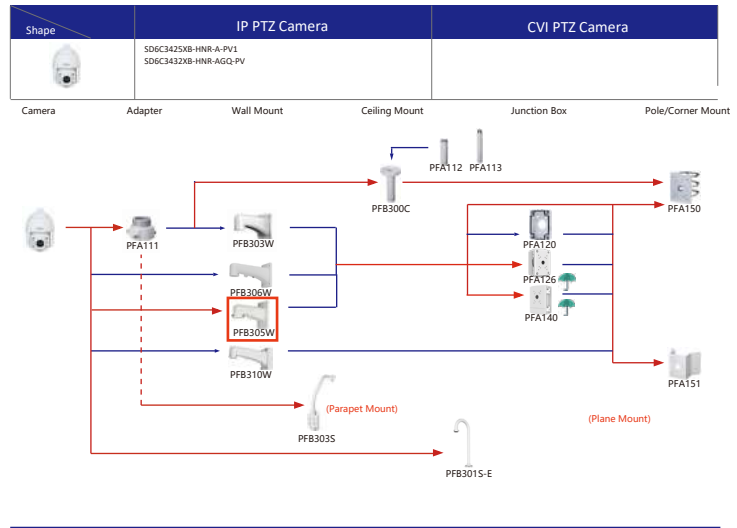

Shape	IP Camera	CVI Camera
	IPC-T1820/40 IPC-T1820-L	HAC-HDW1800TL-A HAC-HDW1801TL(A)-A HAC-HDW1200TL-A

Selection of IP&CVI Eyeball Camera

Shape	IP Camera	CVI Camera
	IPC-HDW5242T-ZE-MF IPC-HDW5241T-ZE IPC-HDW5442T-ZE IPC-HDW5541T-ZE IPC-HDW5842T-ZE-S2 IPC-HDW1230T-ZS-S5 IPC-HDW5541H-ASE-PV IPC-HDW5241H-ASE-PV IPC-HDW5541H-AS-PV IPC-HDW5241H-AS-PV IPC-HDW5497M-SE-LED IPC-HDW5842TM-SE-S2	HAC-HDW2802T-Z-A HAC-HDW2802T-Z-A-DP HAC-HDW2501T-Z-A HAC-HDW2501T-Z-A-DP HAC-HDW2402T-Z-A HAC-HDW2402T-Z-A-DP HAC-HDW2241T-Z-A HAC-HDW2241T-Z-A-DP HAC-HDW2241T-Z-A-DP HAC-HDW2241T-Z-A-DP HAC-HDW1509T-Z-A-LED-DP HAC-HDW1509T-Z-A-LED HAC-HDW1500T-Z-A-DP HAC-HDW1239T-Z-A-LED-DP HAC-HDW1239T-Z-A-LED HAC-HDW1231T-Z-A HAC-HDW1231T-Z-A-DP HAC-HDW1231T-Z-A HAC-HDW1200T-Z(A)-A HAC-ME1809H-A-PV-POC HAC-ME1809H-A-PV HAC-ME1509H-A-PV HAC-ME1239H-A-PV HAC-T3A51-Z HAC-T3A21-Z HAC-T3A21-VF

Selection of IP&CVI Eyeball Camera

Shape	IP Camera	CVI Camera
		HAC-HDW1200M HAC-HDW1800M HAC-HDW1801M HAC-T2A51 HAC-T2A21 HAC-HDW1509TLM-A-LED HAC-HDW2501TLM-A HAC-HDW2249TLM-A-LED HAC-HDW2241TLM(A)-A HAC-HDW1809TLM(A)-A HAC-HDW1801TLM(A)-A HAC-HDW1231TLM(A)-A HAC-HDW1200TLM(A)-A HAC-HDW1500TLM-A HAC-HDW1239T(A)-A HAC-HDW1231TLM(A)-A HAC-HDW1200TLM(A)-A

Shape	IP Camera	CVI Camera
	IPC-HDW2231T-AS-S2 IPC-HDW2230T-AS-S2 IPC-HDW2431T-AS-S2	

Selection of IP&CVI Eyeball Camera

Shape	IP Camera	CVI Camera
	IPC-HDW1230S-S5	HAC-T1A21/S1 HAC-HDW1200R

Selection of PTZ Camera

Selection of PTZ Bullet Camera

Selection of PTZ Camera

Selection of PTZ Camera

Selection of PTZ Camera

Shape	IP PTZ Camera	CVI PTZ Camera
	SDT7C424-4F-2B2I-APV-0400	

Shape	IP PTZ Camera	CVI PTZ Camera
	SDTSK425-424-QA-2812 SDTSK425-424-QA-0832 SDTSK425-4F-QA-0600 SDTSK225-4F-QA-0600	SD8C440FD-HNF SD8C260PA1-HNF SD8C448PA1-HNF SD8C848PA1-HNF