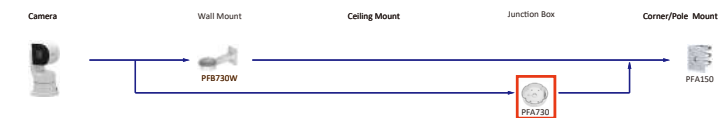

Selection of PTZ Camera

Shape	IP PTZ Camera	CVI PTZ Camera
	DH-PTZ83440-HNF-PA	

Shape	IP PTZ Camera	CVI PTZ Camera
	DH-PTZ83440-HNF-PA