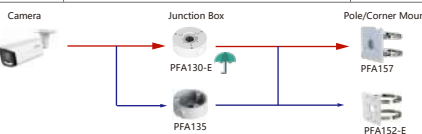

Shape	IP Camera	CVI Camera
		HAC-HFW1239TU-Z-A-LED-DP HAC-HFW1239TU-Z-A-LED