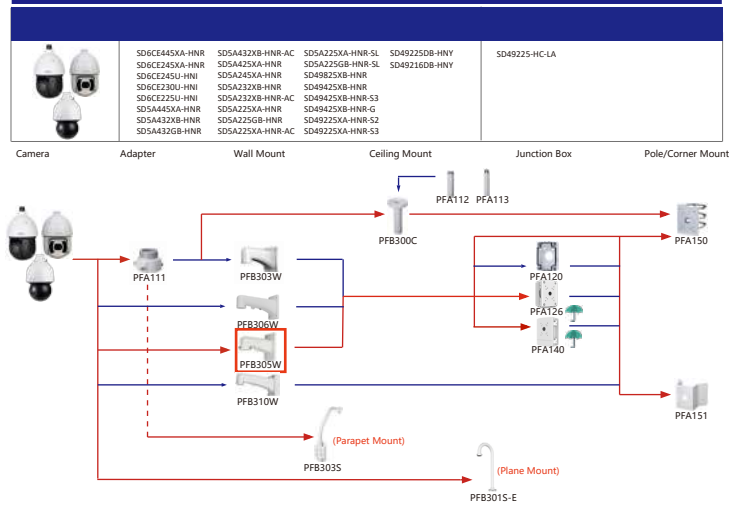

Shape	IP Camera	CVI Camera
	IPC-T1820/40 IPC-T1820-L	HAC-HDW1800TL-A HAC-HDW1801TL(A)-A HAC-HDW1200TL-A

Selection of IP&CVI Eyeball Camera

Shape	IP Camera	CVI Camera
	IPC-HDW5242T-ZE-MF IPC-HDW5241T-ZE IPC-HDW5442T-ZE IPC-HDW5541T-ZE IPC-HDW5842T-ZE-S2 IPC-HDW1230T-ZS-S5 IPC-HDW5541H-ASE-PV IPC-HDW5241H-ASE-PV IPC-HDW5541H-AS-PV IPC-HDW5241H-AS-PV IPC-HDW5497M-SE-LED IPC-HDW5842TM-SE-S2	HAC-HDW2802T-Z-A HAC-HDW2802T-Z-A-DP HAC-HDW2501T-Z-A HAC-HDW2501T-Z-A-DP HAC-HDW2402T-Z-A HAC-HDW2402T-Z-A-DP HAC-HDW2241T-Z-A HAC-HDW2241T-Z-A-DP HAC-HDW2241T-Z-A-DP HAC-HDW2241T-Z-A-DP HAC-HDW1509T-Z-A-LED-DP HAC-HDW1509T-Z-A-LED HAC-HDW1500T-Z-A-DP HAC-HDW1239T-Z-A-LED-DP HAC-HDW1239T-Z-A-LED HAC-HDW1231T-Z-A HAC-HDW1231T-Z-A-DP HAC-HDW1231T-Z-A HAC-HDW1200T-Z(A)-A HAC-ME1809H-A-PV-POC HAC-ME1809H-A-PV HAC-ME1509H-A-PV HAC-ME1239H-A-PV HAC-T3A51-Z HAC-T3A21-Z HAC-T3A21-VF

Selection of IP&CVI Eyeball Camera

Shape	IP Camera	CVI Camera
		HAC-HDW1200M HAC-HDW1800M HAC-HDW1801M HAC-T2A51 HAC-T2A21 HAC-HDW1509TLM-A-LED HAC-HDW2501TLM-A HAC-HDW2249TLM-A-LED HAC-HDW2241TLM(A)-A HAC-HDW1809TLM(A)-A HAC-HDW1801TLM(A)-A HAC-HDW1231TLM(A)-A HAC-HDW1200TLM(A)-A HAC-HDW1500TLM-A HAC-HDW1239T(A)-A HAC-HDW1231TLM(A)-A HAC-HDW1200TLM(A)-A

Shape	IP Camera	CVI Camera
	IPC-HDW2231T-AS-S2 IPC-HDW2230T-AS-S2 IPC-HDW2431T-AS-S2	

Selection of IP&CVI Eyeball Camera

Shape	IP Camera	CVI Camera
	IPC-HDW1230S-S5	HAC-T1A21/S1 HAC-HDW1200R

Selection of PTZ Camera

Selection of PTZ Bullet Camera

Selection of PTZ Camera

Selection of PTZ Camera

Selection of PTZ Camera

Shape	IP PTZ Camera	CVI PTZ Camera
	SDT7C424-4F-2B2I-APV-0400	

Shape	IP PTZ Camera	CVI PTZ Camera
	SDTSK425-424-QA-2812 SDTSK425-424-QA-0832 SDTSK425-4F-QA-0600 SDTSK225-4F-QA-0600	SD8C440FD-HNF SD8C260PA1-HNF SD8C448PA1-HNF SD8C848PA1-HNF