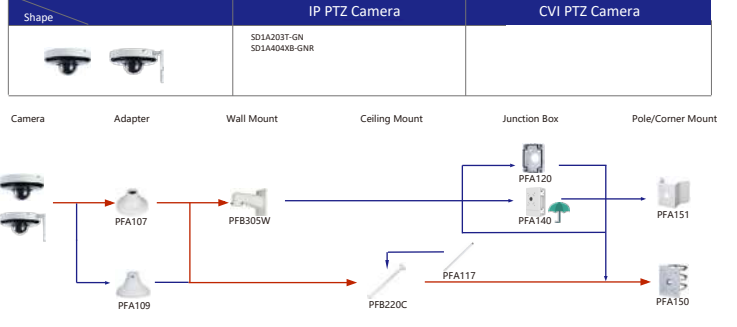

Selection of PTZ Camera