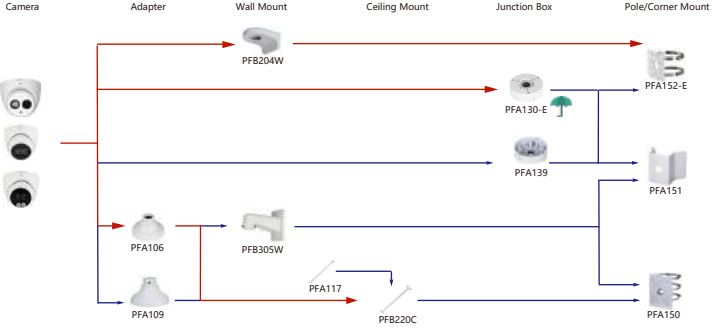

Shape	IP Camera	CVI Camera
	IPC-EW5541-AS	HAC-CW2501

Shape	IP Camera	CVI Camera
	IPC-HDPW5242G-2E-MF IPC-HDPW5241G-2E IPC-HDPW5442G-2E	

Shape	IP Camera	CVI Camera
	IPC-PDBW5831/B2041-8360	

Shape	IP Camera	CVI Camera
		HAC-D1A51/Z1

Shape	IP Camera	CVI Camera
	PSDW56315-8360	

Shape	Special Camera	Shape	Special Camera
	PSDW82442M-A270-D440 PSDW81842M-A360-D237 PSDW8842M-A180-D237		PSDW81642S-A360-D425 PSDW81642S-A360-D425 PSDW8842S-A180-D425 PSDW8842S-A180-D425
	IPC-HDW8441X-3D IPC-HDW8341X-BV-3D		IPC-PDBW8840-A180

Selection of IP&CVI Eyeball Camera

Shape	IP Camera	CVI Camera
	IPC-HDW3841EM-S-S2 IPC-HDW3841EM-A-S IPC-HDW3541EM-S-S2 IPC-HDW3441EM-S-S2 IPC-HDW3231EM-S-S2 IPC-HDW5241TM-ASE IPC-HDW5442TM-ASE IPC-HDW5541TM-ASE	HAC-HDW1801EM(A)-A HAC-HDW12003M(A)-A HAC-HDW2802T-A HAC-HDW2402T-A HAC-HDW2509T-A-LED HAC-HDW2249T-A-LED HAC-HDW1809T-A-LED HAC-HDW1509T-IL-A HAC-HDW1509T-A-LED-POC

Shape	IP Camera	CVI Camera
	IPC-T1820/40 IPC-T1820-L	HAC-HDW1800TL-A HAC-HDW1801TL(A)-A HAC-HDW1200TL-A

Selection of IP&CVI Eyeball Camera

Shape	IP Camera	CVI Camera
	IPC-HDW5242T-ZE-MF IPC-HDW5241T-ZE IPC-HDW5442T-ZE IPC-HDW5541T-ZE IPC-HDW5842T-ZE-S2 IPC-HDW1230T-ZS-S5 IPC-HDW5541H-ASE-PV IPC-HDW5241H-ASE-PV IPC-HDW5541H-AS-PV IPC-HDW5241H-AS-PV IPC-HDW5497M-SE-LED IPC-HDW5842TM-SE-S2	HAC-HDW2802T-Z-A HAC-HDW2802T-Z-A-DP HAC-HDW2501T-Z-A HAC-HDW2501T-Z-A-DP HAC-HDW2402T-Z-A HAC-HDW2402T-Z-A-DP HAC-HDW2241T-Z-A HAC-HDW2241T-Z-A-DP HAC-HDW2241T-Z-A-DP HAC-HDW2241T-Z-A-DP HAC-HDW1509T-Z-A-LED-DP HAC-HDW1509T-Z-A-LED HAC-HDW1500T-Z-A-DP HAC-HDW1239T-Z-A-LED-DP HAC-HDW1239T-Z-A-LED HAC-HDW1231T-Z-A HAC-HDW1231T-Z-A-DP HAC-HDW1231T-Z-A HAC-HDW1200T-Z(A)-A HAC-ME1809H-A-PV-POC HAC-ME1809H-A-PV HAC-ME1509H-A-PV HAC-ME1239H-A-PV HAC-T3A51-Z HAC-T3A21-Z HAC-T3A21-VF