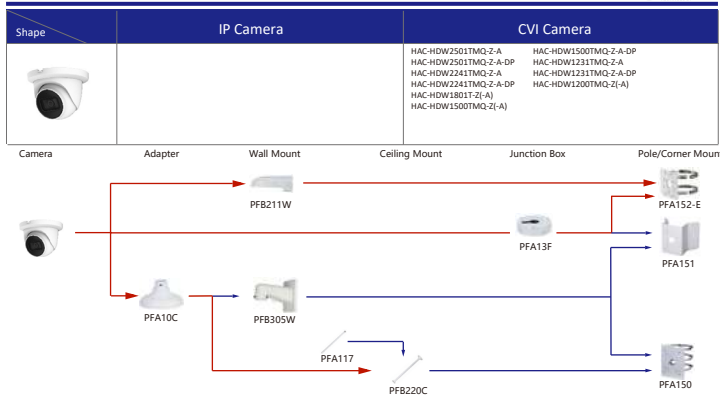

Shape	IP Camera	CVI Camera
	IPC-T1820/40 IPC-T1820-L	HAC-HDW1800TL-A HAC-HDW1801TL(A)-A HAC-HDW1200TL-A

Selection of IP&CVI Eyeball Camera

Shape	IP Camera	CVI Camera
	IPC-HDW5242T-ZE-MF IPC-HDW5241T-ZE IPC-HDW5442T-ZE IPC-HDW5541T-ZE IPC-HDW5842T-ZE-S2 IPC-HDW1230T-ZS-S5 IPC-HDW5541H-ASE-PV IPC-HDW5241H-ASE-PV IPC-HDW5541H-AS-PV IPC-HDW5241H-AS-PV IPC-HDW5497M-SE-LED IPC-HDW5842TM-SE-S2	HAC-HDW2802T-Z-A HAC-HDW2802T-Z-A-DP HAC-HDW2501T-Z-A HAC-HDW2501T-Z-A-DP HAC-HDW2402T-Z-A HAC-HDW2402T-Z-A-DP HAC-HDW2241T-Z-A HAC-HDW2241T-Z-A-DP HAC-HDW2241T-Z-A-DP HAC-HDW2241T-Z-A-DP HAC-HDW1509T-Z-A-LED-DP HAC-HDW1509T-Z-A-LED HAC-HDW1500T-Z-A-DP HAC-HDW1239T-Z-A-LED-DP HAC-HDW1239T-Z-A-LED HAC-HDW1231T-Z-A HAC-HDW1231T-Z-A-DP HAC-HDW1231T-Z-A HAC-HDW1200T-Z(A)-A HAC-ME1809H-A-PV-POC HAC-ME1809H-A-PV HAC-ME1509H-A-PV HAC-ME1239H-A-PV HAC-T3A51-Z HAC-T3A21-Z HAC-T3A21-VF

Selection of IP&CVI Eyeball Camera

Shape	IP Camera	CVI Camera
		HAC-HDW1200M HAC-HDW1800M HAC-HDW1801M HAC-T2A51 HAC-T2A21 HAC-HDW1509TLM-A-LED HAC-HDW2501TLM-A HAC-HDW2249TLM-A-LED HAC-HDW2241TLM(A)-A HAC-HDW1809TLM(A)-A HAC-HDW1801TLM(A)-A HAC-HDW1231TLM(A)-A HAC-HDW1200TLM(A)-A HAC-HDW1500TLM-A HAC-HDW1239T(A)-A HAC-HDW1231TLM(A)-A HAC-HDW1200TLM(A)-A

Shape	IP Camera	CVI Camera
	IPC-HDW2231T-AS-S2 IPC-HDW2230T-AS-S2 IPC-HDW2431T-AS-S2	

Selection of IP&CVI Eyeball Camera

Shape	IP Camera	CVI Camera
	IPC-HDW1230S-S5	HAC-T1A21/S1 HAC-HDW1200R

Selection of PTZ Camera