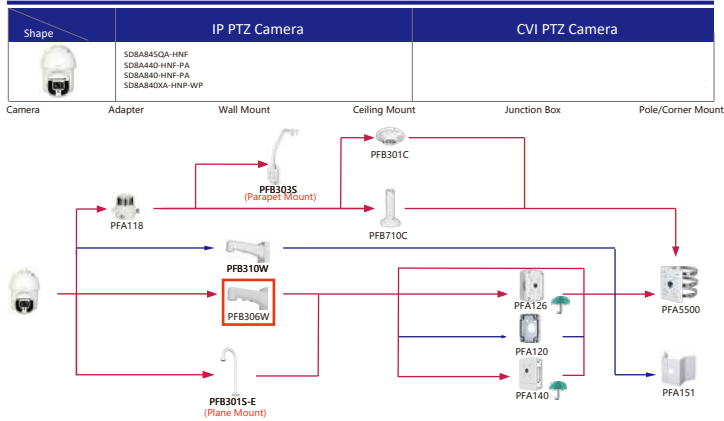

Shape	IP Camera	CVI Camera
	IPC-T1820/40 IPC-T1820-L	HAC-HDW1800TL-A HAC-HDW1801TL(A)-A HAC-HDW1200TL-A

Selection of IP&CVI Eyeball Camera

Shape	IP Camera	CVI Camera
	IPC-HDW5242T-ZE-MF IPC-HDW5241T-ZE IPC-HDW5442T-ZE IPC-HDW5541T-ZE IPC-HDW5842T-ZE-S2 IPC-HDW1230T-ZS-S5 IPC-HDW5541H-ASE-PV IPC-HDW5241H-ASE-PV IPC-HDW5541H-AS-PV IPC-HDW5241H-AS-PV IPC-HDW5497M-SE-LED IPC-HDW5842TM-SE-S2	HAC-HDW2802T-Z-A HAC-HDW2802T-Z-A-DP HAC-HDW2501T-Z-A HAC-HDW2501T-Z-A-DP HAC-HDW2402T-Z-A HAC-HDW2402T-Z-A-DP HAC-HDW2241T-Z-A HAC-HDW2241T-Z-A-DP HAC-HDW2241T-Z-A-DP HAC-HDW2241T-Z-A-DP HAC-HDW1509T-Z-A-LED-DP HAC-HDW1509T-Z-A-LED HAC-HDW1500T-Z-A-DP HAC-HDW1239T-Z-A-LED-DP HAC-HDW1239T-Z-A-LED HAC-HDW1231T-Z-A HAC-HDW1231T-Z-A-DP HAC-HDW1231T-Z-A HAC-HDW1200T-Z(A)-A HAC-ME1809H-A-PV-POC HAC-ME1809H-A-PV HAC-ME1509H-A-PV HAC-ME1239H-A-PV HAC-T3A51-Z HAC-T3A21-Z HAC-T3A21-VF

Selection of IP&CVI Eyeball Camera

Shape	IP Camera	CVI Camera
		HAC-HDW1200M HAC-HDW1800M HAC-HDW1801M HAC-T2A51 HAC-T2A21 HAC-HDW1509TLM-A-LED HAC-HDW2501TLM-A HAC-HDW2249TLM-A-LED HAC-HDW2241TLM(A)-A HAC-HDW1809TLM(A)-A HAC-HDW1801TLM(A)-A HAC-HDW1231TLM(A)-A HAC-HDW1200TLM(A)-A HAC-HDW1500TLM-A HAC-HDW1239T(A)-A HAC-HDW1231TLM(A)-A HAC-HDW1200TLM(A)-A

Shape	IP Camera	CVI Camera
	IPC-HDW2231T-AS-S2 IPC-HDW2230T-AS-S2 IPC-HDW2431T-AS-S2	

Selection of IP&CVI Eyeball Camera

Shape	IP Camera	CVI Camera
	IPC-HDW1230S-S5	HAC-T1A21/S1 HAC-HDW1200R

Selection of PTZ Camera

Selection of PTZ Bullet Camera

Selection of PTZ Camera

Selection of PTZ Camera

Selection of PTZ Camera

Shape	IP PTZ Camera	CVI PTZ Camera
	SDT7C424-4F-2B2I-APV-0400	

Shape	IP PTZ Camera	CVI PTZ Camera
	SDTSK425-424-QA-2812 SDTSK425-424-QA-0832 SDTSK425-4F-QA-0600 SDTSK225-4F-QA-0600	SD8C440FD-HNF SD8C260PA1-HNF SD8C448PA1-HNF SD8C848PA1-HNF