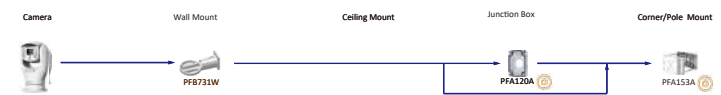

Shape	IP PTZ Camera	CVI PTZ Camera
	DH-PTZ8548-HNF-PA DH-PTZ8548-HNF-PA DH-PTZ85260-HNF-PA DH-PTZ8548-HNF-PA-FL DH-PTZ8548-HNF-PA-FL DH-PTZ85260-HNF-PA-FL DH-PTZ83440-HNF-PA