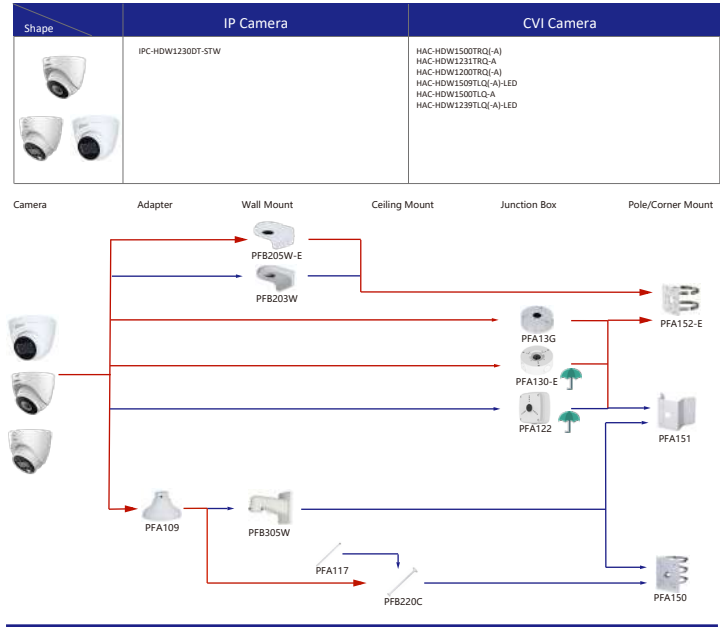

Shape	IP Camera	CVI Camera
	IPC-T1820/40 IPC-T1820-L	HAC-HDW1800TL-A HAC-HDW1801TL(A)-A HAC-HDW1200TL-A

Selection of IP&CVI Eyeball Camera

Shape	IP Camera	CVI Camera
	IPC-HDW5242T-ZE-MF IPC-HDW5241T-ZE IPC-HDW5442T-ZE IPC-HDW5541T-ZE IPC-HDW5842T-ZE-S2 IPC-HDW1230T-ZS-S5 IPC-HDW5541H-ASE-PV IPC-HDW5241H-ASE-PV IPC-HDW5541H-AS-PV IPC-HDW5241H-AS-PV IPC-HDW5497M-SE-LED IPC-HDW5842TM-SE-S2	HAC-HDW2802T-Z-A HAC-HDW2802T-Z-A-DP HAC-HDW2501T-Z-A HAC-HDW2501T-Z-A-DP HAC-HDW2402T-Z-A HAC-HDW2402T-Z-A-DP HAC-HDW2241T-Z-A HAC-HDW2241T-Z-A-DP HAC-HDW2241T-Z-A-DP HAC-HDW2241T-Z-A-DP HAC-HDW1509T-Z-A-LED-DP HAC-HDW1509T-Z-A-LED HAC-HDW1500T-Z-A-DP HAC-HDW1239T-Z-A-LED-DP HAC-HDW1239T-Z-A-LED HAC-HDW1231T-Z-A HAC-HDW1231T-Z-A-DP HAC-HDW1231T-Z-A HAC-HDW1200T-Z(A)-A HAC-ME1809H-A-PV-POC HAC-ME1809H-A-PV HAC-ME1509H-A-PV HAC-ME1239H-A-PV HAC-T3A51-Z HAC-T3A21-Z HAC-T3A21-VF

Selection of IP&CVI Eyeball Camera

Shape	IP Camera	CVI Camera
		HAC-HDW1200M HAC-HDW1800M HAC-HDW1801M HAC-T2A51 HAC-T2A21 HAC-HDW1509TLM-A-LED HAC-HDW2501TLM-A HAC-HDW2249TLM-A-LED HAC-HDW2241TLM(A)-A HAC-HDW1809TLM(A)-A HAC-HDW1801TLM(A)-A HAC-HDW1231TLM(A)-A HAC-HDW1200TLM(A)-A HAC-HDW1500TLM-A HAC-HDW1239T(A)-A HAC-HDW1231TLM(A)-A HAC-HDW1200TLM(A)-A

Shape	IP Camera	CVI Camera
	IPC-HDW2231T-AS-S2 IPC-HDW2230T-AS-S2 IPC-HDW2431T-AS-S2	

Selection of IP&CVI Eyeball Camera

Shape	IP Camera	CVI Camera
	IPC-HDW1230S-S5	HAC-T1A21/S1 HAC-HDW1200R

Selection of PTZ Camera

Selection of PTZ Bullet Camera

Selection of PTZ Camera

Selection of PTZ Camera

Selection of PTZ Camera

Shape	IP PTZ Camera	CVI PTZ Camera
	SDT7C424-4F-2B2I-APV-0400	

Shape	IP PTZ Camera	CVI PTZ Camera
	SDTSK425-424-QA-2812 SDTSK425-424-QA-0832 SDTSK425-4F-QA-0600 SDTSK225-4F-QA-0600	SD8C440FD-HNF SD8C260PA1-HNF SD8C448PA1-HNF SD8C848PA1-HNF