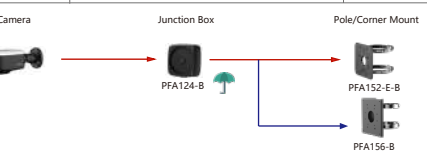

Shape	IP Camera	CVI Camera
		HAC-PFW3601-A180-AC24 HAC-PFW3601-A180