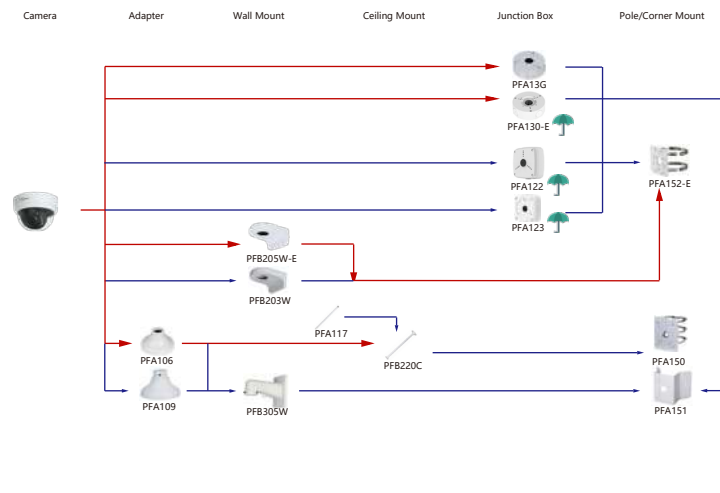

Shape	IP Camera	CVI Camera
	IPC-HDBW5241R1-AS-PV IPC-HDBW5541R1-AS-PV IPC-HDBW5449R1-2E-LED IPC-HDBW3849R1-2AS-PV IPC-HDBW5549R1-2AS-PV IPC-HDBW3449R1-2AS-PV IPC-HDBW5449R1-2E-LED IPC-HDPW1230R1-2S-55 IPC-HDPW1431R1-2S-54 IPC-HDPW1230R1-55 IPC-HDPW1431R1-54	HAC-HDBW2241RA-2-A-DP HAC-HDBW2241RA-2-A HAC-HDBW1239RA-IL-A HAC-HDBW1231RA-2-A-DP HAC-HDBW1231RA-2-A

Shape	IP Camera	CVI Camera
	IPC-EW5541-AS	HAC-CW2501

Shape	IP Camera	CVI Camera
	IPC-HDPW5242G-2E-MF IPC-HDPW5241G-2E IPC-HDPW5442G-2E	

Shape	IP Camera	CVI Camera
	IPC-PDBW5831/B2041-8360	

Shape	IP Camera	CVI Camera
		HAC-D1A51/Z1

Shape	IP Camera	CVI Camera
	PSDW56315-8360	

Shape	Special Camera	Shape	Special Camera
	PSDW82442M-A270-D440 PSDW81842M-A360-D237 PSDW8842M-A180-D237		PSDW81642S-A360-D425 PSDW81642S-A360-D425 PSDW8842S-A180-D425 PSDW8842S-A180-D425
	IPC-HDW8441X-3D IPC-HDW8341X-BV-3D		IPC-PDBW8840-A180

Selection of IP&CVI Eyeball Camera

Shape	IP Camera	CVI Camera
	IPC-HDW3841EM-S-S2 IPC-HDW3841EM-A-S IPC-HDW3541EM-S-S2 IPC-HDW3441EM-S-S2 IPC-HDW3231EM-S-S2 IPC-HDW5241TM-ASE IPC-HDW5442TM-ASE IPC-HDW5541TM-ASE	HAC-HDW1801EM(A)-A HAC-HDW12003M(A)-A HAC-HDW2802T-A HAC-HDW2402T-A HAC-HDW2509T-A-LED HAC-HDW2249T-A-LED HAC-HDW1809T-A-LED HAC-HDW1509T-IL-A HAC-HDW1509T-A-LED-POC