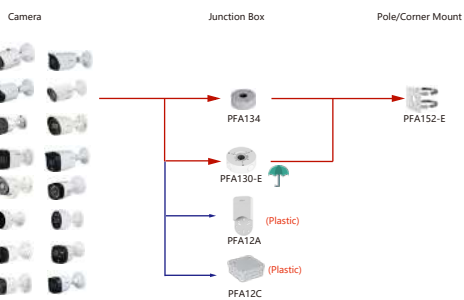

## Selection of Lens(510N-E Series)

Shape	Box Camera	Lens			
	IPC-HF5241E-E	PLZ21CO-P PLZ21CO-D PLZ20CO-P	PLZ20CO-D PFL50-L12M-AIR PFL35-L12M-AIR	PFL010542-A12PE PFL0550-E6D PFL2712-E6D	
	IPC-HF5242E-E-MF	PLZ21CO-P PLZ21CO-D PLZ20CO-P	PLZ20CO-D PFL50-L12M-AIR PFL35-L12M-AIR	PFL010542-A12PE	
	IPC-HF5442E-E	PLZ21CO-P PLZ21CO-D PLZ20CO-P	PLZ20CO-D PFL50-L12M-AIR PFL35-L12M-AIR	PFL010542-A12PE	
	IPC-HF71242F	PLZ21CO-P PLZ21CO-D PLZ20CO-P	PLZ20CO-D PFL50-L12M-AIR PFL35-L12M-AIR	PFL010542-A12PE PFL0550-E6D PFL2712-E6D	

## Selection of Box Camera

Selection of IP&CVI Bullet Camera

Shape	IP Camera	CVI Camera
	IPC-HFW5241/5442/5541E-SE	HAC-HFW2802/2501E-A

Shape	IP Camera	CVI Camera
	IPC-HFW13305-S5 IPC-HFW13305-S5 IPC-HFW13305-S4 IPC-HFW13305-S4 IPC-HFW22315-S-52 IPC-HFW22305-S-52 IPC-HFW24315-S-52 IPC-HFW25315-S-52 IPC-HFW28315-S-52 IPC-HFW24395-SA-LED-52 IPC-HFW2395-SA-LED-52 IPC-HFW12395I-LED-55 IPC-HFW12395I-A-LED-55 IPC-HFW15305-S6 IPC-HFW18305-S6 IPC-HFW4241E-AS IPC-HFW441E-AS IPC-HFW541E-AS	HAC-HFW12005 HAC-HFW18015 HAC-HFW2509T-A-LED HAC-HFW2289T-A-LED HAC-HFW1809T-A-LED HAC-HFW1509T-A-LED-POC HAC-HFW1509T(A)-LED HAC-HFW1339T(A)-LED HAC-ME1500D-LS HAC-ME1200D-LS HAC-ME1800B-L HAC-ME1500B-L HAC-ME1200B-L HAC-ME1800B-LS HAC-ME1500B-LS HAC-ME1200B-LS HAC-ME1500T(L)-A HAC-ME1200T(L)-A HAC-HFW1809TLM-A-LED HAC-HFW1509TLM(A)-LED HAC-HFW1239TLM(A)-LED HAC-HFW1239TLM(A)-LED HAC-B2A21/51 HAC-B2A21/51-Z HAC-HFW1500/1231/1200CM(A) HAC-HFW2501CM-A HAC-HFW2241CM-A HAC-HFW1509C(A)-LED HAC-HFW1500C(A) HAC-HFW1239C(A)-LED HAC-HFW1239C(A) HAC-HFW1200C(A) HAC-HFW1800R HAC-HFW1200R HAC-HFW1800T(L)-A HAC-HFW1801T(L)-A HAC-HFW1500T(L)-A HAC-HFW1200T(L)-A HAC-HFW1809TLM(A)-LED HAC-HFW1509TLM(A)-LED HAC-HFW1239TLM(A)-LED HAC-HFW1239TLM(A)-LED HAC-B2A21/51