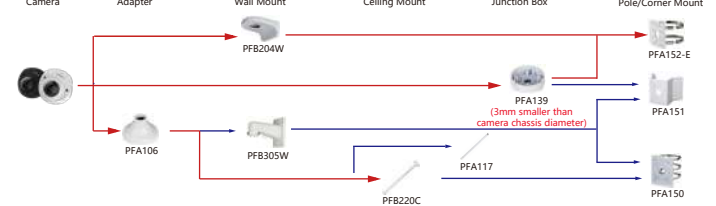

Selection of IP&CVI Dome Camera

Shape	IP Camera	CVI Camera
	IPC-HDBW3241F-FD-M/M12 IPC-HDBW3451/2441/2241E-AS-M IPC-HDBW2431/2231F-AS-S2 IPC-HDBW3233/3433F-M-AS IPC-HDBW3241F-M12-SA IPC-HDBW3241F-M12-SA	HAC-HDBW3200F HAC-HDBW2501F-A HAC-HDBW2241F-A