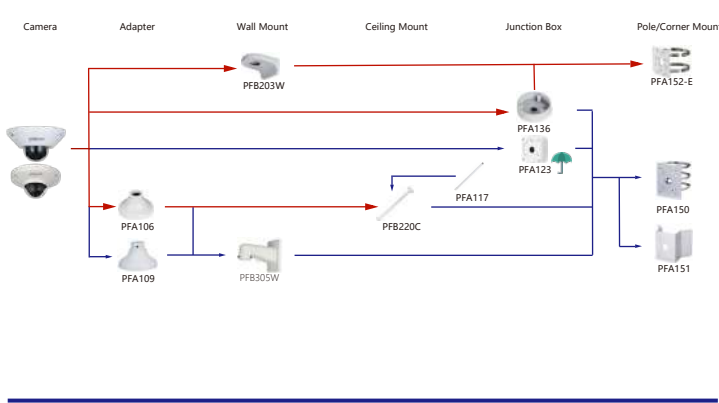

Shape	IP Camera	CVI Camera
	DH-IPC-HFW58420K1P-Z-5G	

Selection of IP&CVI Dome Camera

Shape	IP Camera	CVI Camera
	IPC-HDBW5442E-ZE IPC-HDBW5442E-ZHE IPC-HDBW5241E-ZHE IPC-HDBW5241E-ZE IPC-HDBW5241E-ZSE IPC-HDBW5442E-ZE-OPAT IPC-HDBW5441E-ZE-OPAT IPC-HDBW5831E-ZSE IPC-HDBW5831E-ZE IPC-HDBW5231E-ZE-HDMI IPC-HDBW5842E-ZE-S2 IPC-HDBW5842E-ZE-S2 IPC-HDBW5541E-ZE IPC-HDBW5541E-ZSE IPC-HDBW5442E-Z4E	HAC-HDBW7442H-Z-S2 IPC-HDBW742H-Z4-S2 IPC-HDBW7842H-Z-S2 IPC-HDBW7842H-Z4-S2 IPC-HDBW7242H-Z2 IPC-HDBW5842H-Z4HE-S2 IPC-HDBW5842H-ZHE-S2 IPC-HDBW5442H-Z4E IPC-HDBW5442H-ZHE IPC-HDBW5242H-ZE-MF IPC-HDBW5242H-ZE-MF IPC-HDBW841H-Z4-LB IPC-HDBW841H-Z-LB IPC-HDBW5442E-Z4E

Selection of IP&CVI Dome Camera

Shape	IP Camera	CVI Camera
	IPC-EBW 81242-AS-S2 IPC-EBW81242-AS-IPC-S2 IPC-EBW8842-AS IPC-EBW8842-AS-IPC IPC-EBW81230 IPC-EBW8630	HAC-EBW3802

Shape	IP Camera	CVI Camera
	IPC-EB5541-AS IPC-EB5541-M12-SA IPC-EB5541-M-AS	HAC-EB2401