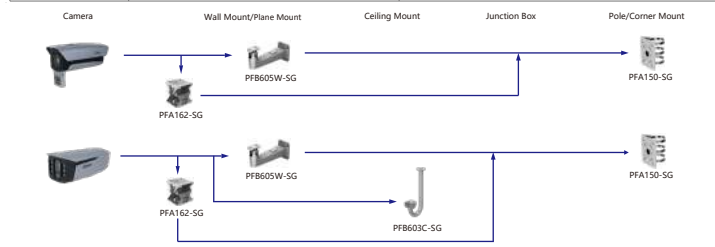

Shape	IP Camera	CVI Camera
	IPC-HFW57842-Z-5G-LED IPC-MFW7442K1-Z4-T40 IPC-MFW7442K1-Z7-T40 IPC-MFW7842K1-Z4-T20 IPC-MFW7842K1-Z7-T20