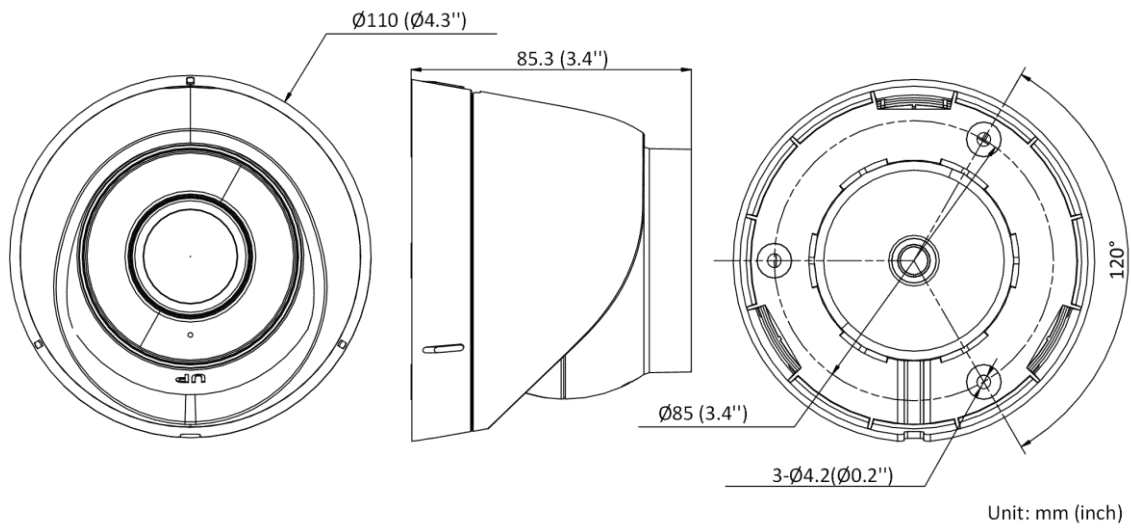

Interface	
Ethernet Interface	1 RJ45 10 M/100 M self-adaptive Ethernet port
Event	
Basic Event	Motion detection, video tampering alarm, exception
General	
Linkage Method	Upload to FTP, notify surveillance center, send email
Camera Material	Metal & Plastic
Camera Dimension	Ø110 mm × 85.3 mm (Ø4.3" × 3.4")
Package Dimension	150 mm × 150 mm × 141 mm (5.9" × 5.9" × 5.6")
Camera Weight	Approx. 320 g (0.7 lb.)
With Package Weight	Approx. 556 g (1.2 lb.)
Storage Conditions	-30 °C to 60 °C (-22 °F to 140 °F). Humidity: 95% or less (non-condensing)
Startup and Operating Conditions	-30 °C to 60 °C (-22 °F to 140 °F). Humidity: 95% or less (non-condensing)
Web Client Language	English, Ukrainian
General Function	Anti-flicker, heartbeat, mirror, password protection, privacy mask, watermark, IP address filter
Firmware Version	V5.5.120
Power Consumption and Current	12 VDC, 0.4 A, max. 5 W PoE: (802.3af, 36 V to 57 V), 0.2 A to 0.15 A, max. 6.5 W
Power Supply	12 VDC ± 25% PoE: 802.3af, Class 3
Power Interface	Ø5.5 mm coaxial power plug
Approval	
EMC	FCC SDoC (47 CFR Part 15, Subpart B); CE-EMC (EN 55032: 2015, EN 61000-3-2: 2014, EN 61000-3-3: 2013, EN 50130-4: 2011 +A1: 2014); RCM (AS/NZS CISPR 32: 2015); IC VoC (ICES-003: Issue 6, 2016); KC (KN 32: 2015, KN 35: 2015)
Safety	UL (UL 60950-1); CB (IEC 60950-1:2005 + Am 1:2009 + Am 2:2013, IEC 62368-1:2014); CE-LVD (EN 60950-1:2005 + Am 1:2009 + Am 2:2013, IEC 62368-1:2014); BIS (IS 13252(Part 1):2010+A1:2013+A2:2015)
Environment	CE-RoHS (2011/65/EU); WEEE (2012/19/EU); Reach (Regulation (EC) No 1907/2006)
Protection	IP67 (IEC 60529-2013)

▪ Available Model

DS-2CD1321-I(2.8/4 mm)

▪ **Dimension**

▪ **Accessory**

▪ **Optional**

DS-1276ZJ-SUS Corner Mount	DS-1275ZJ-SUS Vertical Pole Mount	DS-1272ZJ-110-TRS Wall Mount	DS-1280ZJ-S Junction Box
			